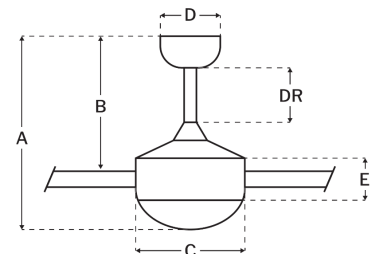

Warranty

Limited Lifetime Warranty

Ceiling Drop Dimensions

A: Total Height w/ 12" Downrod	23.18"
B: Blade to Ceiling Height	19.29"
C: Housing Width	12.13"
D: Canopy Width	5.75"
E: Housing Height	7.3"

Electrical/Lighting

Amps (High Speed):	1.29
Light Source Type:	Integrated LED
Number of Bulbs:	1
Bulbs Included:	Yes
Total Lighting Wattage:	20
Dimmable:	Yes
Delivered Lumens:	809
CRI:	90
Color Temp:	3000K
Lens Type:	Frost White Glass
Lens Cover:	Yes
Uplight:	No
Control Type Included:	WIDC2
Optional Controls:	Available
WiFi Enabled:	Yes

*Slope Mount With SMA180xxx Adaptor Only (Sold Separately)