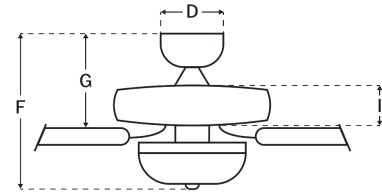

CRAFTMADE™

DCF52FB5C1W

52" Decorator's Choice Fan With Light Kit (2 Light)
Flat Black

UPC#647881248796

Additional Finishes

DCF52BNK5C1W
DCF52ESP5C1W

Measurements

Blade Sweep (in):	52
Downrod Length (in):	4
Height (in):	18.15
Canopy Width (in):	5.12
Product Weight (lbs):	15.74
Lead Wire (in):	80
Carton Length (in):	22.28
Carton Width (in):	13.54
Carton Height (in):	9.65
Carton Cube:	1.68
Carton Weight (lbs):	18.3

Motor

Motor Material:	Silicon Steel
Motor Technology:	AC
Motor Size (mm):	153x12
Mounting Options:	Flat, Angled, Semi Flush
Motor Type:	3-Speed Reversible
Indoor/Outdoor Rating:	Indoor

Blades

Number of Blades:	5
Blades Included:	Yes
Blade Finish:	Flat Black/Greywood
Optional Blade Finishes:	No
Blade Material:	MDF
Blade Sweep:	52"
Blade Pitch:	12

Warranty

Limited Lifetime Warranty

Ceiling Drop Dimensions

A: Total Height w/ 4" Downrod	18.14"
B: Blade to Ceiling Height	9.4"
C: Housing Width	11.65"
D: Canopy Width	5.12"
E: Housing Height	3.91"
F: Overall Height	14.17"
G: Blade to Ceiling Height	7.87"