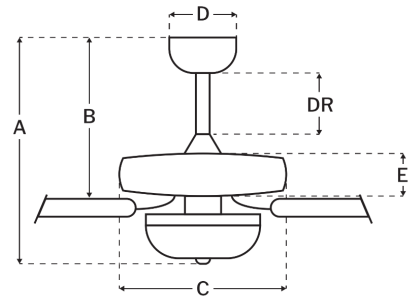

CRAFTMADE™

DCF52FB5C1W

52" Decorator's Choice Fan With Light Kit (2 Light)
Flat Black

UPC#647881248796

Additional Finishes

DCF52BNK5C1W
DCF52ESP5C1W

Measurements

Blade Sweep (in):	52
Downrod Length (in):	4
Height (in):	18.15
Canopy Width (in):	5.12
Product Weight (lbs):	15.74
Lead Wire (in):	80
Carton Length (in):	22.28
Carton Width (in):	13.54
Carton Height (in):	9.65
Carton Cube:	1.68
Carton Weight (lbs):	18.3

Motor

Motor Material:	Silicon Steel
Motor Technology:	AC
Motor Size (mm):	153x12
Mounting Options:	Flat, Angled, Semi Flush
Motor Type:	3-Speed Reversible
Indoor/Outdoor Rating:	Indoor

Blades

Number of Blades:	5
Blades Included:	Yes
Blade Finish:	Flat Black/Greywood
Optional Blade Finishes:	No
Blade Material:	MDF
Blade Sweep:	52"
Blade Pitch:	12

Warranty

Limited Lifetime Warranty

Ceiling Drop Dimensions

A: Total Height w/ 4" Downrod	18.14"
B: Blade to Ceiling Height	9.4"
C: Housing Width	11.65"
D: Canopy Width	5.12"
E: Housing Height	3.91"
F: Overall Height	14.17"
G: Blade to Ceiling Height	7.87"