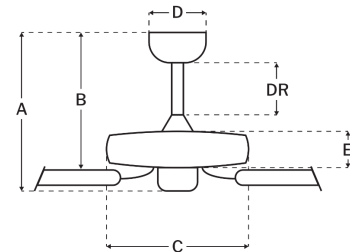

S60FB5-60FBGW

S60FBSB5-60BWNFB

S60SB5-60BWNFB

S60W5-60WWOK

S60WPLN5-60WWOK

S60WSB5-60WWOK

Measurements

Blade Sweep (in):	60
Downrod Length (in):	4
Height (in):	13.21
Canopy Width (in):	5.51
Product Weight (lbs):	20.79
Lead Wire (in):	76
Carton Length (in):	25.31
Carton Width (in):	12.83
Carton Height (in):	10.35
Carton Cube:	1.95
Carton Weight (lbs):	22.93

Motor

Motor Material:	Silicon Steel
Motor Technology:	AC
Motor Size (mm):	188x20
Mounting Options:	Flat or Angled Ceiling
Motor Type:	3-Speed Reversible
Indoor/Outdoor Rating:	Indoor

Blades

Number of Blades:	5
Blades Included:	Yes
Blade Finish:	Brushed Nickel/Greywood
Optional Blade Finishes:	No
Blade Material:	Plywood
Blade Sweep:	60"
Blade Pitch:	12.5

Warranty

Limited Lifetime Warranty

Ceiling Drop Dimensions

A: Total Height w/ 4" Downrod	13.21"
B: Blade to Ceiling Height	10.77"
C: Housing Width	11.56"
D: Canopy Width	5.51"
E: Housing Height	4.54"

Electrical/Lighting