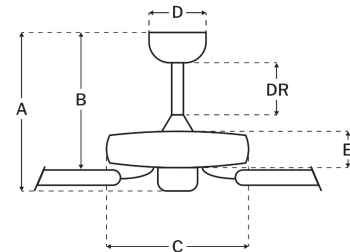

Measurements

Blade Sweep (in):	52
Downrod Length (in):	4
Height (in):	13.52
Canopy Width (in):	5.51
Product Weight (lbs):	14.01
Lead Wire (in):	76
Carton Length (in):	20.75
Carton Width (in):	13
Carton Height (in):	11.25
Carton Cube:	1.76
Carton Weight (lbs):	16.06

Motor

Motor Material:	Silicon Steel
Motor Technology:	AC
Motor Size (mm):	153x13
Mounting Options:	Flat or Angled Ceiling
Motor Type:	3-Speed Reversible
Indoor/Outdoor Rating:	Indoor

Blades

Number of Blades:	5
Blades Included:	Yes
Blade Finish:	Driftwood/Grey Walnut
Optional Blade Finishes:	No
Blade Material:	MDF
Blade Sweep:	52"
Blade Pitch:	11.5

Warranty

Limited Lifetime Warranty

Ceiling Drop Dimensions

A: Total Height w/ 4" Downrod	13.52"
B: Blade to Ceiling Height	11.25"
C: Housing Width	11.56"
D: Canopy Width	5.51"
E: Housing Height	4.54"

Electrical/Lighting