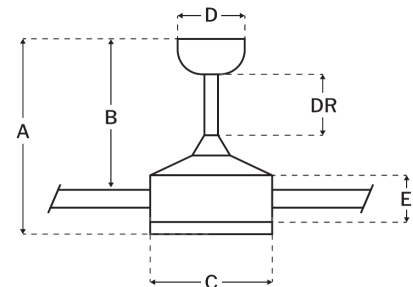

CRAFTMADE™

TEA52SB4

Teana 52" Fan With Optional Light Kit Satin Brass

UPC#647881203115

Additional Finishes

TEA52BNK4
TEA52CH4
TEA52ESP4
TEA52FB4
TEA52FBSB4
TEA52W4
TEA52WSB4

Measurements

Blade Sweep (in):	52
Downrod Length (in):	6
Height (in):	15.55
Canopy Width (in):	5.12
Product Weight (lbs):	15.01
Lead Wire (in):	76
Carton Length (in):	22.83
Carton Width (in):	8.86
Carton Height (in):	10.12
Carton Cube:	1.18
Carton Weight (lbs):	16.76

Motor

Motor Material:	Silicon Steel
Motor Technology:	AC
Motor Size (mm):	153x15
Mounting Options:	Flat, Angled, Semi Flush
Motor Type:	4-Speed Reversible
Indoor/Outdoor Rating:	Indoor

Blades

Number of Blades:	4
Blades Included:	Yes
Blade Finish:	Flat Black/Mesquite
Optional Blade Finishes:	No
Blade Material:	Plywood
Blade Sweep:	52"
Blade Pitch:	11.5

Warranty

Limited Lifetime Warranty

Ceiling Drop Dimensions

A: Total Height w/ 6" Downrod	15.55"
B: Blade to Ceiling Height	12.28"
C: Housing Width	7.09"
D: Canopy Width	5.12"
E: Housing Height	9.02"
F: Overall Height	10.83"
G: Blade to Ceiling Height	7.64"