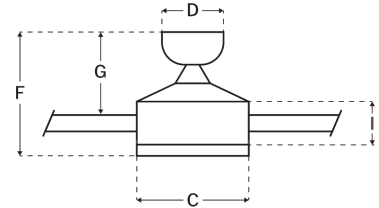

CRAFTMADE™

TEA52SB4

Teana 52" Fan With Optional Light Kit Satin Brass

UPC#647881203115

Additional Finishes

TEA52BNK4
TEA52CH4
TEA52ESP4
TEA52FB4
TEA52FBSB4
TEA52W4
TEA52WSB4

Measurements

Blade Sweep (in):	52
Downrod Length (in):	6
Height (in):	15.55
Canopy Width (in):	5.12
Product Weight (lbs):	15.01
Lead Wire (in):	76
Carton Length (in):	22.83
Carton Width (in):	8.86
Carton Height (in):	10.12
Carton Cube:	1.18
Carton Weight (lbs):	16.76

Motor

Motor Material:	Silicon Steel
Motor Technology:	AC
Motor Size (mm):	153x15
Mounting Options:	Flat, Angled, Semi Flush
Motor Type:	4-Speed Reversible
Indoor/Outdoor Rating:	Indoor

Blades

Number of Blades:	4
Blades Included:	Yes
Blade Finish:	Flat Black/Mesquite
Optional Blade Finishes:	No
Blade Material:	Plywood
Blade Sweep:	52"
Blade Pitch:	11.5

Warranty

Limited Lifetime Warranty

Ceiling Drop Dimensions

A: Total Height w/ 6" Downrod	15.55"
B: Blade to Ceiling Height	12.28"
C: Housing Width	7.09"
D: Canopy Width	5.12"
E: Housing Height	9.02"
F: Overall Height	10.83"
G: Blade to Ceiling Height	7.64"