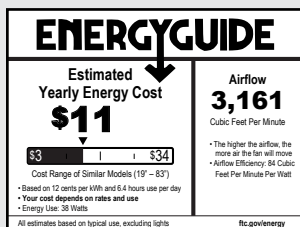

A

B

C

A Brushed Polished Nickel 52" Twist N Click
Model . . . **TCE52BNK5C4**
Blade . . . **Ash/Mahogany**
Light . . . **Included (Optional),
White Frost Glass**

B Espresso 52" Twist N Click
Model . . . **TCE52ESP5C4**
Blade . . . **Dark Oak/Mahogany**
Light . . . **Included (Optional),
White Frost Glass**

C White 52" Twist N Click
Model . . . **TCE52W5C4**
Blade . . . **White/Whitewash**
Light . . . **Included (Optional),
White Frost Glass**

AVAILABLE FINISHES

- **BNK** Brushed Polished Nickel
- **ESP** Espresso
- **W** White

BLADE OPTIONS

Included

LIGHT KIT OPTIONS

Included (Optional)

FAN CONTROL OPTIONS

Remote and Wall Control Adaptable
UCI-2000-2
See Page 432-434

Assembles in 5 Easy Steps