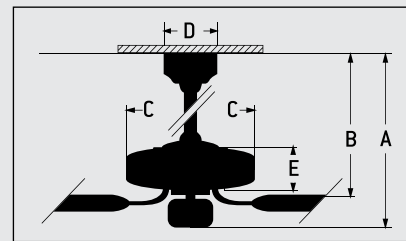

**LED Specs:**

- Color Temp 3000K
- Lumens 2,400 Total Lumens
- CRI 90
- Watts 6.5
- LED Bulbs Included

**SPECS**

- Blade Sweep. .... 52"
- Number of Blades ..... 5
- Blade Pitch ..... 12°
- Motor Size (MM) ..... 153 x 15
- AMPS (Hi Speed) ..... <1
- Shipping Wt. (lbs.) ..... 20.9
- CU. FT. in Carton ..... 2.7
- Energy Guide Airflow (Cubic Feet Per Minute) ..... 3,161
- Energy Guide Wattage ..... 38 Watts
- Energy Guide Efficiency (CFM Per Watt) ..... 84
- Energy Guide Estimated Yearly Cost\* ..... \$11
- Airflow at High Speed (Cubic Feet Per Minute) ..... 4,859

**CEILING DROP DIMENSIONS**

**A:** 4" DR - 17.32"  
**C:** 11.02"  
**E:** 3.31"

**B:** 4" DR - 9.45"  
**D:** 5.12"  
**DR** = Downrod

\*Based on 12 cents per Kwh and 6.4 hours use per day.

This fan is covered by multiple US Patents. For information go to [www.craftmade.com](http://www.craftmade.com).