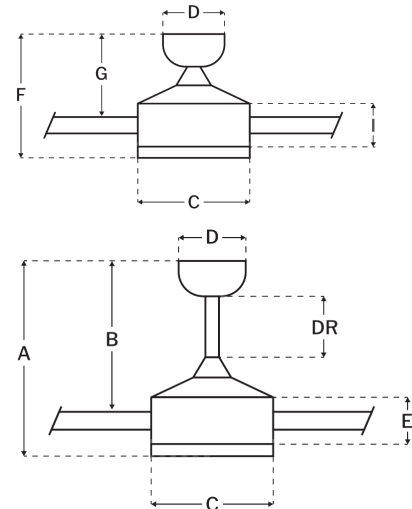

CRAFTMADE™

BRD52SB3

Bordeaux 52" Fan With Integrated Light Kit Satin Brass

UPC#647881202958

Additional Finishes

BRD52PLN3
BRD52SB3-FB

Measurements

Blade Sweep (in):	52
Downrod Length (in):	6
Height (in):	18.6
Canopy Width (in):	5.85
Product Weight (lbs):	19.14
Lead Wire (in):	80
Carton Length (in):	25.51
Carton Width (in):	10.87
Carton Height (in):	12.52
Carton Cube:	2.01
Carton Weight (lbs):	21.78

Motor

Motor Material:	Silicon Steel
Motor Technology:	AC
Motor Size (mm):	172x17
Mounting Options:	Flat, Angled, Semi Flush
Motor Type:	3-Speed Reversible
Indoor/Outdoor Rating:	Indoor

Blades

Number of Blades:	3
Blades Included:	Yes
Blade Finish:	Clear Acrylic
Optional Blade Finishes:	No
Blade Material:	Polycarbonate
Blade Sweep:	52"
Blade Pitch:	16

Warranty

Limited Lifetime Warranty

Ceiling Drop Dimensions

A: Total Height w/ 6" Downrod	18.6"
B: Blade to Ceiling Height	15.51"
C: Housing Width	8.66"
D: Canopy Width	5.85"
E: Housing Height	11.12"
F: Overall Height	13.58"
G: Blade to Ceiling Height	10.49"