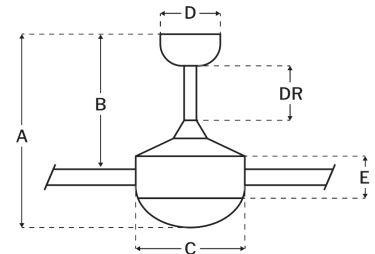

Measurements

Blade Sweep (in):	52
Downrod Length (in):	6
Height (in):	16.73
Canopy Width (in):	5.12
Product Weight (lbs):	14.99
Lead Wire (in):	76
Carton Length (in):	24.25
Carton Width (in):	12.05
Carton Height (in):	12.6
Carton Cube:	2.13
Carton Weight (lbs):	18.87

Energy Guide

Airflow at High Speed:	3972
Energy Guide Airflow:	2951
Energy Guide Watts:	37
Efficiency (CFM/Watt):	79
Est. Yearly Energy Cost:	$10
Certifications:	cETLus
Title 20:	No
Title 24 (JA8):	No
Safety Cable:	Yes

Motor

Motor Material:	Silicon Steel
Motor Technology:	AC
Motor Size (mm):	153x15
Mounting Options:	Flat or Angled Ceiling
Motor Type:	3-Speed Reversible
Indoor/Outdoor Rating:	Indoor

Blades

Number of Blades:	5
Blades Included:	Yes
Blade Finish:	White
Optional Blade Finishes:	No
Blade Material:	MDF
Blade Sweep:	52"
Blade Pitch:	10.5

Warranty

Limited Lifetime Warranty

Ceiling Drop Dimensions

A: Total Height w/ 6" Downrod	16.73"
B: Blade to Ceiling Height	11.79"
C: Housing Width	10.24"
D: Canopy Width	5.12"
E: Housing Height	8.96"

Electrical/Lighting

Amps (High Speed):	0.48
Light Source Type:	LED
Number of Bulbs:	2
Bulbs Included:	Yes
Total Lighting Wattage:	18
Dimmable:	No
Delivered Lumens:	943
CRI:	80
Color Temp:	3000K
Lens Type:	Frost White Acrylic
Lens Cover:	N/A
Uplight:	No
Control Type Included:	Pull Chain
Optional Controls:	Available
WiFi Enabled:	No