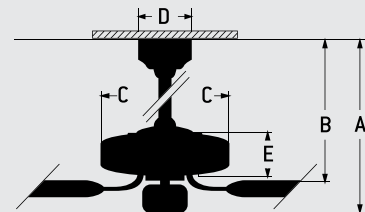

LED Specs:

- Color Temp 3000K
- Lumens 1,400 lm
- CRI 90
- Watts 17
- LED Module is Guaranteed for 3 Years

SPECS

- Blade Sweep 52"
- Number of Blades 5
- Blade Pitch 13°
- Motor Size (MM) 172 x 17
- AMPS (HI Speed) <1
- Watts (HI Speed) 64.4
- Shipping Wt. (lbs.)
- CU. FT. in Carton 1.8
- Airflow*
(Cubic Feet Per Minute) 4,634
- Electricity Use* 64.4 Watts
- Airflow Efficiency*
(CFM Per Watt) 72

CEILING DROP DIMENSIONS

A: 6" DR - 15.63"
C: 8.86"
E: 5.87"

B: 6" DR - 13.6"
D: 5.18"
DR = Downrod

"Compare: 49" to 60" ceiling fans have airflow efficiencies ranging from approximately 51 to 176 cubic feet per minute per watt at high speed."