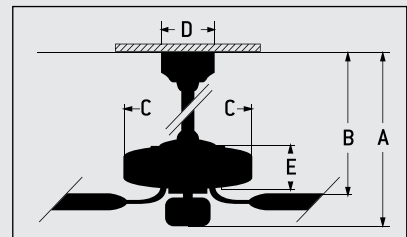

SPECS

- Blade Sweep Options. 52"
- Number of Blades 5
- Blade Pitch..... 12°
- Motor Size (MM) 153 x 12
- AMPS (HI Speed) <1
- Shipping Wt. (lbs.)..... 17.57
- CU. FT. in Carton 1.66
- Energy Guide Airflow (Cubic Feet Per Minute)..... 2,891
- Energy Guide Wattage 40 Watts
- Energy Guide Efficiency (CFM Per Watt)..... 73
- Energy Guide Estimated Yearly Engery Cost* \$11
- Airflow at High Speed (Cubic Feet Per Minute)..... 3,926

CEILING DROP DIMENSIONS

- A:** 4" DR – 18.15"
- B:** 4" DR – 9.41"
- C:** 11.65"
- D:** 5.13"
- E:** 3.92"
- *DR=Downrod**

*Based on 12 cents per kWh and 6.4 hours use per day.

A

Shown with Reversible Dark Oak Blades