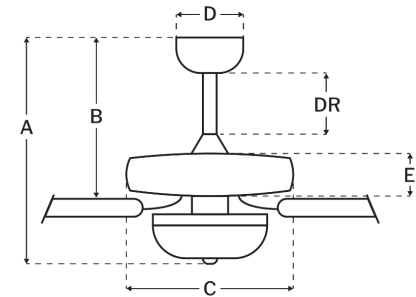

CRAFTMADE™

DCF52BNK5C1W

52" Decorator's Choice Fan With Light Kit (2 Light)

Brushed Polished Nickel

UPC#647881224462

Additional Finishes

DCF52ESP5C1W

DCF52FB5C1W

Measurements

Blade Sweep (in):	52
Downrod Length (in):	4
Height (in):	18.15
Canopy Width (in):	5.12
Product Weight (lbs):	15.74
Lead Wire (in):	80
Carton Length (in):	22.28
Carton Width (in):	13.54
Carton Height (in):	9.65
Carton Cube:	1.68
Carton Weight (lbs):	18.3

Motor

Motor Material:	Silicon Steel
Motor Technology:	AC
Motor Size (mm):	153x12
Mounting Options:	Flat, Angled, Semi Flush
Motor Type:	3-Speed Reversible
Indoor/Outdoor Rating:	Indoor

Ceiling Drop Dimensions

A: Total Height w/ 4" Downrod	18.15"
B: Blade to Ceiling Height	9.4"
C: Housing Width	11.65"
D: Canopy Width	5.12"
E: Housing Height	3.91"
F: Overall Height	14.17"
G: Blade to Ceiling Height	7.87"

Energy Guide