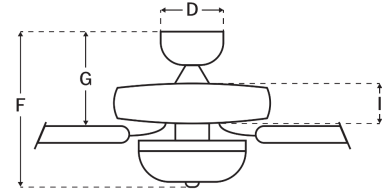

Measurements

Blade Sweep (in):	52
Downrod Length (in):	4
Height (in):	18.15
Canopy Width (in):	5.12
Product Weight (lbs):	15.74
Lead Wire (in):	80
Carton Length (in):	22.28
Carton Width (in):	13.54
Carton Height (in):	9.65
Carton Cube:	1.68
Carton Weight (lbs):	18.3

Motor

Motor Material:	Silicon Steel
Motor Technology:	AC
Motor Size (mm):	153x12
Mounting Options:	Flat, Angled, Semi Flush
Motor Type:	3-Speed Reversible
Indoor/Outdoor Rating:	Indoor

Ceiling Drop Dimensions

A: Total Height w/ 4" Downrod	18.15"
B: Blade to Ceiling Height	9.4"
C: Housing Width	11.65"
D: Canopy Width	5.12"
E: Housing Height	3.91"
F: Overall Height	14.17"
G: Blade to Ceiling Height	7.87"

Energy Guide