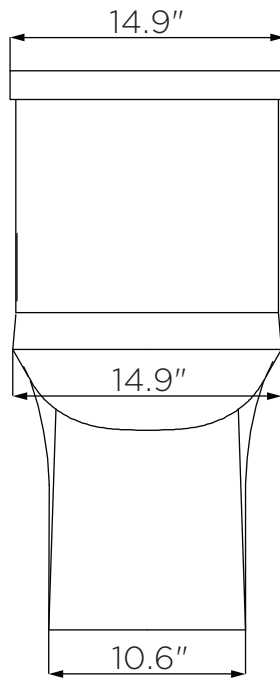

FOREMOST®

Elongated 1-Piece Toilet

Model TL-8243HC-EW-FM
1.28Gpf (4.8Lpf)

TOP VIEW

FRONT VIEW

SIDE VIEW