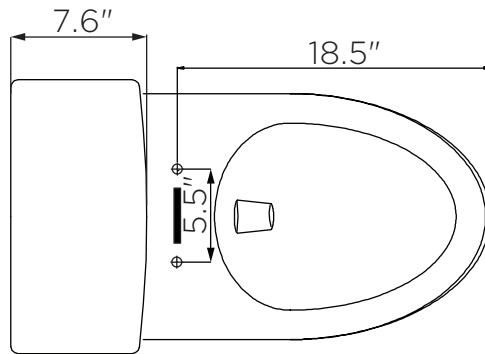

FOREMOST®

Elongated 1-Piece Toilet

Model TL-8243HC-EW-FM
1.28Gpf (4.8Lpf)

TOP VIEW

FRONT VIEW

SIDE VIEW