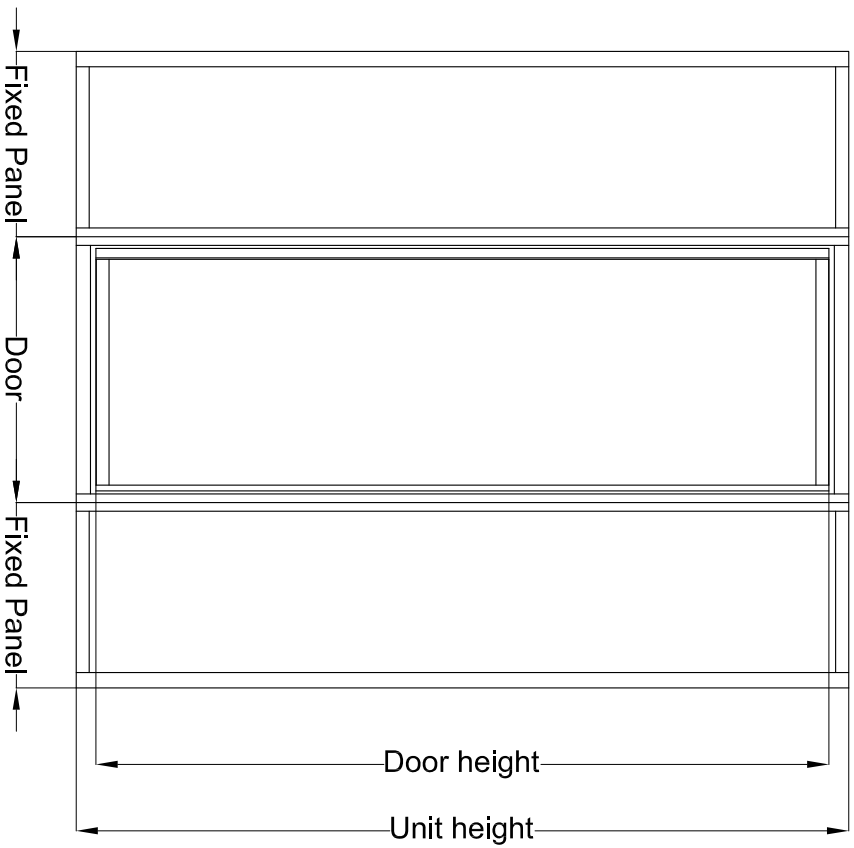

TIDES NEO-ANGLE

Model	Fits Opening	Wall Jamb	DOOR SIZE	FIXED PANEL SIZE	Entry size
TDNA0370	15 1/4"x27 3/8"x15 1/4"Wx70"H	70"	25 3/8"x66 7/16"	15 1/4"x70"	23 7/8"W x 67 3/8"H
TDNA0470	16 3/4"x24x16 3/4"Wx70"H	70"	22"x66 7/16"	16 3/4"x70"	20 1/2"W x 67 3/8"H
TDNA0570	18 1/2"x24x18 1/2"Wx70"H	70"	22"x66 7/16"	18 1/2"x70"	20 1/2"W x 67 3/8"H