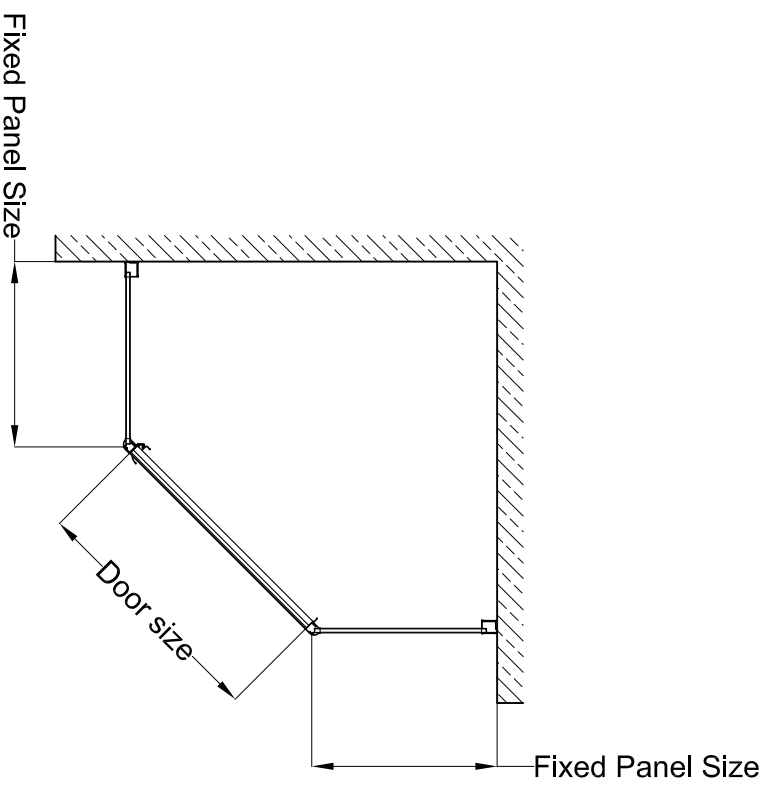

TIDES NEO-ANGLE

Model	Fits Opening	Wall Jamb	DOOR SIZE	FIXED PANEL SIZE	Entry size
TDNA0370	15 1/4"x27 3/8"x15 1/4"Wx70"H	70"	25 3/8"x66 7/16"	15 1/4"x70"	23 7/8"W x 67 3/8"H
TDNA0470	16 3/4"x24x16 3/4"Wx70"H	70"	22"x66 7/16"	16 3/4"x70"	20 1/2"W x 67 3/8"H
TDNA0570	18 1/2"x24x18 1/2"Wx70"H	70"	22"x66 7/16"	18 1/2"x70"	20 1/2"W x 67 3/8"H