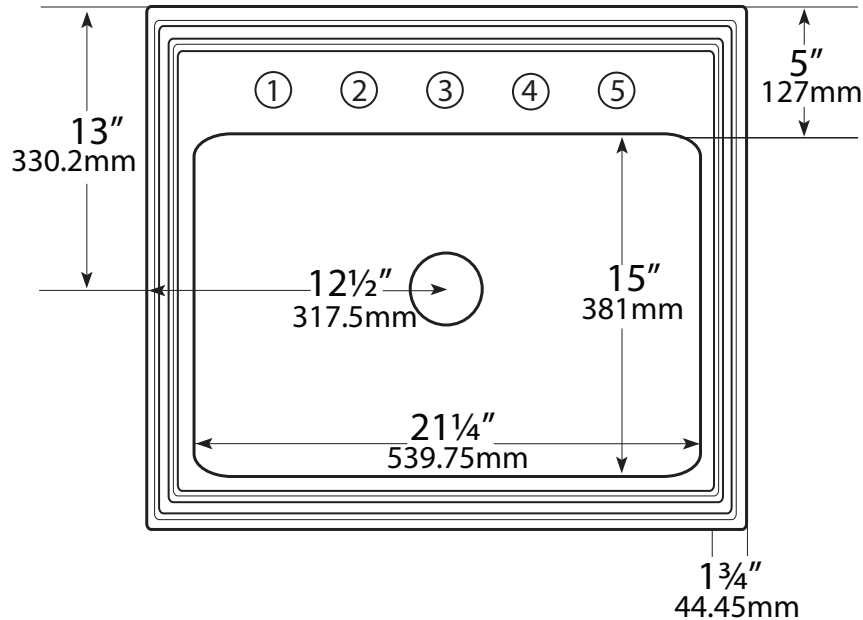

Drains not included.

Certified by: National Association of Homebuilders
(NAHB) Research Center and CSA International

Meets or Exceeds:

CSA B45.0-02 ANSI Z 124.3 - 1995
CSA B45.5-02 ANSI Z 124.6 - 1997

All designs and specifications
subject to change without notice
All dimensions are $\pm 1/4"$ (6.35 mm)

900051 © 2009 CorStone, Inc.