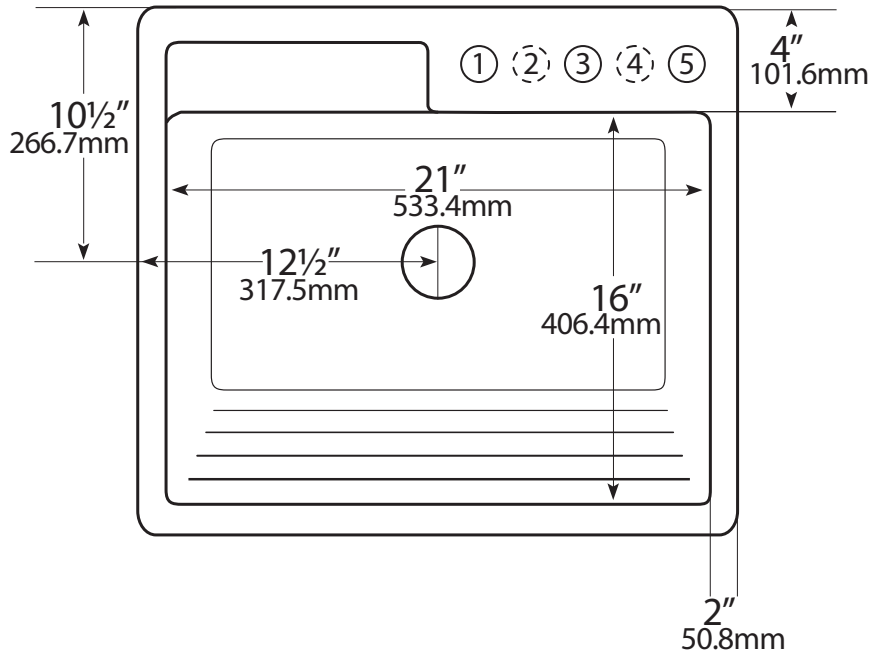

Drains not included.

Certified by: National Association of Homebuilders
(NAHB) Research Center and CSA International

Meets or Exceeds:

CSA B45.0-02 ANSI Z 124.3 - 1995
CSA B45.5-02 ANSI Z 124.6 - 1997

All designs and specifications
subject to change without notice
All dimensions are $\pm 1/4"$ (6.35 mm)

900051 © 2009 CorStone, Inc.