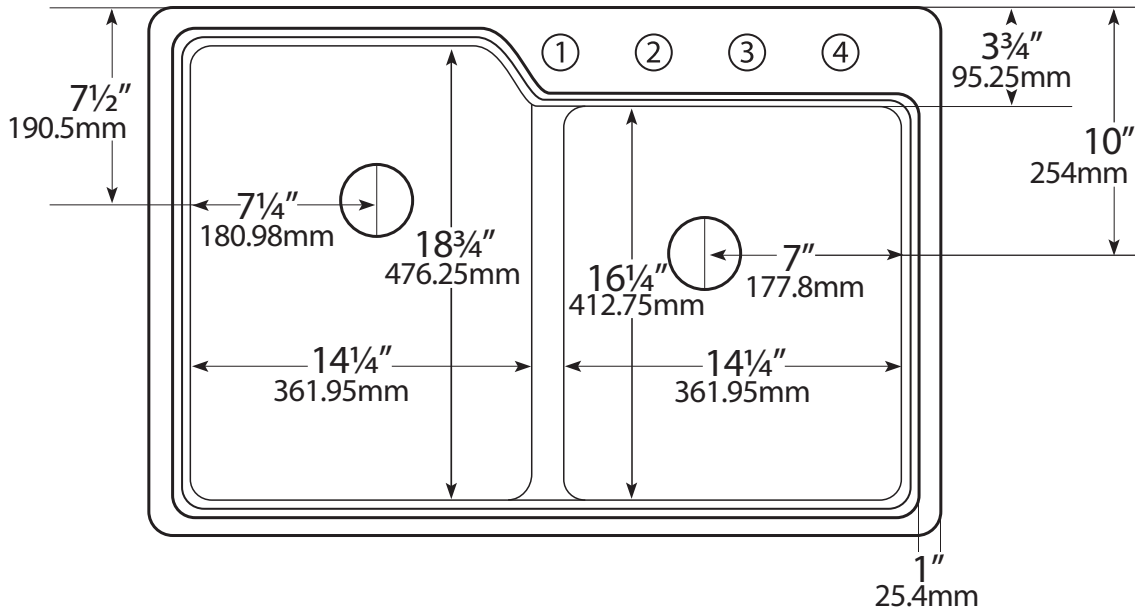

Drains not included.

Certified by: National Association of Homebuilders
(NAHB) Research Center and CSA International

Meets or Exceeds:

CSA B45.0-02 ANSI Z 124.3 - 1995
CSA B45.5-02 ANSI Z 124.6 - 1997

All designs and specifications
subject to change without notice
All dimensions are $\pm 1/4"$ (6.35 mm)

900051 © 2009 CorStone, Inc.