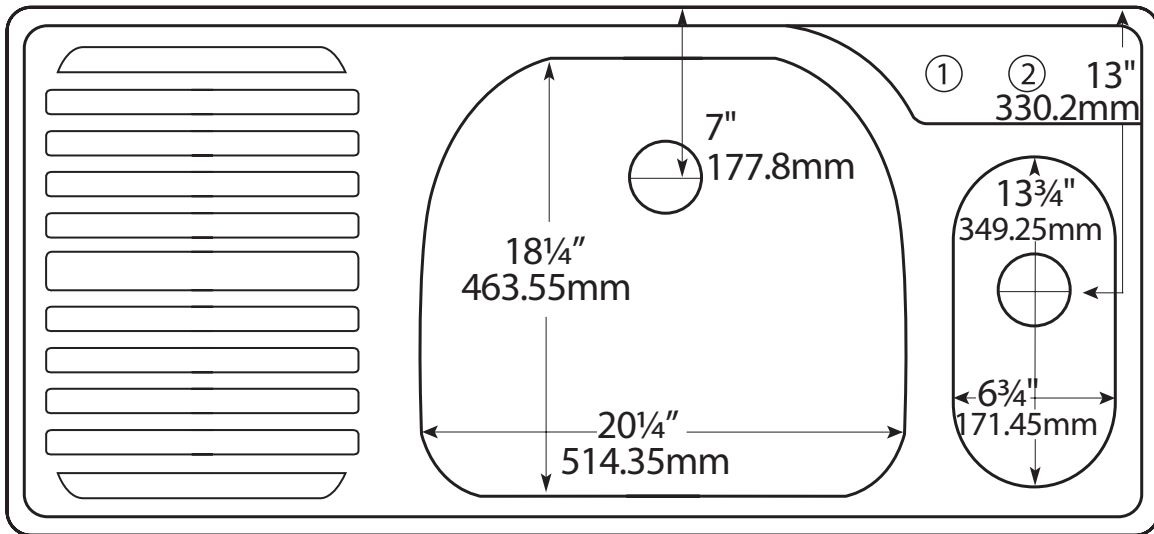

Drains not included.

Certified by: National Association of Homebuilders
(NAHB) Research Center and CSA International

Meets or Exceeds:

CSA B45.0-02 ANSI Z 124.3 - 1995
CSA B45.5-02 ANSI Z 124.6 - 1997

All designs and specifications
subject to change without notice

All dimensions are ± 1/4" (6.35 mm)

900051 © 2009 CorStone, Inc.