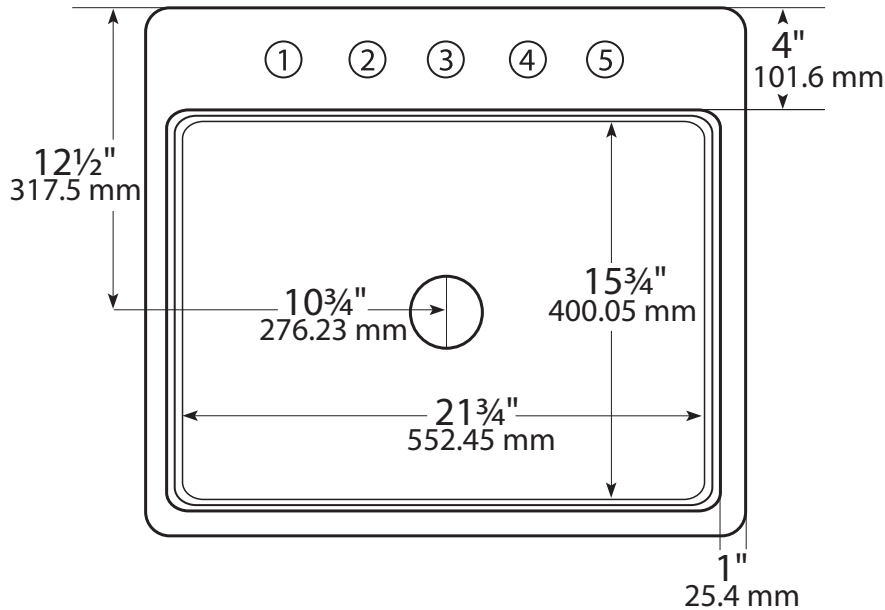

Drains not included.

Certified by: National Association of Homebuilders
(NAHB) Research Center and CSA International

Meets or Exceeds:

CSA B45.0-02 ANSI Z 124.3 - 1995
CSA B45.5-02 ANSI Z 124.6 - 1997

All designs and specifications
subject to change without notice
All dimensions are ± 1/4" (6.35 mm)