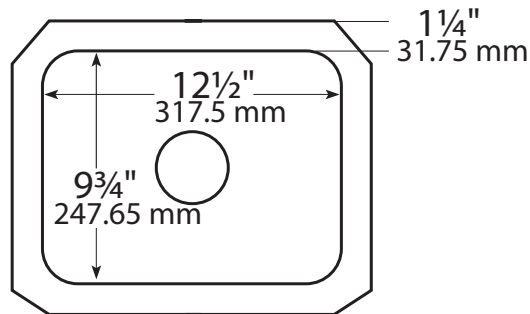

Drains not included.

Certified by: National Association of Homebuilders
(NAHB) Research Center and CSA International

Meets or Exceeds:

CSA B45.0-02 ANSI Z 124.3 - 1995
CSA B45.5-02 ANSI Z 124.6 - 1997

All designs and specifications
subject to change without notice
All dimensions are ± 1/4" (6.35 mm)

900051 © 2009 CorStone, Inc.