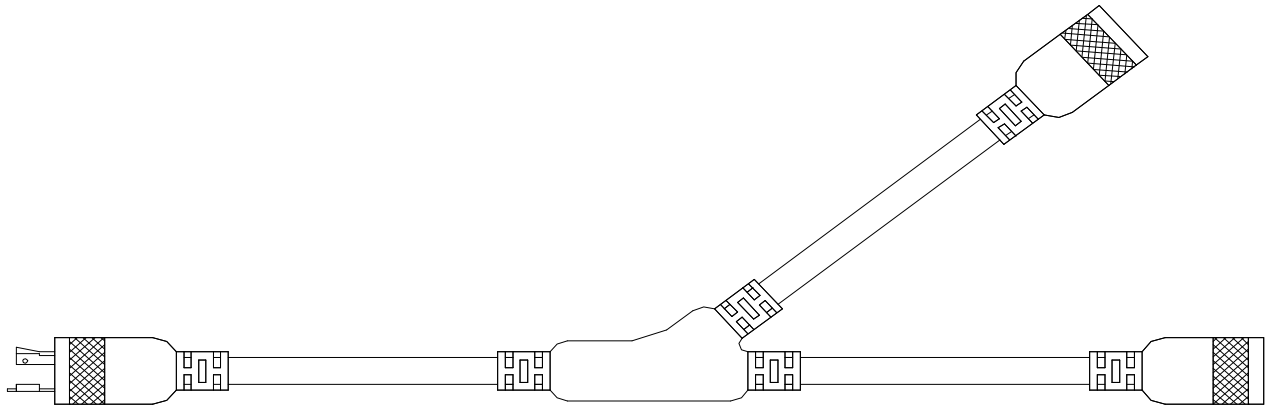

## PRODUCT SPECIFICATION

**CATALOG NUMBER:** 09022  
**DESCRIPTION:** 12/3 STW 125V/20A outdoor use twist-lock "Y"-adapter cord set  
**APPROVALS:** UL Listed adapter cord set

### CONSTRUCTION PARAMETERS:

Conductor: 12AWG, 65/30 BC stranding  
Jacket material: PVC, yellow  
Overall cable O.D. (nom): 0.585 in  
Cord rating: Extra Hard Usage per the National Electric Code  
Adapter cord length: 2 ft total, 1 ft from plug to "Y"  
Attachment plug configuration: NEMA L5-20P  
Cord connector configuration: NEMA L5-20R x 2  
Plug and connector material: PVC, black

### ELECTRICAL PROPERTIES:

Cable temperature rating: -40 to +60 °C  
Nominal operating voltage: 125 VAC  
Maximum operating current: 20 A

The information presented here is, to the best of our knowledge, true and accurate. However, since conditions of use are beyond our control, all recommendations or suggestions are presented without guarantee or responsibility on our part. We disclaim all liability in connection with the use of information contained herein or otherwise.