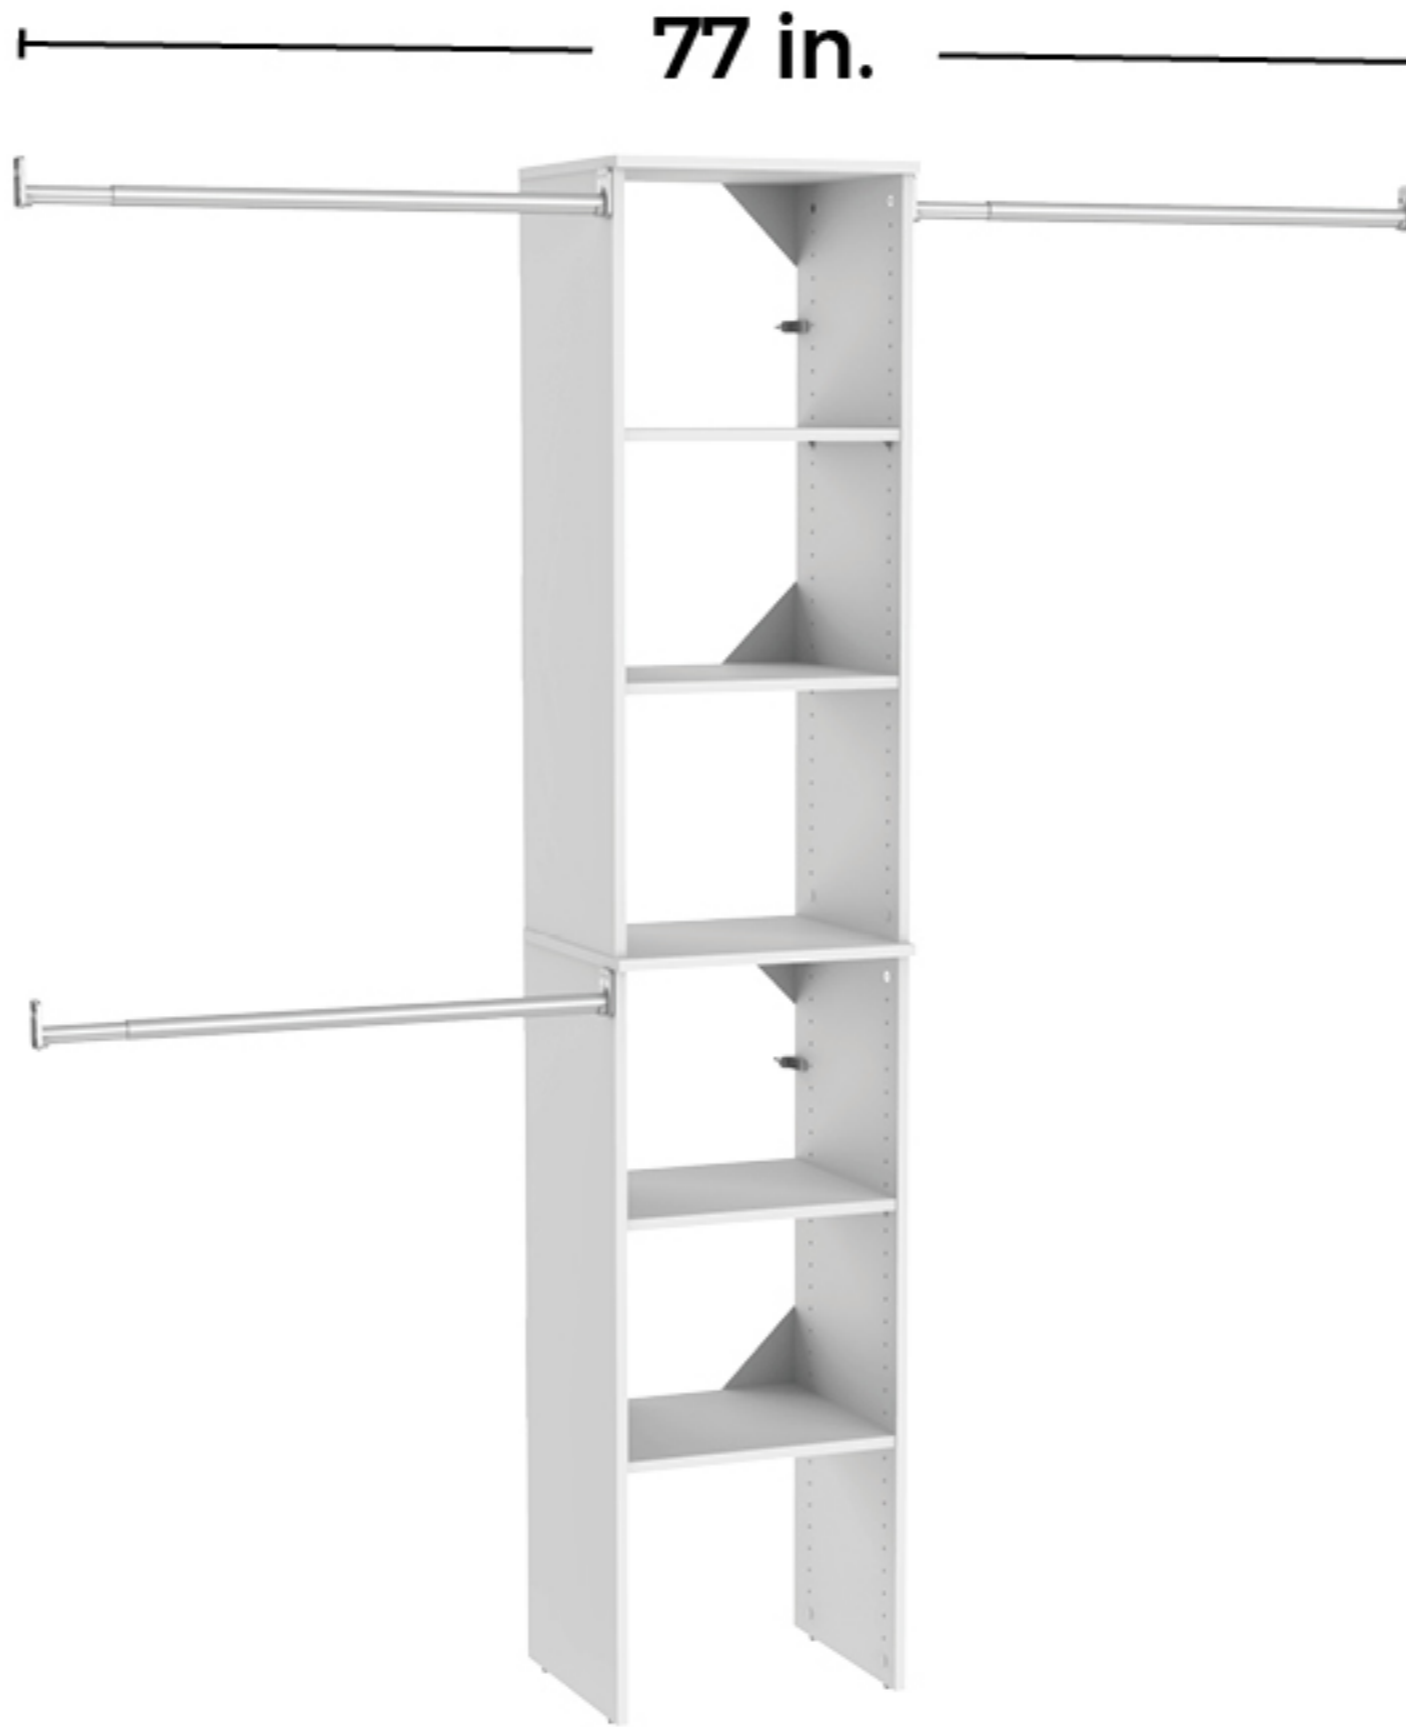

Configurations shown feature rods at minimum width of 30 in.

3 rods on one side are recommended for children's closets only