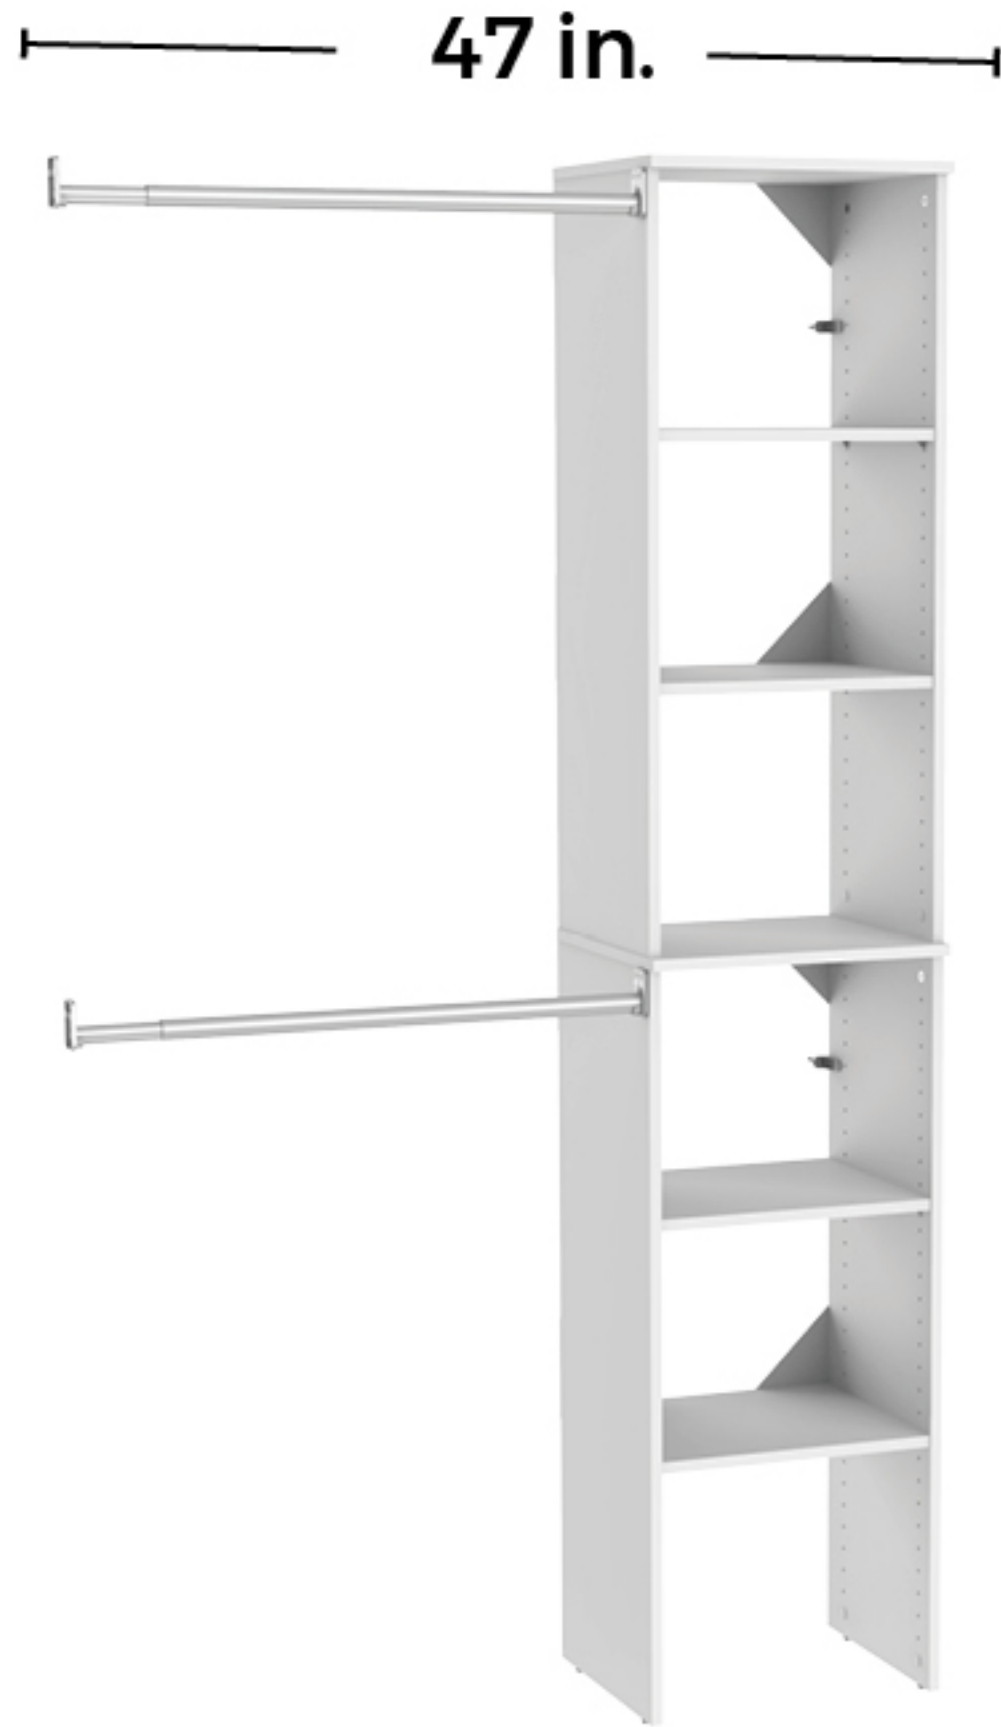

Configurations shown feature rods at minimum width of 30 in.

3 rods on one side are recommended for children's closets only