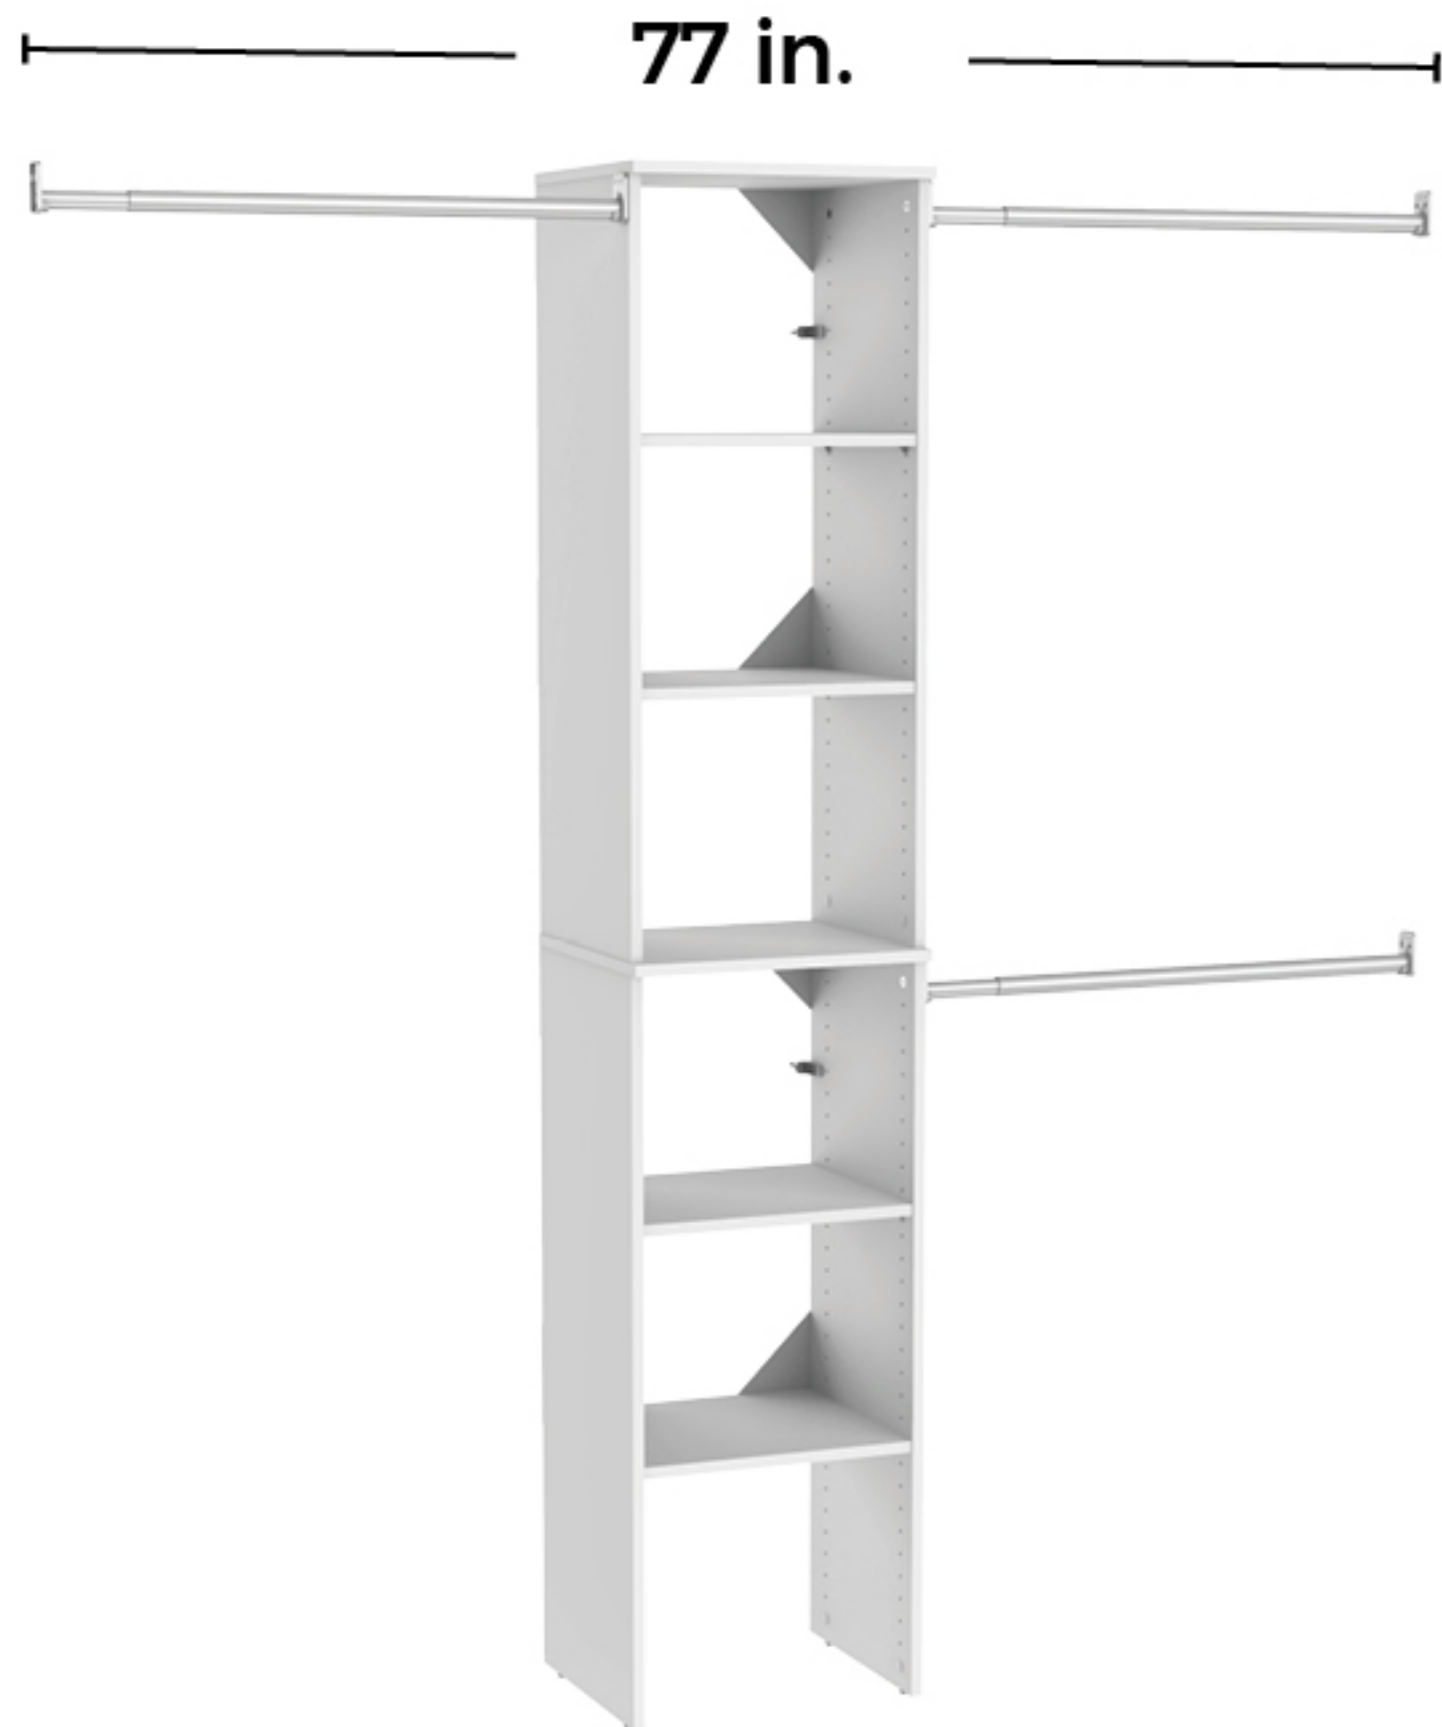

Configurations shown feature rods at minimum width of 30 in.

3 rods on one side are recommended for children's closets only