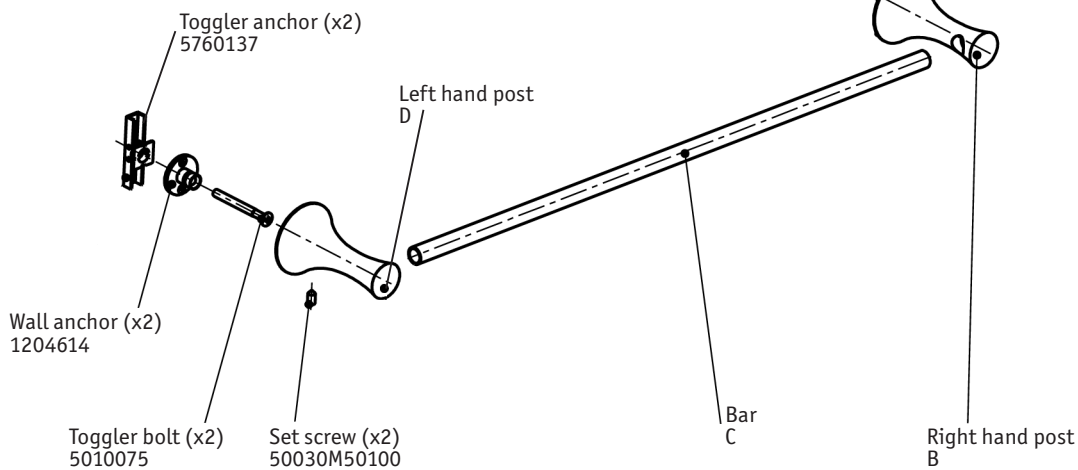

TECHNICAL SPECIFICATIONS

Brookhaven

Towel bar

code | 444 318 xxx
 445 318 xxx
 444 324 xxx
 445 324 xxx
 444 330 xxx
 445 330 xxx

Code	Description	A	Spare parts codes		
			B	C	D
444 318 xxx	Towel bar Brookhaven Barrel 18"	18"	1204665-xxx	1204667-xxx	1204666-xxx
445 318 xxx	Towel bar Brookhaven Crown 18"	18"	1204658-xxx	1204667-xxx	1204657-xxx
444 324 xxx	Towel bar Brookhaven Barrel 24"	24"	1204665-xxx	1204668-xxx	1204666-xxx
445 324 xxx	Towel bar Brookhaven Crown 24"	24"	1204658-xxx	1204668-xxx	1204657-xxx
444 330 xxx	Towel bar Brookhaven Barrel 30"	30"	1204665-xxx	1204669-xxx	1204666-xxx
445 330 xxx	Towel bar Brookhaven Crown 30"	30"	1204658-xxx	1204669-xxx	1204657-xxx