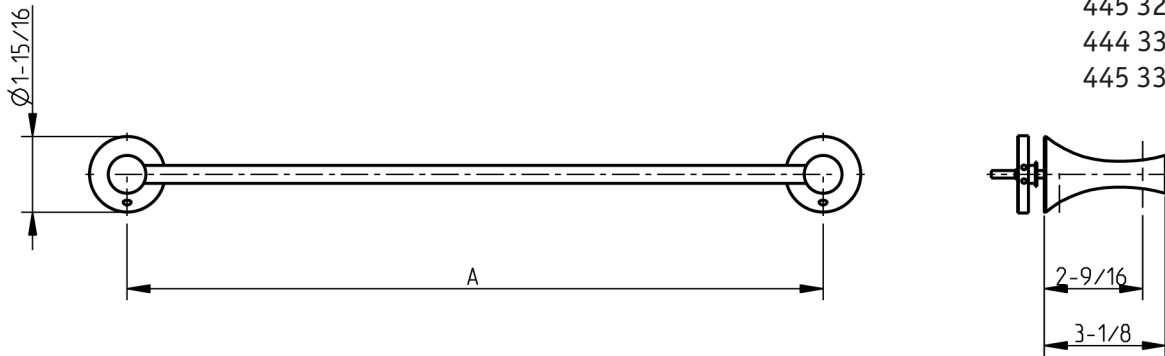

TECHNICAL SPECIFICATIONS

Brookhaven

Towel bar

code | 444 318 xxx
 445 318 xxx
 444 324 xxx
 445 324 xxx
 444 330 xxx
 445 330 xxx

Code	Description	A	Spare parts codes		
			B	C	D
444 318 xxx	Towel bar Brookhaven Barrel 18"	18"	1204665-xxx	1204667-xxx	1204666-xxx
445 318 xxx	Towel bar Brookhaven Crown 18"	18"	1204658-xxx	1204667-xxx	1204657-xxx
444 324 xxx	Towel bar Brookhaven Barrel 24"	24"	1204665-xxx	1204668-xxx	1204666-xxx
445 324 xxx	Towel bar Brookhaven Crown 24"	24"	1204658-xxx	1204668-xxx	1204657-xxx
444 330 xxx	Towel bar Brookhaven Barrel 30"	30"	1204665-xxx	1204669-xxx	1204666-xxx
445 330 xxx	Towel bar Brookhaven Crown 30"	30"	1204658-xxx	1204669-xxx	1204657-xxx