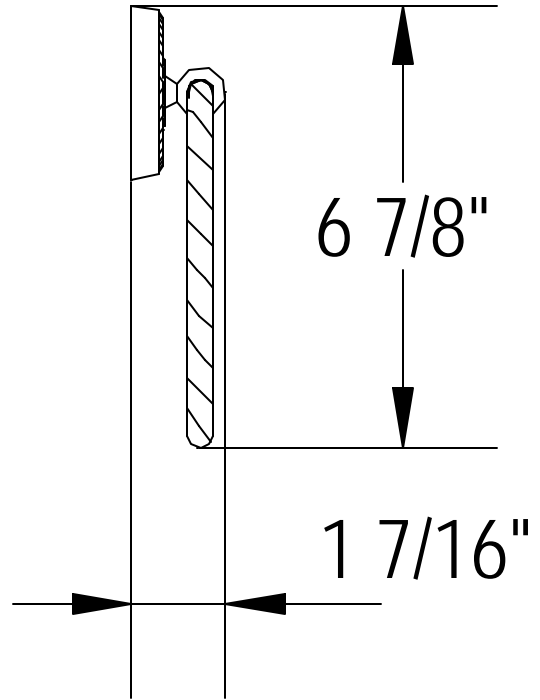

TECHNICAL SPECIFICATIONS

Countryside Series: Towel Ring Closed Loop

456 440

Model# | 456 440 xxx

TECHNICAL SPECIFICATIONS

Countryside Series: Towel Ring Closed Loop

456 440

Service Parts

Model# | 456 440 xxx

1		
2		
3		
4		
5		