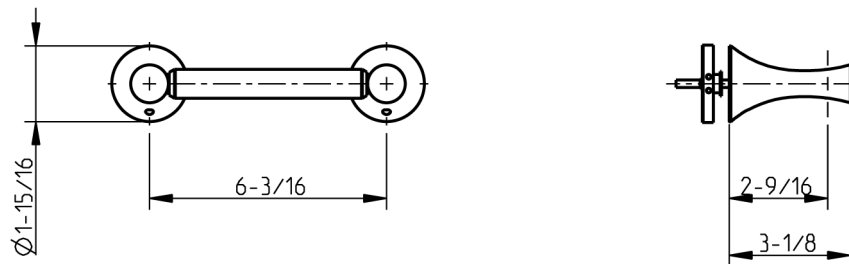

TECHNICAL SPECIFICATIONS

Brookhaven

Two post paper holder

code | 444 650 xxx
445 650 xxx

Note: xxx represent different finishing.

5663434
981MW006W01

dimensions inches

PLUMBING