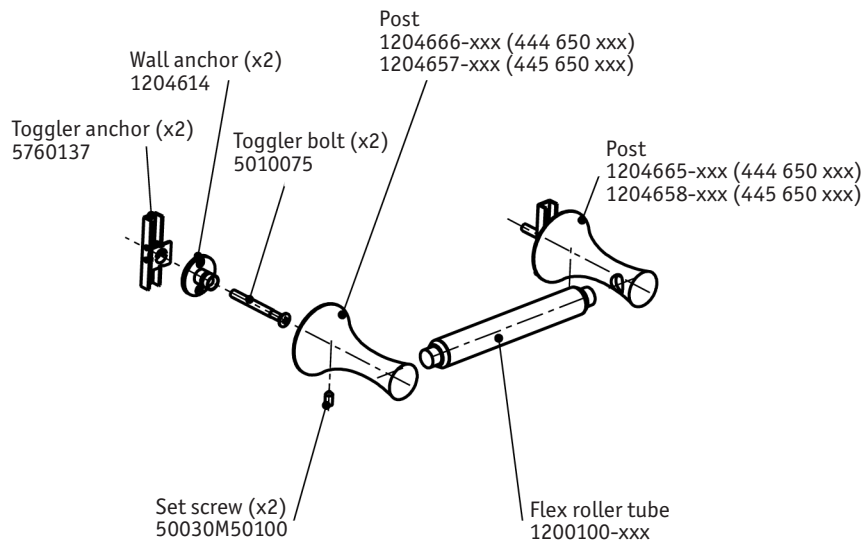

TECHNICAL SPECIFICATIONS

Brookhaven

Two post paper holder

code | 444 650 xxx
445 650 xxx

Note: xxx represent different finishing.

5663434
981MW006W01

dimensions inches

PLUMBING