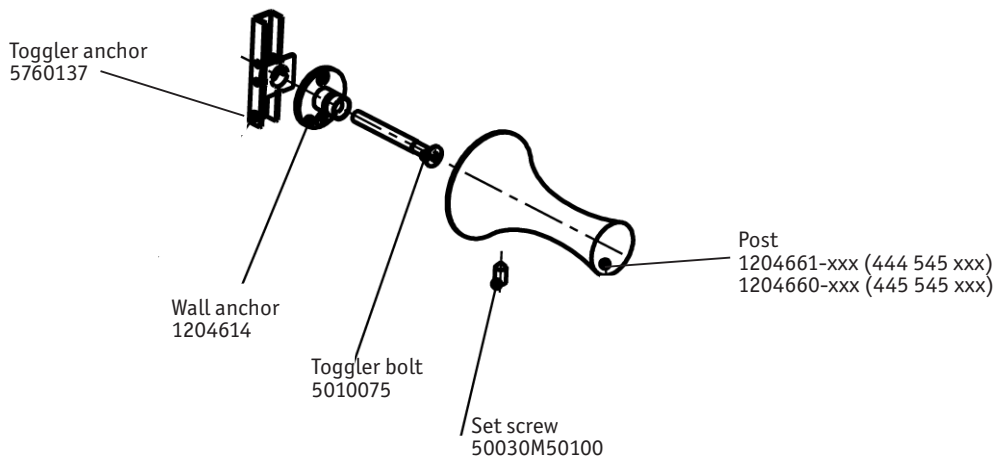

TECHNICAL SPECIFICATIONS

Brookhaven

Robe Hook

code | 444 545 xxx
445 545 xxx

Note: xxx represent different finishing.

5663424
981MW000W01

dimensions inches

PLUMBING