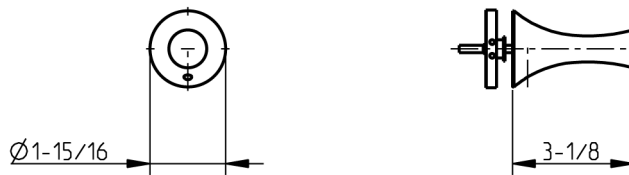

TECHNICAL SPECIFICATIONS

Brookhaven

Robe Hook

code | 444 545 xxx
445 545 xxx

Note: xxx represent different finishing.

5663424
981MW000W01

dimensions inches

PLUMBING