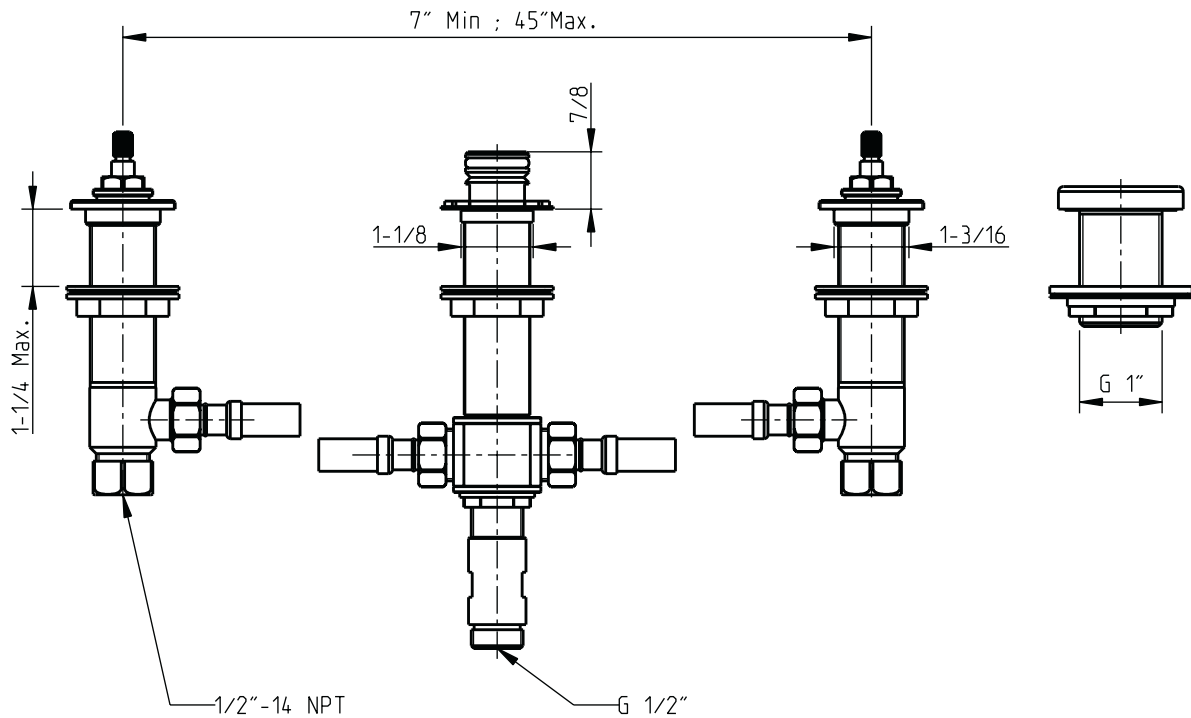

TECHNICAL SPECIFICATIONS

Brookhaven

Rough 4 pieces roman tub - 1/2" valves

code | 289 746 999

Inlets: 1/2" pipe thread or 1/2" Compression

Maximum Deck Thickness: 1 1/4"

Rough Deck Recommend Hole diameters:

Valve Bodies: 1 1/4"

Nipple: 1 1/4"

Handshower: 1 1/2"

TRIM & Rough sold separately

(handshower bracket sold with the trim)

Attention Installer:

To ensure a proper seal, the top of the brass spout nipple must be installed exactly 7/8" above the finish deck. If the finish deck thickness is unknown at rough-in, leave access to valves and tee to allow adjustments.