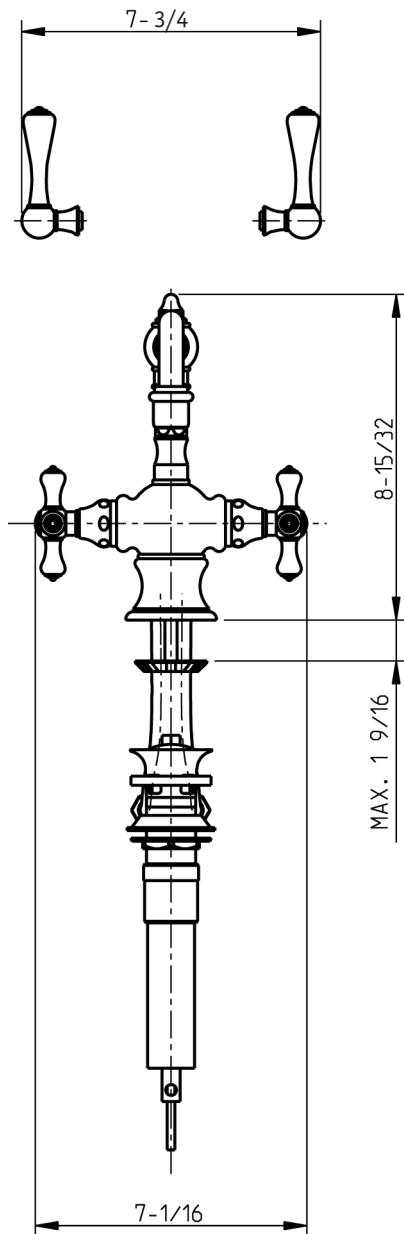

## Highlands/Pillar

Single hole lavatory faucet

code | 267.105.xxx  
268.105.xxx

5663400  
983OD016W01

dimensions inches

5663400  
983OD016W01

**Note:** xxx represent different finishing.

	625	620	721	W15	X10	V05
A	5713110		3460009-xxx			3460009-601
			5C02043			5C02043
			5C03039			5C03039