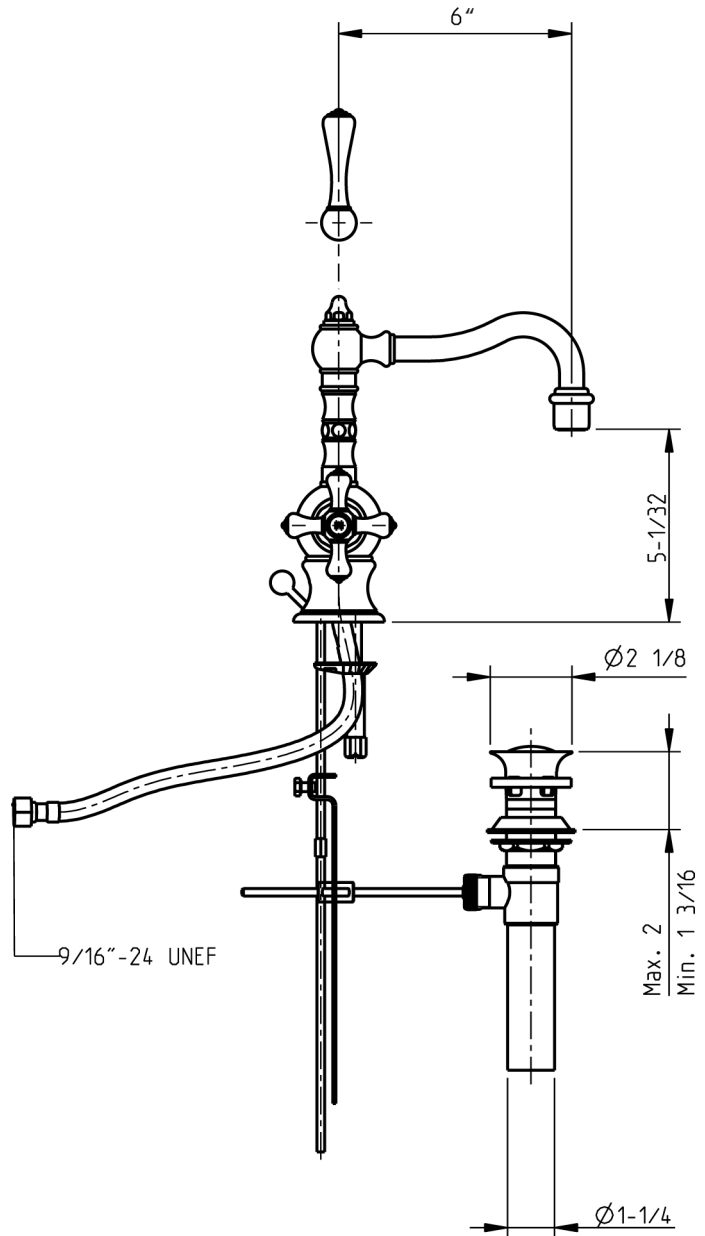

## Highlands/Pillar

Single hole lavatory faucet

code | 267.105.xxx  
268.105.xxx

5663400  
983OD016W01

dimensions inches

5663400  
983OD016W01

**Note:** xxx represent different finishing.

	625	620	721	W15	X10	V05
A	5713110		3460009-xxx			3460009-601
			5C02043			5C02043
			5C03039			5C03039