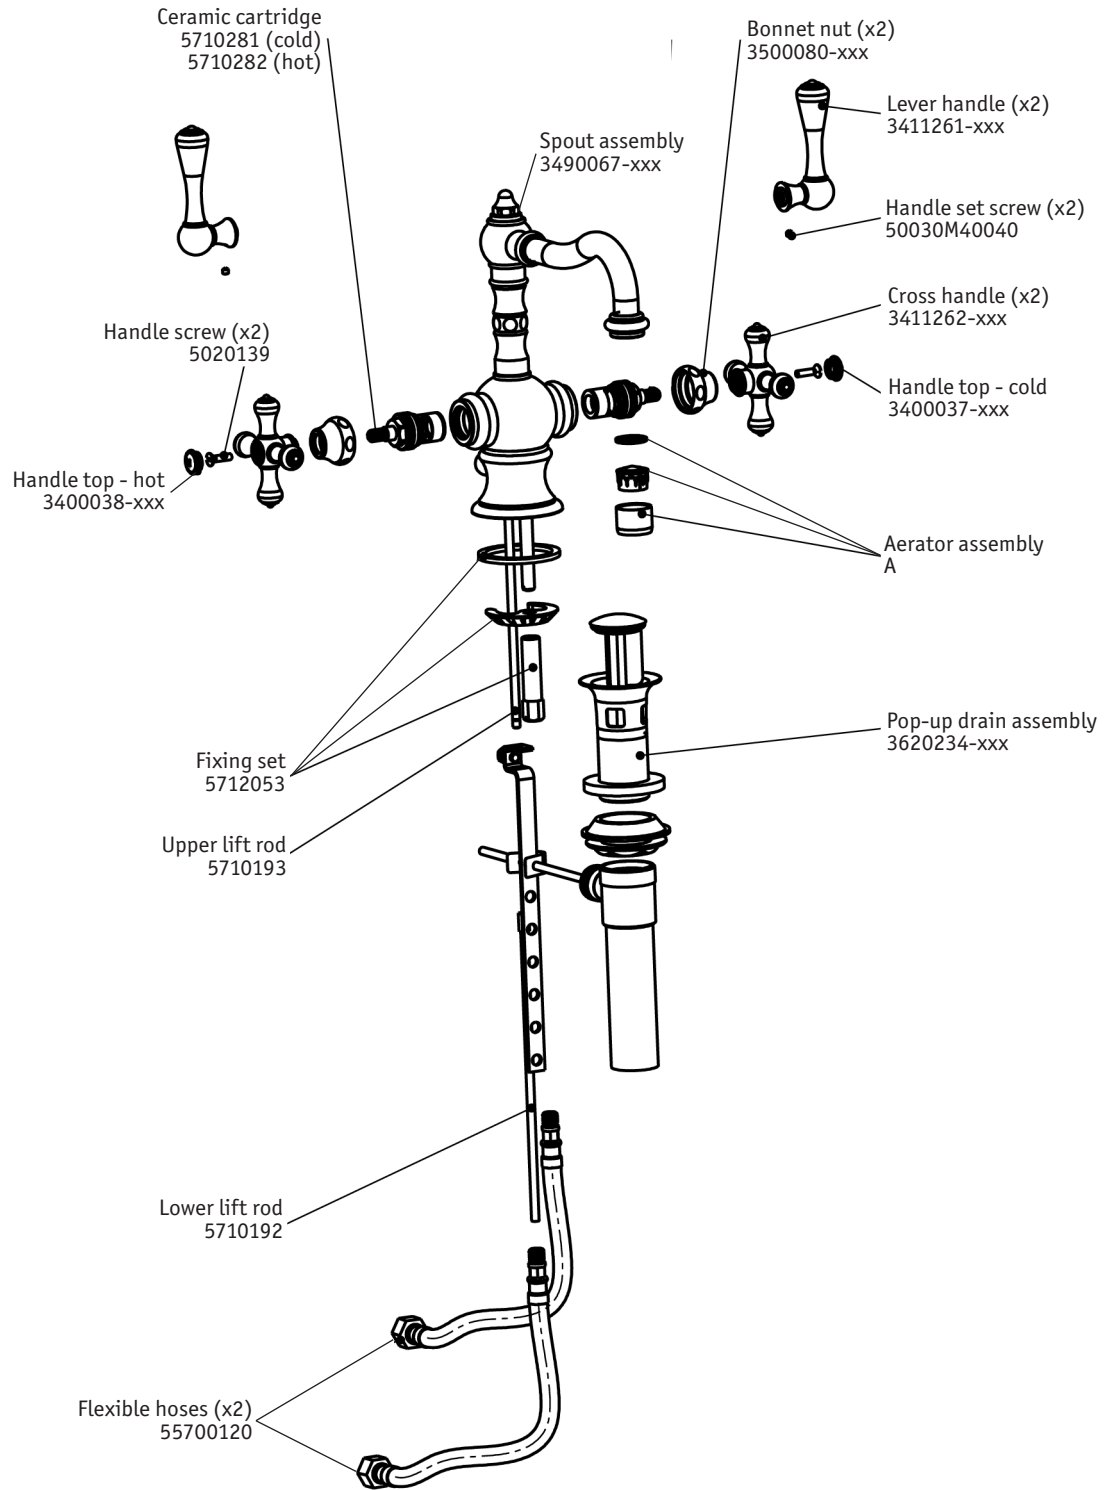

## Highlands/Pillar

Single hole lavatory faucet

code | 267.105.xxx  
268.105.xxx

5663400  
983OD016W01

dimensions inches

5663400  
983OD016W01

**Note:** xxx represent different finishing.

	625	620	721	W15	X10	V05
A	5713110		3460009-xxx			3460009-601
			5C02043			5C02043
			5C03039			5C03039