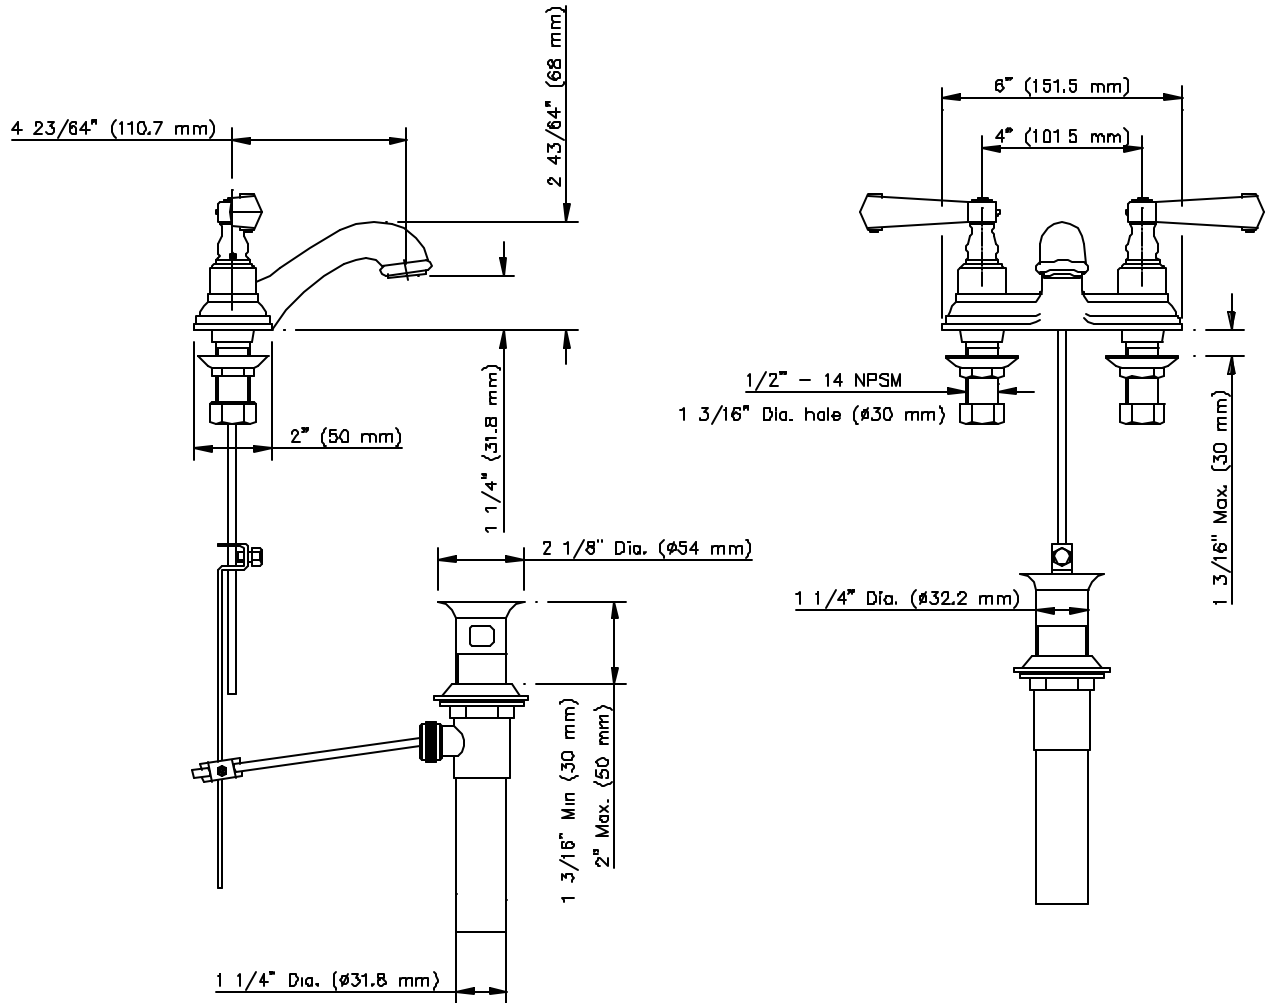

TECHNICAL SPECIFICATIONS

Brunswick Series: 4" Centerset Lavatory Faucet

25 x115

Model#

255 115 xxx
256 115 xxx

Spout: Cast brass with water conserving aerator.

Trim: Hot forged brass.
Three handles available

Valve: 1/2 inch Ceramic disc valve cartridge. 1,000,000 Tested cycles.
1/4 Turn positive on/off.
Non-rising spindle

Inlets: Sized for either coupling or sweat connections.

Pressure: Maximum (tested); 200 psi (14.1kg/cm²).
Recommended (flowing); 15-75 psi (1.1-5.3 kg/cm²).

Waste: 1-1/4 inch Pop-up waste (standard).

Flow rates: 2.2 GPM @ 60 psi (flowing); (8.4l/min. @ 4.2 kg/cm² (flowing)).

2935 Amwiler Road
Atlanta, GA 30360-6001
5663227 / 983ER001W01

CIFIAL

Phone: 800.528.4904
Fax: 800.528.1969

TECHNICAL SPECIFICATIONS

Brunswick Series: 4" Centerset Lavatory Faucet

25 x115

Service Parts

Model#

255 115 xxx

256 115 xxx

1	Pop-up knob	
2	O-ring 4.5 x 1.78	
3	Lift rod	
4	M24x1 Cascade aerator	
5	Complete waste system	
6	Supply nut	
7	Locknut	
8	Washer	
9	Centerset body with mouthpiece	
10	½" x ¼" turn Ceramic disc valve	
11	Brunswick brass lever handle	
11.1	Handle without set screw	
11.2	8 x 32 (1/8") Set screw	