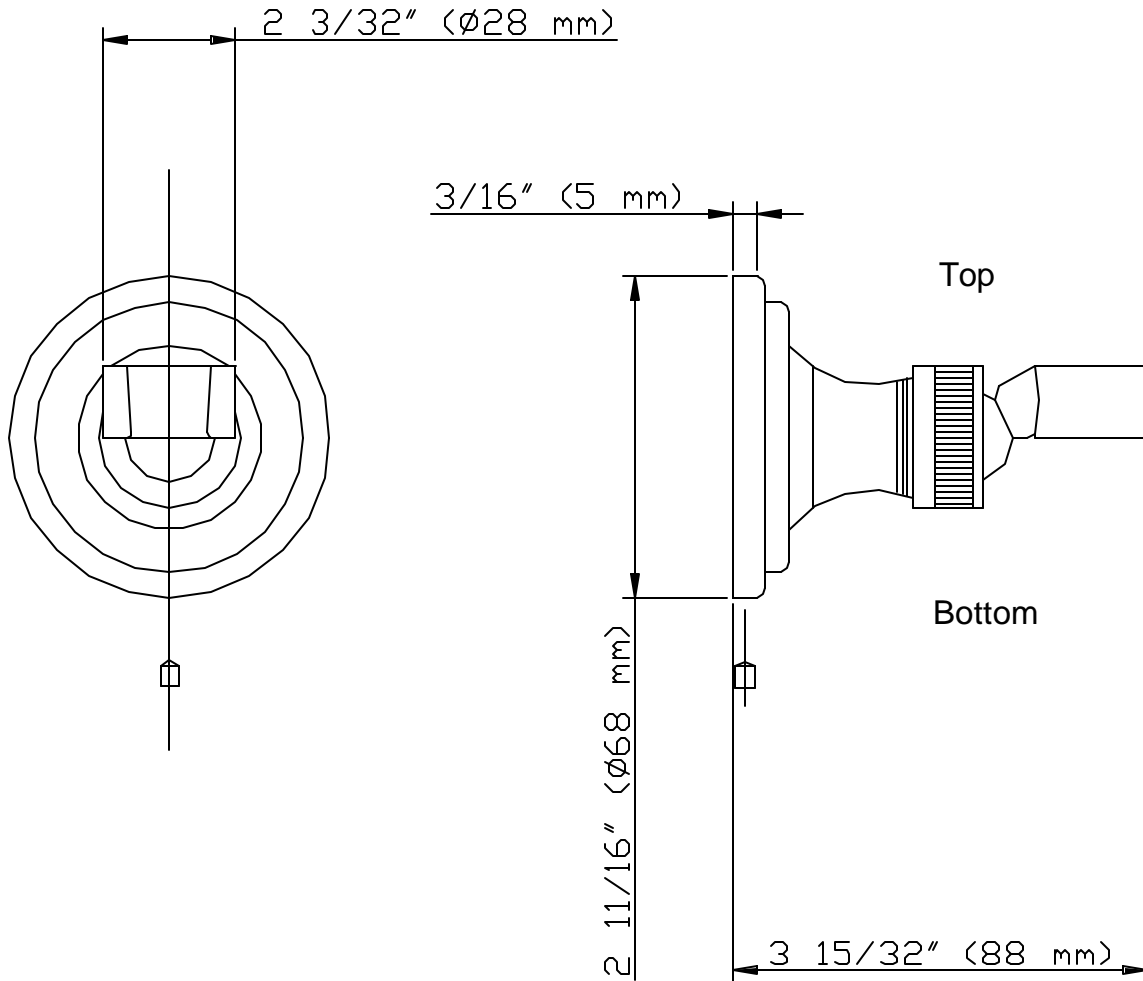

TECHNICAL SPECIFICATIONS

Brunswick Series: Handshower Adjustable Wall Bracket

25x883

Model#

256 883 xxx

2935 Amwiler Road
Atlanta, GA 30360-6001

Phone: 800.528.4904
Fax: 800.528.1969

5663237 / 983ER010W00