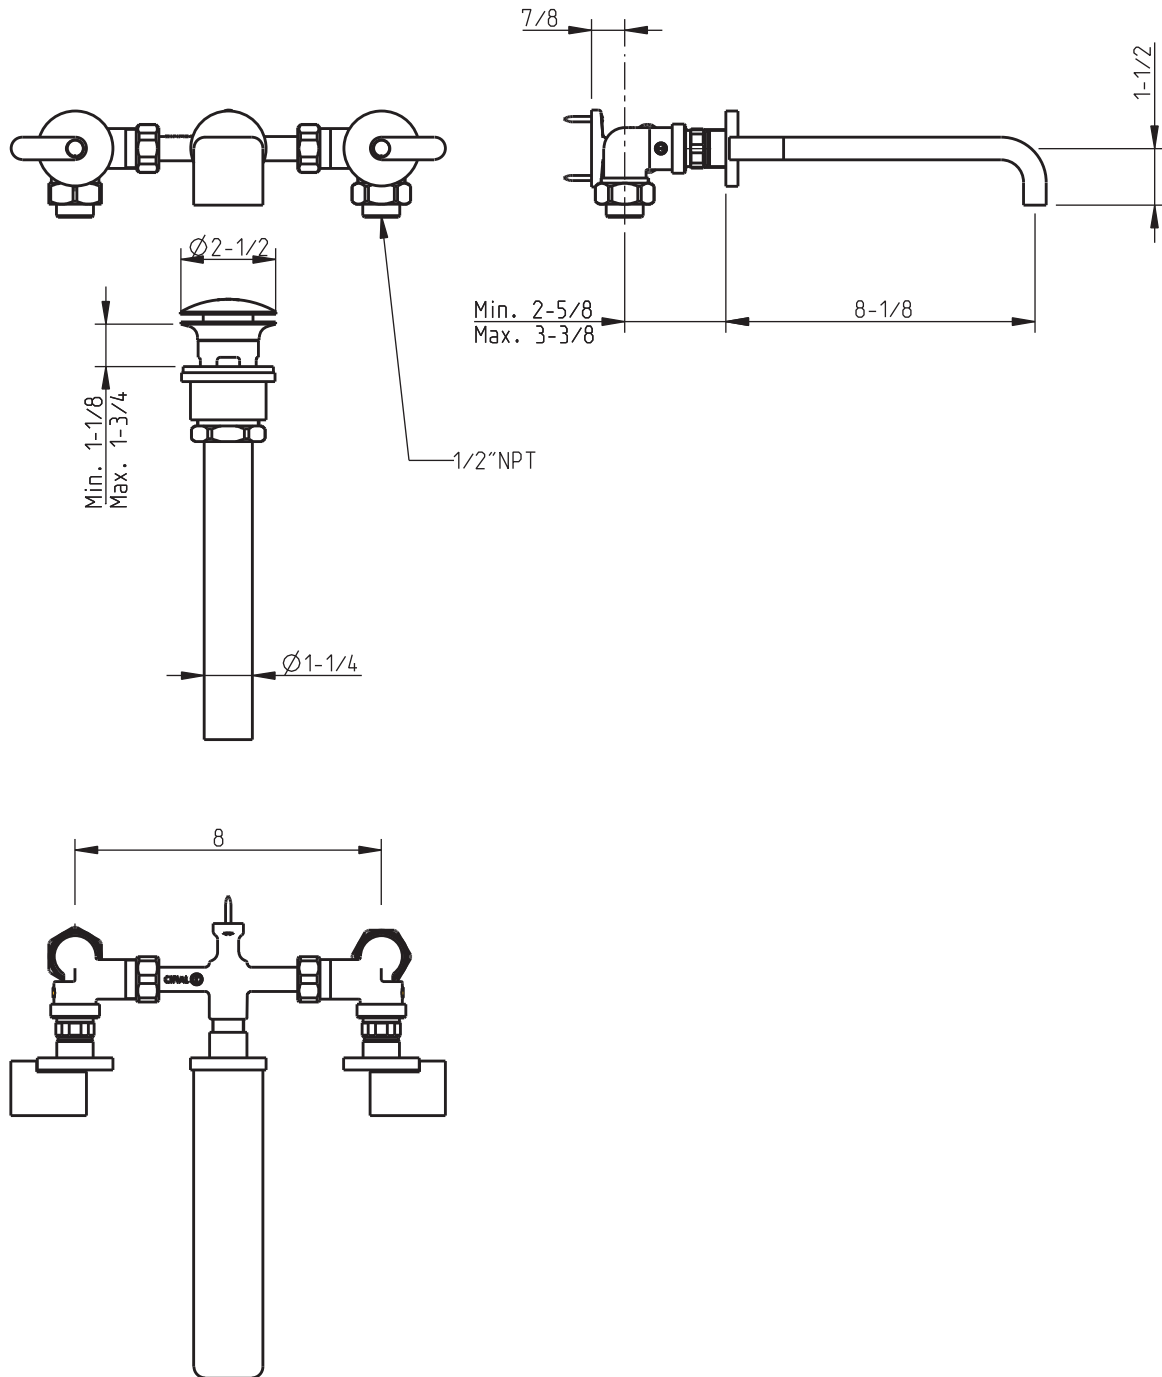

TECHNICAL SPECIFICATIONS

M3

3 Holes wall mount lavatory faucet

code | 231 156 xxx

5663680
983M3002W01

dimensions inches

PLUMBING

CIFIAL USA
USA P +1800 5284904 F +1800 5281969 info@cifialusa.com www.cifialusa.com

CIFIAL 

5663680
983M3002W01

Note: xxx represent different finishes.

	625	620	721	W15
A	5710018	3620030-xxx		