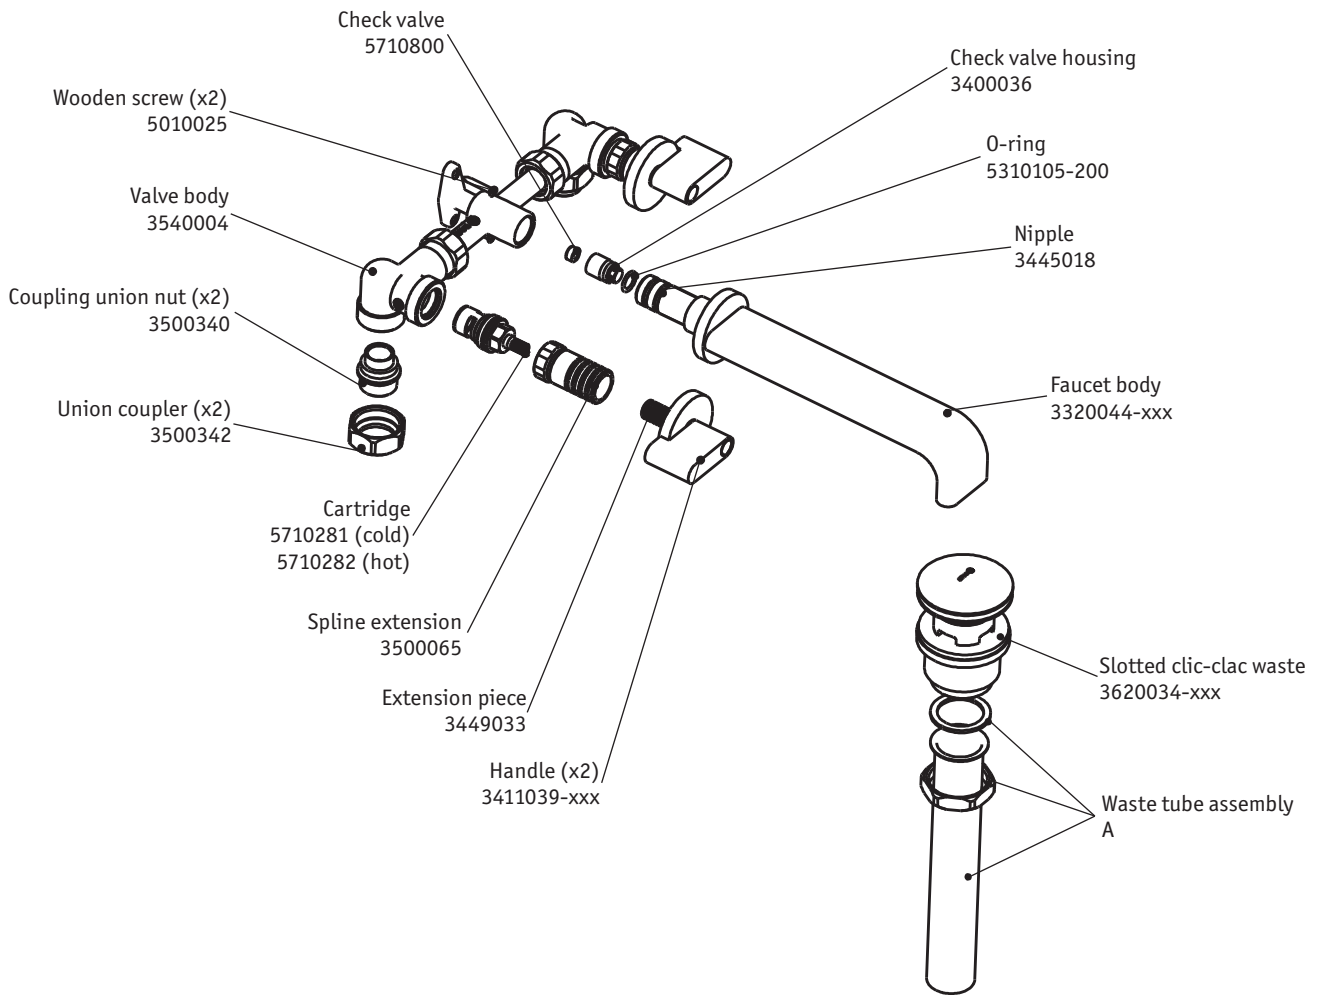

TECHNICAL SPECIFICATIONS

M3

3 Holes wall mount lavatory faucet

code | 231 156 xxx

5663680
983M3002W01

dimensions inches

PLUMBING

CIFIAL USA
USA P +1800 5284904 F +1800 5281969 info@cifialusa.com www.cifialusa.com

CIFIAL 

5663680
983M3002W01

Note: xxx represent different finishes.

	625	620	721	W15
A	5710018	3620030-xxx		