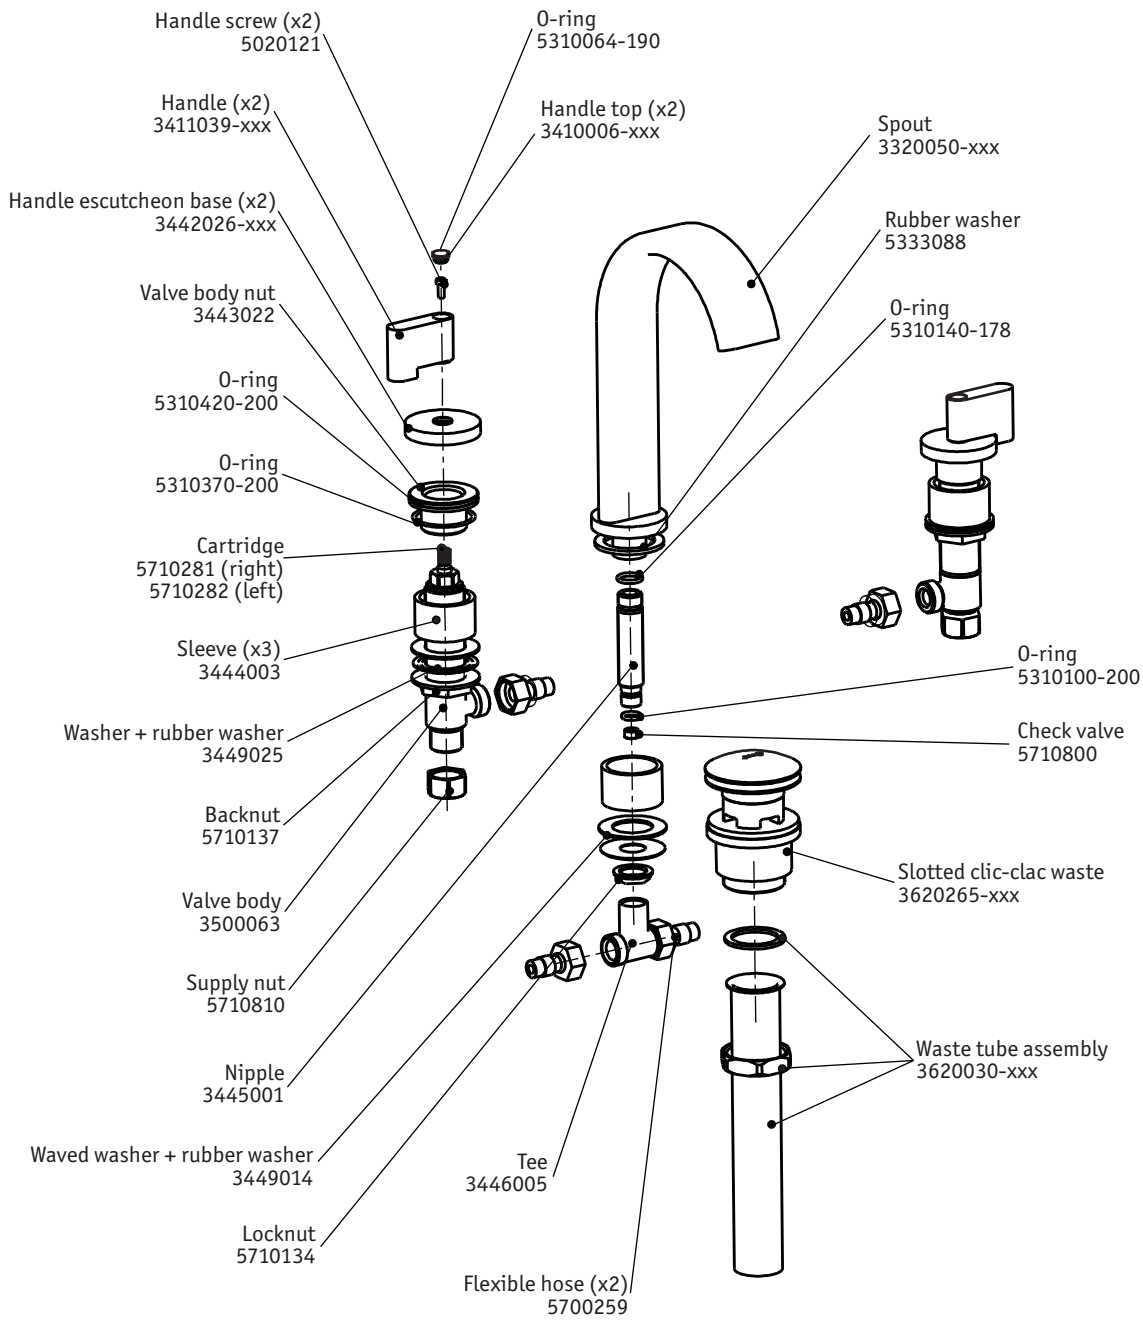

## M3

3 Holes high arc basin mixer with slotted clic-clac waste

code | 231 150 xxx

5663672  
983M3001W02

dimensions inches

5663672  
983M3001W02

**Note:** xxx represent different finishes.