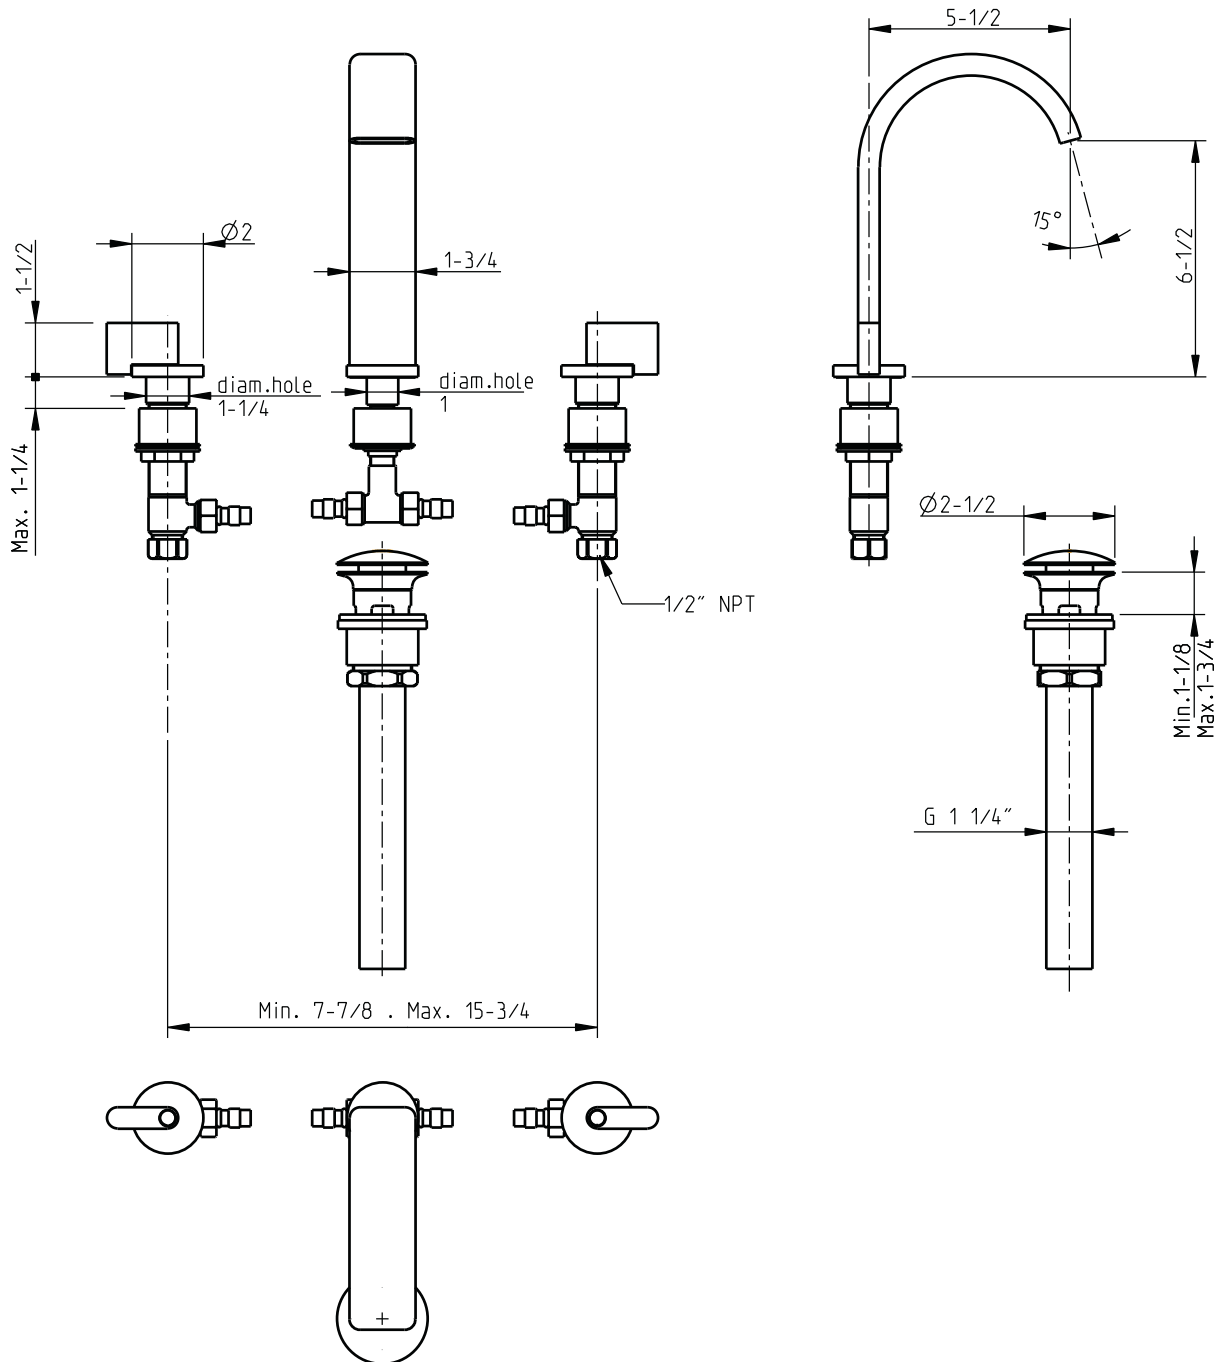

## M3

3 Holes high arc basin mixer with slotted clic-clac waste

code | 231 150 xxx

5663672  
983M3001W02

dimensions inches

5663672  
983M3001W02

**Note:** xxx represent different finishes.