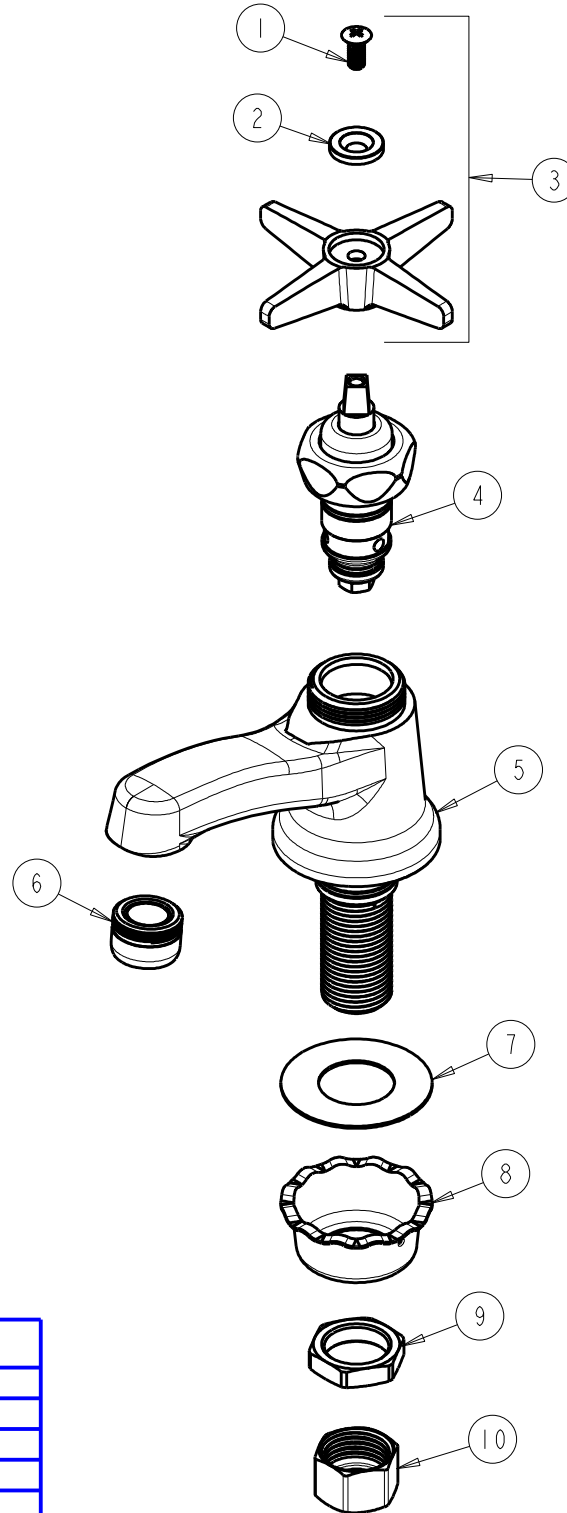

CHICAGO FAUCETS
a Geberit company

2100 South Clearwater Drive
Des Plaines, IL 60018
Phone: 847-803-5000
Fax: 847-803-5454
www.chicagofaucets.com

REPAIR PARTS

FITTING NO.

701-COLDABCP

SUBMITTED MODEL NO.

ITEM NO.

FOR TECHNICAL ASSISTANCE
1-800-TEC-TRUE (1-800-832-8783)

BY: SID DATE: 06-07-12

CHK: *[Signature]* REV:

ITEM	PART NO.	DESCRIPTION
1	420-010JKRCF	SCREW, 10-32 UNC PH 1/2
2	633-123JKNF	INDEX BUTTON (BLUE)
3	633-COLDJKCP	4-ARM CROSS HANDLE ASSEMBLY
4	826-XJKABNF	KLO-SELF CARTRIDGE
5	-----	BODY (NOT SOLD SEPARATELY)
6	E12JKCP	SOFTFLO OUTLET
7	333-103JKNF	RUBBER WASHER
8	1797-114JKNF	BASIN COCK WASHER
9	49-004JKRBF	LOCKNUT
10	49-005JKRBF	COUPLING NUT