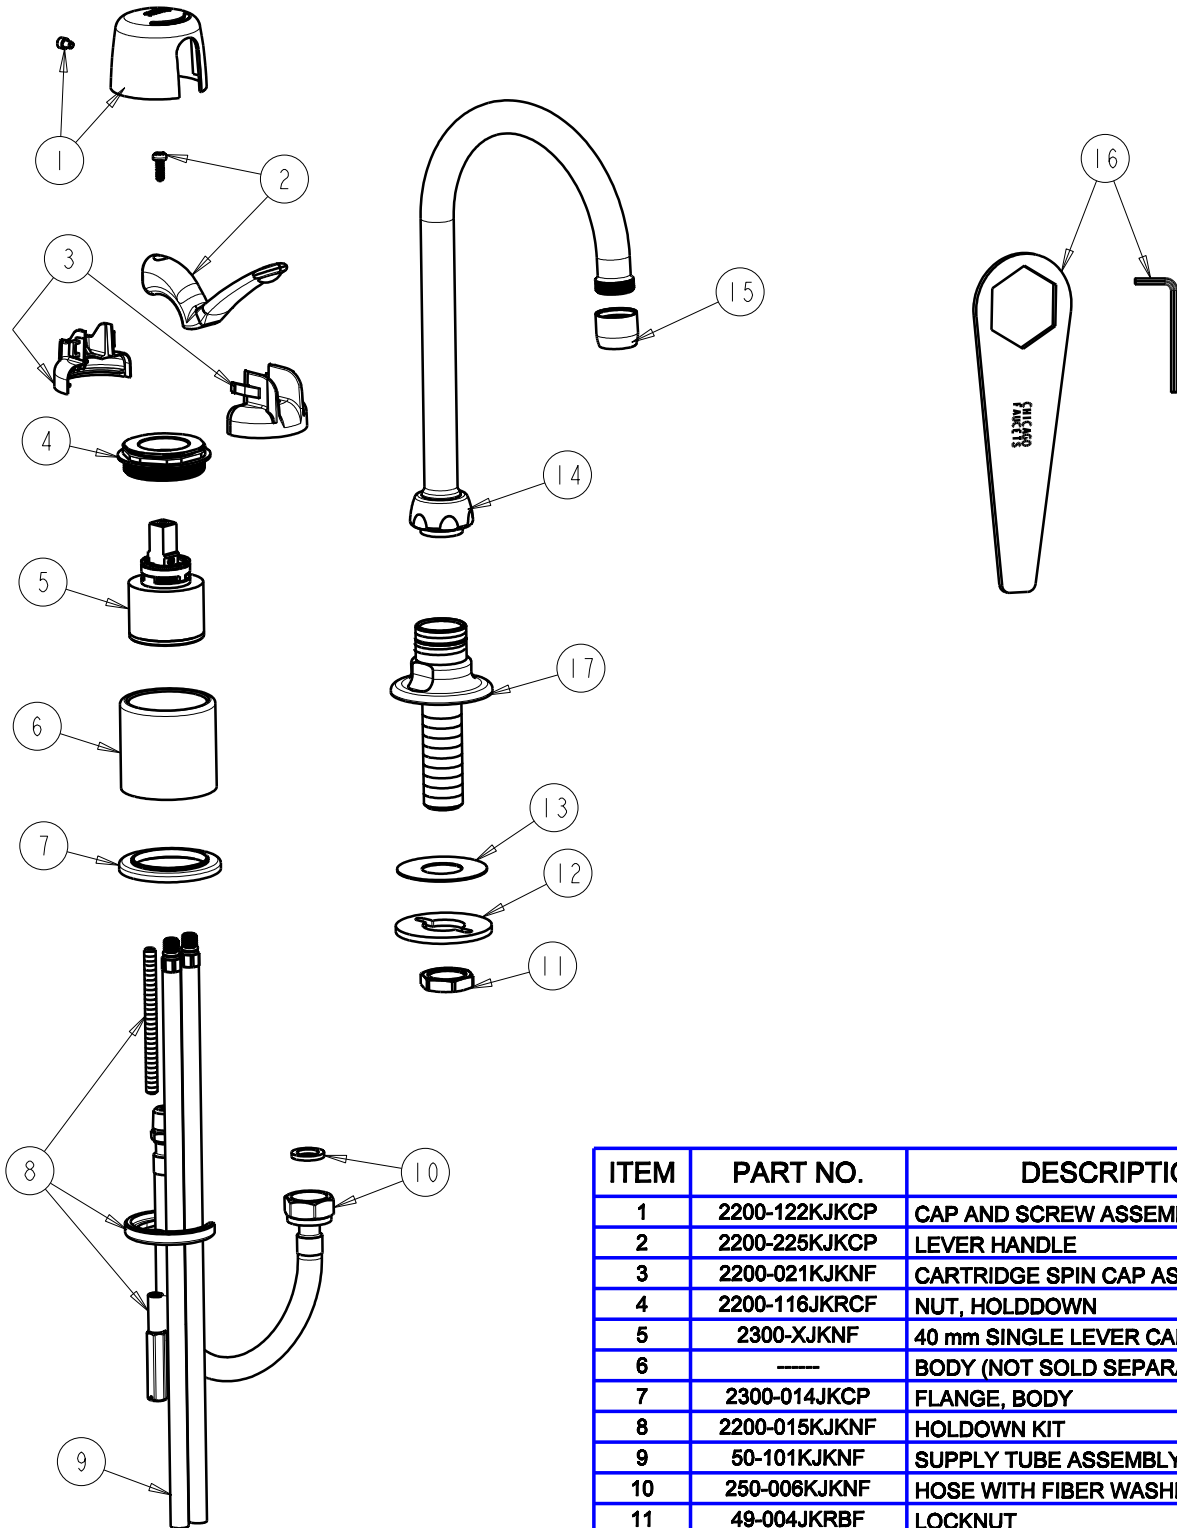

CHICAGO FAUCETS
a Geberit company

2100 South Clearwater Drive
Des Plaines, IL 60018
Phone: 847-803-5000
Fax: 847-803-5454
www.chicagofaucets.com

REPAIR PARTS

BY: SID DATE: 06-09-10
CHK: *[Signature]* REV:

FITTING NO.

2302-ABCP

SUBMITTED MODEL NO.

ITEM NO.

FOR TECHNICAL ASSISTANCE
1-800-TEC-TRUE (1-800-832-8783)

ITEM	PART NO.	DESCRIPTION
1	2200-122KJKCP	CAP AND SCREW ASSEMBLY
2	2200-225KJKCP	LEVER HANDLE
3	2200-021KJKNF	CARTRIDGE SPIN CAP ASSEMBLY
4	2200-116JKRCF	NUT, HOLDDOWN
5	2300-XJKNF	40 mm SINGLE LEVER CARTRIDGE
6	---	BODY (NOT SOLD SEPARATELY)
7	2300-014JKCP	FLANGE, BODY
8	2200-015KJKNF	HOLDDOWN KIT
9	50-101KJKNF	SUPPLY TUBE ASSEMBLY
10	250-006KJKNF	HOSE WITH FIBER WASHER
11	49-004JKRBF	LOCKNUT
12	807-112JKNF	WASHER
13	52-007JKNF	WASHER, RUBBER
14	GN2AJKCP	GN SPOUT-A TYPE END
15	E3JKCP	SOFTFLO AERATOR OUTLET
16	2200-002KJKNF	WRENCH & HEX KEY
17	---	NOT SOLD SEPARATELY