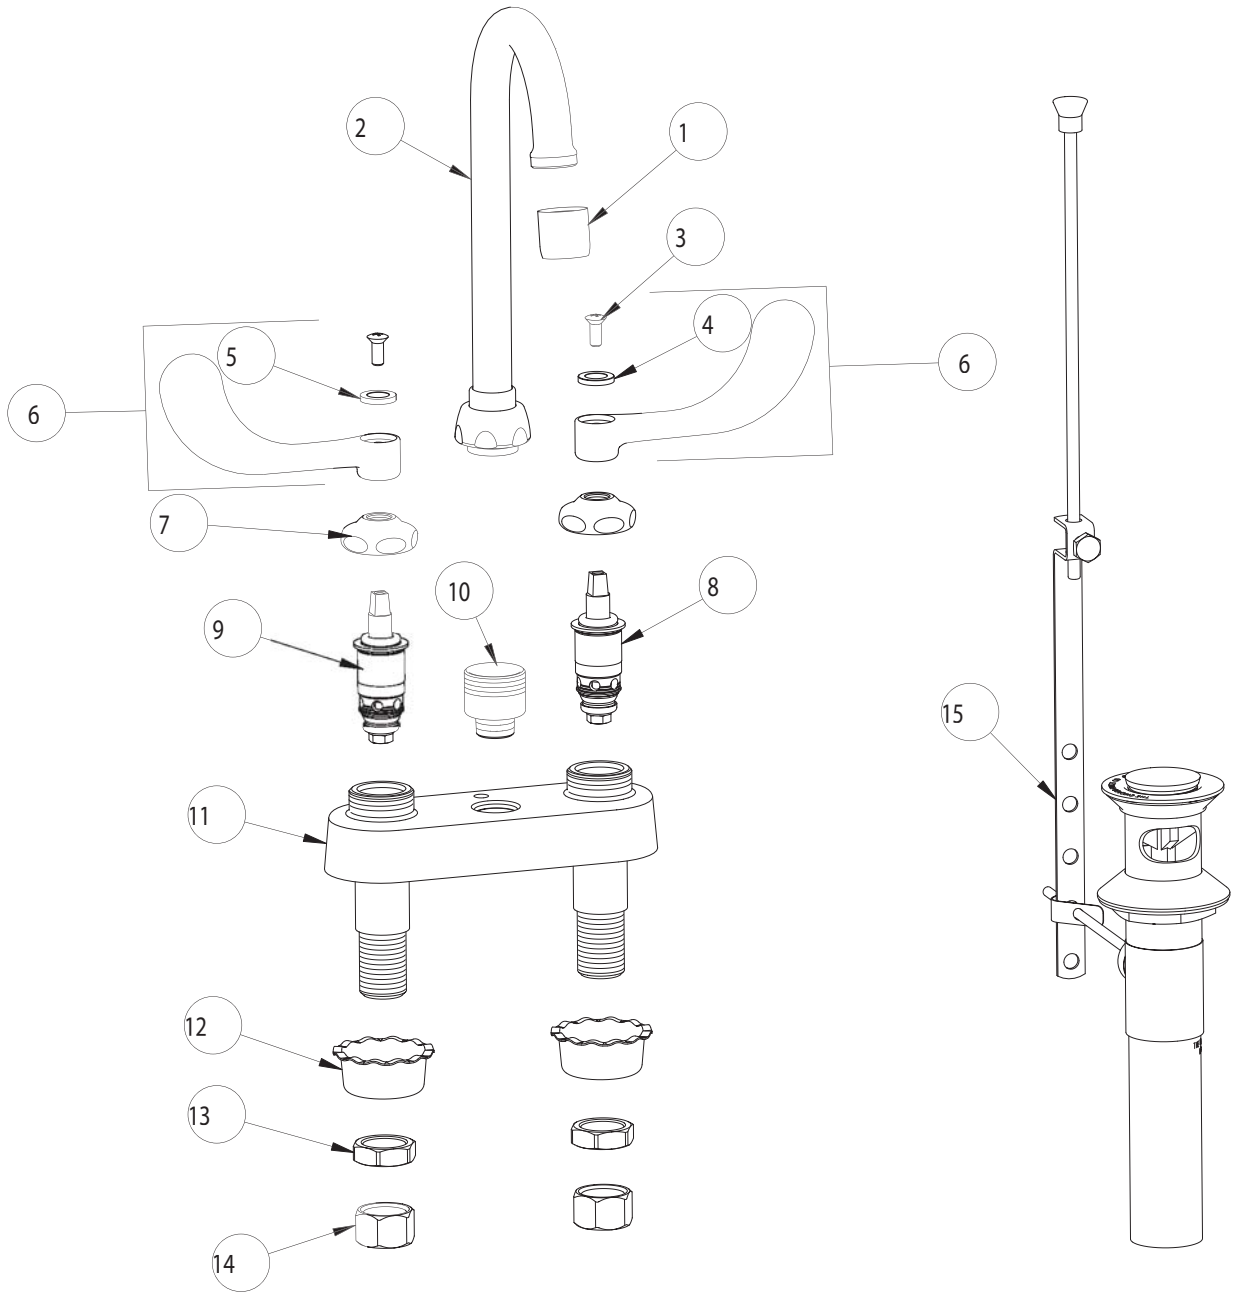

PARTS LIST

BY: SID
CHK'D:

FINISH:
DATE:

CHROME
10-26-01

894-317

| ITEM NO. | PART NO. | DESCRIPTION | ITEM NO. | PART NO. | DESCRIPTION |
|----------|----------|-------------------------|----------|----------|----------------------------------|
| 1 | E3 | SOFTFLO OUTLET | 9 | 1-100XT | QUATURN UNIT (LH) |
| 2 | GN1A | FOR PARTS SEE GN1A | 10 | 225-005 | ADAPTER |
| 3 | 420-010 | SCREW | 11 | ----- | VALVE BODY (NOT SOLD SEPARATELY) |
| 4 | 633-123 | INDEX BUTTON (BLUE) | 12 | 1797-114 | BASIN COCK WASHER |
| 5 | 633-023 | INDEX BUTTON (RED) | 13 | 49-004 | LOCKNUT |
| 6 | 317-PR | WRISTBLADE HANDLE ASSY. | 14 | 49-005 | COUPLING NUT |
| 7 | 1-214 | CAP | 15 | 1222K | POP-UP WASTE FOR PARTS SEE 1222K |
| 8 | 1-099XT | QUATURN UNIT (RH) | | | |