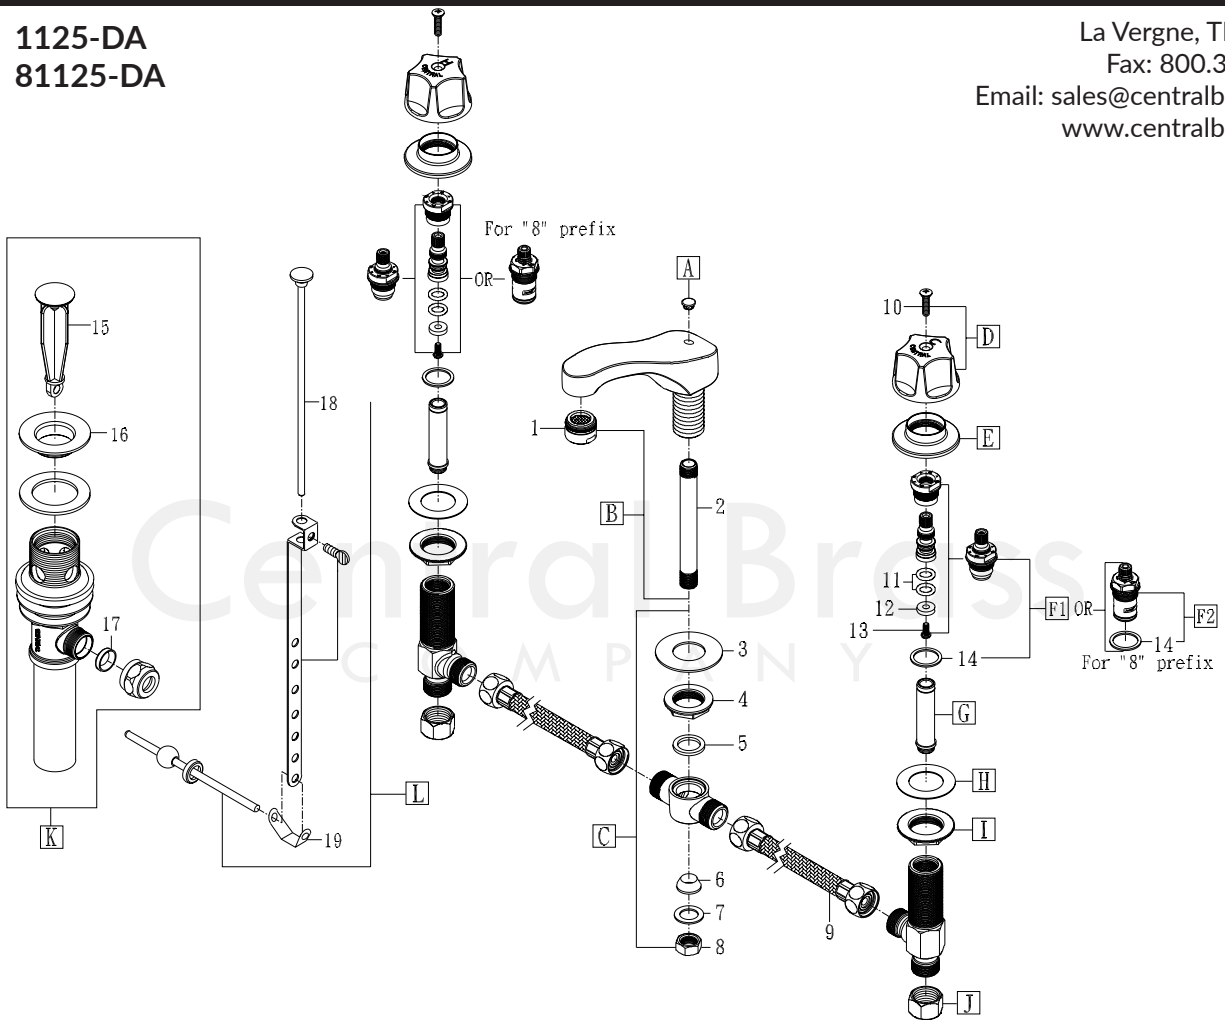

Model# 1125-DA
81125-DA

La Vergne, TN 37086
Fax: 800.338.9414
Email: sales@centralbrass.com
www.centralbrass.com

ITEM#	DESCRIPTION	ITEM#	DESCRIPTION
A	X70-WA Brass Hole Button-6/pk	4	X53-CZ Zinc Die Cast Locknut-6/pk
B	SU-2090-A 4-1/2" Blendo Widespread Spout	5	X427-WS Gasket for Widespread Spout-12/pk
C	G-2090-S Spout Shank Trim Group	6	X954-AN Slip Joint Rubber Washer-10/pk
D	G-398-C,H Round Fluted Handle - Cold,Hot	7	X28-A Brass Washer for Widespread Spout-6/pk
E	524-B Escutcheon for Ledge Fittings	8	X168-B Hex Nut-4/pk
F1	G-454-EL,ER Quick Pression 1/4 Turn Stem Assembly	9	312-10N 10" Hose Connector
F2	K-352-C,H Ceramic Stem Assembly - Cold, Hot	10	X107-H Oval Head Screw, Phillips-6/pk
G	PF-263-D Seat for Widespread Series	11	X1038-453 O-Ring for Stem Assembly-25/pk
H	X491-U Klingersil Gasket-12/pk	12	X901-WNN Seat Washer-25/pk
I	X53-AS Zinc Die Cast Locknut-6/pk	13	X104 Round Head Seat Washer Screw-25/pk
J	X4015 Brass Coupling Nut-4/pk	14	X1028-Y Nylon Gasket-25/pk
K	SU-1109 Pop-Up Drain - Drain Only	15	G-2115-TP Stopper for U-1109
L	G-195-DST9 Ball Lever Rod Group	16	2056-SPT1109 TOP FLANGE FOR 1109 POP-UP
1	CS-49013 13/16"-27 Male Thread 1.5 GPM Aerator	17	X409-PT Ball Lever Packing for Pop-Up-12/pack
2	PF-725-GH 4-7/16" Spout Tube	18	SU-195-BT9 KNOB & PULL ROD BRASS 9-1/4 INCH
3	X52-S Steel Washer-10/pk	19	X195-C Clip for Pop-Up Pull Rod-6/pk