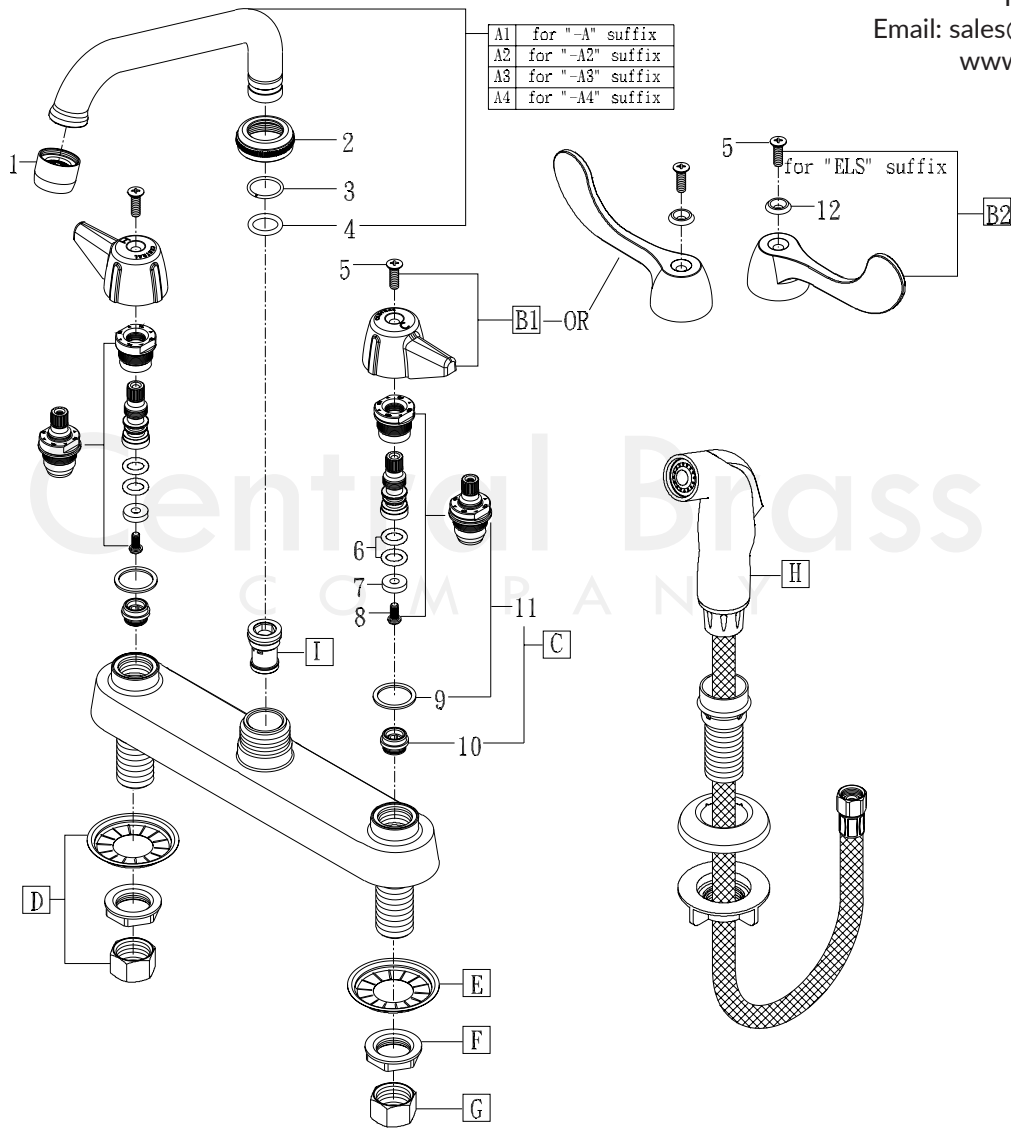

Model# 0121 Series

La Vergne, TN 37086

Fax: 800.338.9414

Email: sales@centralbrass.com

www.centralbrass.com

ITEM#	DESCRIPTION	ITEM#	DESCRIPTION
A1	SU-363-RA (for "-A" suffix)	1	CS-49014
A2	SU-363-JA (for "-A2" suffix)	2	XPF-782-D
A3	SU-363-LA (for "-A3" suffix)	3	X-166-FN
B1	G-523-C,H	4	X1038-KN
B2	G-4147-C,H (for "ELS" suffix)	5	X107-F
C	K-453-C,H	6	X1038-453
D	G-913-A	7	X901-WNN
E	X54	8	X104
F	X7133-AZ	9	X1028-Y
G	X4015	10	X263-BC
H	X-4200008	11	G-453-EL,ER
I	SU-266-P	12	X107FB,FR
			55/64"-27Female Thread 1.5GPM Aerator
			Brass Spout Nut (2pcs/pk)
			Snap Ring
			O-Ring Epdm Rubber (25pcs/pk)
			Oval Head Handle Phillips Screw (25/pk)
			O-Ring for Stem Assembly (25pcs/pk)
			Seat Washer (25pcs/pk)
			Round Head Seat Washer Screw (25/pk)
			Nylon Gasket (25pcs/pk)
			Seat (10pcs/pk)
			Stem Assembly-Cold,Hot
			Color Code Index Ring-Blue-5/pk