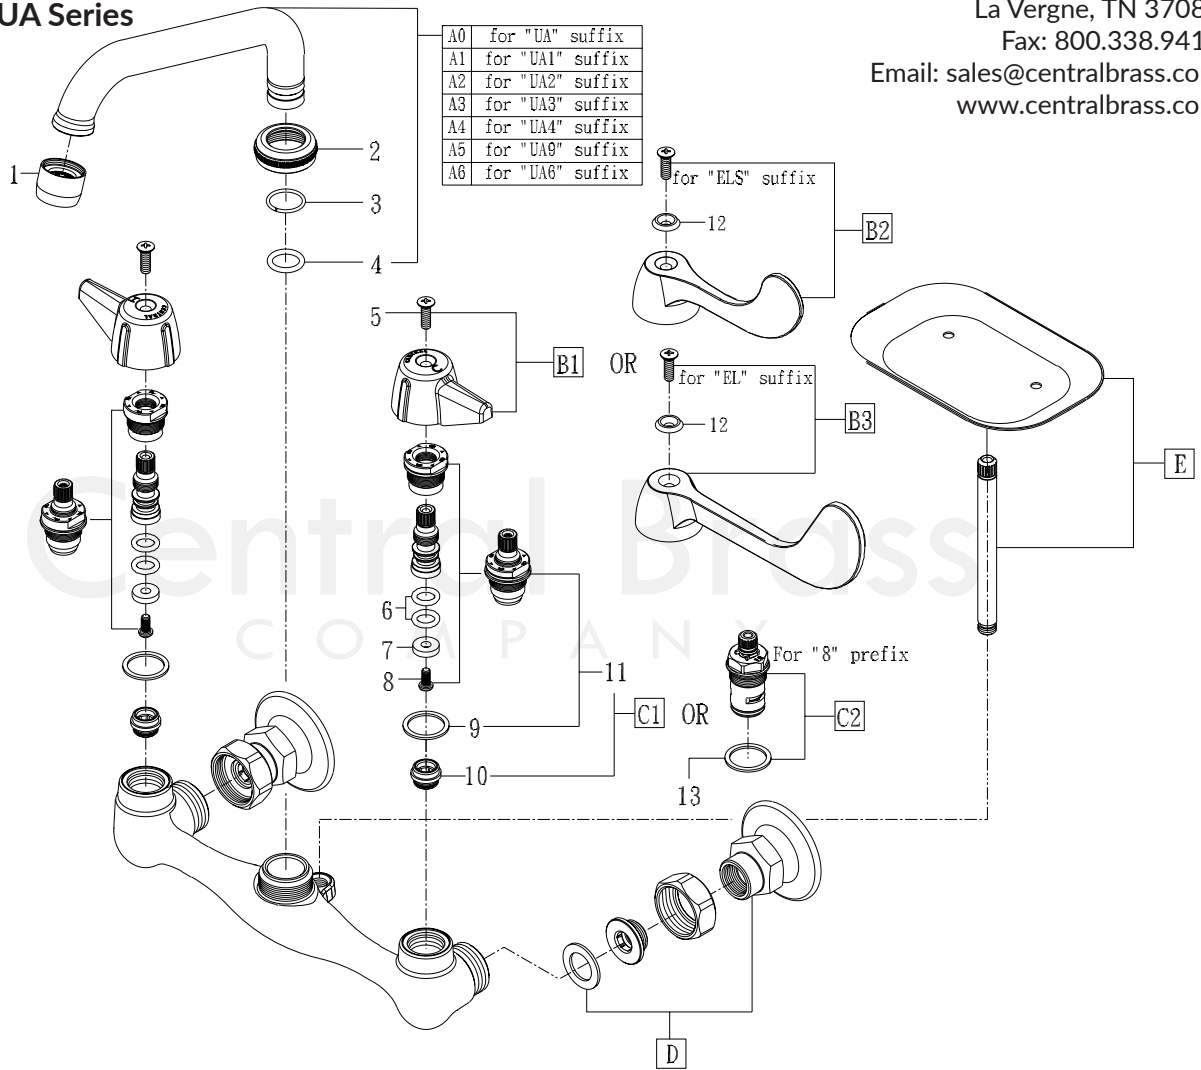

Model# 0048-UA Series

La Vergne, TN 37086

Fax: 800.338.9414

Email: sales@centralbrass.com

www.centralbrass.com

ITEM#	DESCRIPTION	ITEM#	DESCRIPTION
A0	SU-2924-A 6" Swivel Tube Spout With Aerator	E	G-285-AZ Brass Soap Dish
A1	SU-363-RA 8" Swivel Tube Spout With Aerator	1	30-M Aerator
A2	SU-363-JA 10" Swivel Tube Spout With Aerator	2	XPF-782-D Brass Spout Nut (2pcs/pk)
A3	SU-363-LA 12" Swivel Tube Spout With Aerator	3	X-166-FN Snap Ring
A4	SU-363-MA 14" Swivel Tube Spout With Aerator	4	X1038-KN O-Ring Epdm Rubber (25pcs/pk)
A5	SU-2923-A 5" Swivel Cast Brass Spout With Aerator	5	X107-F Oval Head Handle Phillips Screw (25/pk)
A6	SU-365-CA 8" Brass D-Spout with Aerator	6	X1038-453 O-Ring for Stem Assembly (25pcs/pk)
B1	G-523-C,H Canopy Handle With Screw-Cold,Hot	7	X901-WNN Seat Washer (25pcs/pk)
B2	G-4147-C,H Wrist Handle (4")+Index Ring+Screw-C,H	8	X104 Round Head Seat Washer Screw (25/pk)
B3	G-4149-C,H Wrist Handle (6")+Index Ring+Screw-C,H	9	X1028-Y Nylon Gasket (25pcs/pk)
C1	K-453-C,H Stem Assembly With Replaceable Seat	10	X263-BC Seat (10pcs/pk)
C2	K-352-C,H (For "8" prefix) Ceramic Stem Assembly	11	G-453-EL,ER Stem Assembly-Cold,Hot
C3	G-454-EL,ER (For "Q" Suffix) Quick Pression 1/4 Turn Stem Assembly	12	X107FB,FR Color Code Index Ring-Blue-5/pk
D	SU-2807 Female Flange Adjustable 7-7/8" - 8-1/8"	13	X1028-Y Nylon Gasket (25pcs/pk)

0048-UA Series/REV. 09 2016