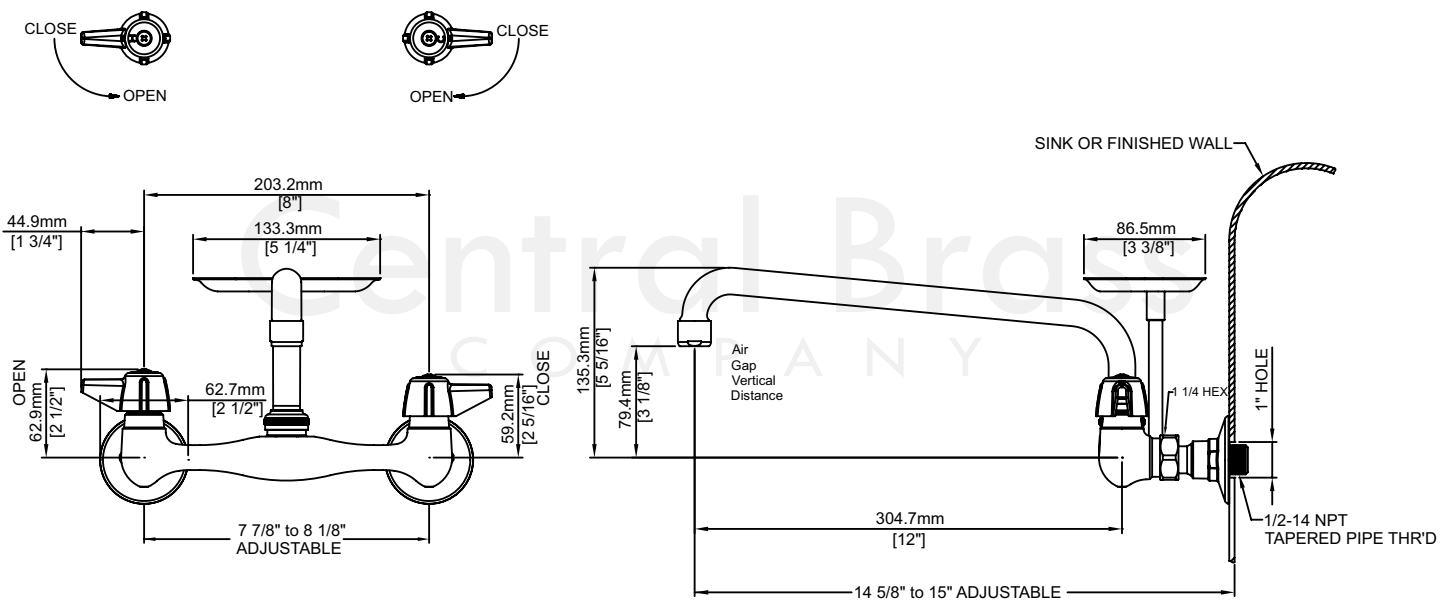

Model# 0048-TA3

Two Handle Wallmount Kitchen Faucet

0048-TA3/REV. 11 2016

Product Specifications subject to change without notice