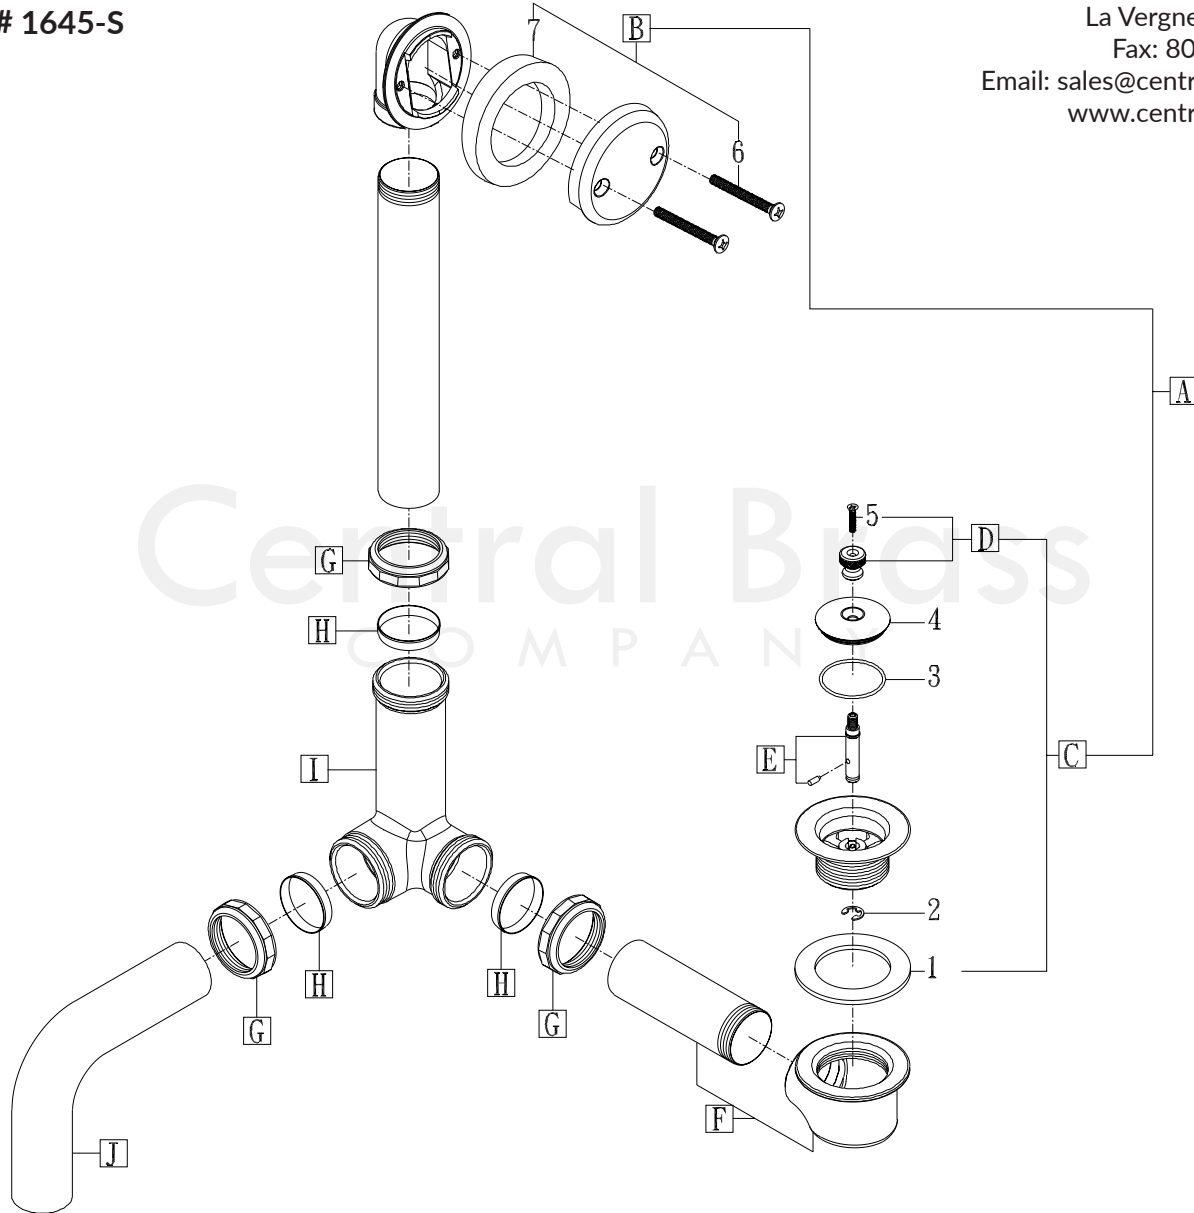

Model# 1645-S

La Vergne, TN 37086
 Fax: 800.338.9414
 Email: sales@centralbrass.com
 www.centralbrass.com

ITEM#	DESCRIPTION	ITEM#	DESCRIPTION
A	CS-66001 Trim Kit for 1645 Bath Drain Series	1	X991 Rubber Washer-4/pk
B	G-83-ACZ Faceplate For Bath Drains	2	X166-Q Snap Ring for Centralift Bath Drain-6/pk
C	G-3036-A Centralift Strainer Group	3	X1038-W O-Ring Buna N-10/pk
D	G-94-F Knob & Screw for Lift & Turn Bath Drains	4	PF-3359-A Brass Drain Plug For Bath Drains
E	SU-756-CB Post with Pin for Bath Drain	5	X103-PLCP Flat Head Knob Screw Phillips-6/pk
F	SU-3026-B Drain Shoe & Tube	6	X127-AP21/4 Face Plate Screw Bath Drain Phillips-6/pk
G	X3008-BP Zinc Die Cast Coupling Nut-4/pk	7	990-L Sponge Washer
H	X149-RP Slip Joint Washer-25/pk		
I	3370 Brass Side Outlet Tee		
J	731-K Tailpiece Bent 90 degrees		

1645 Series/REV. 09 2016