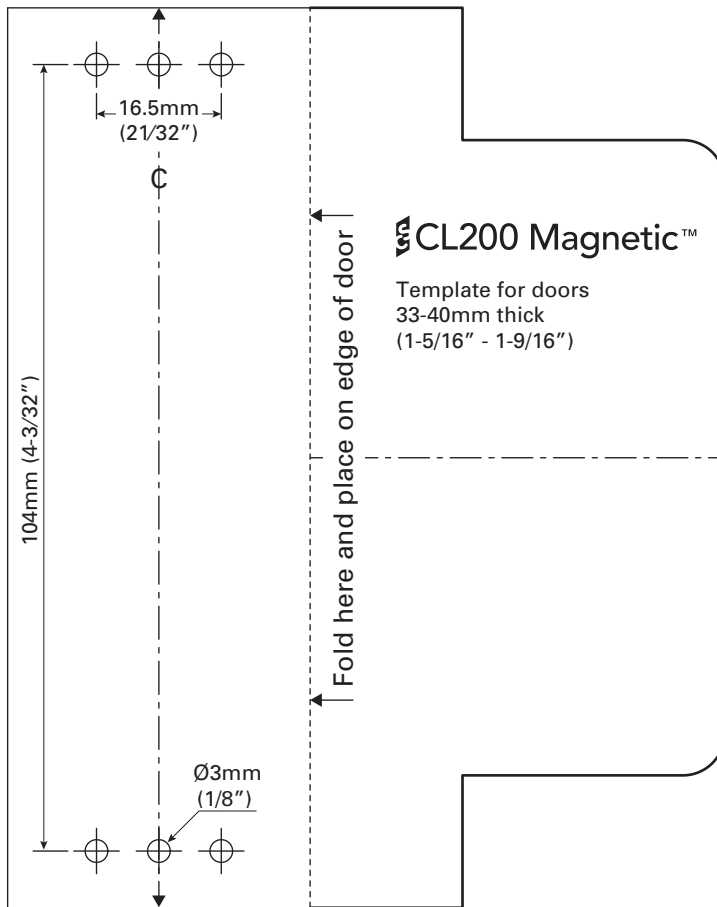

CL200 Magnetic Cut Out Template
for doors 33-40mm thick (1-5/16" - 1-9/16")
Print at 100% Size

CL200 Magnetic Cut Out Template
for doors 40-46mm thick (1-9/16" - 1-13/16")
Print at 100% Size