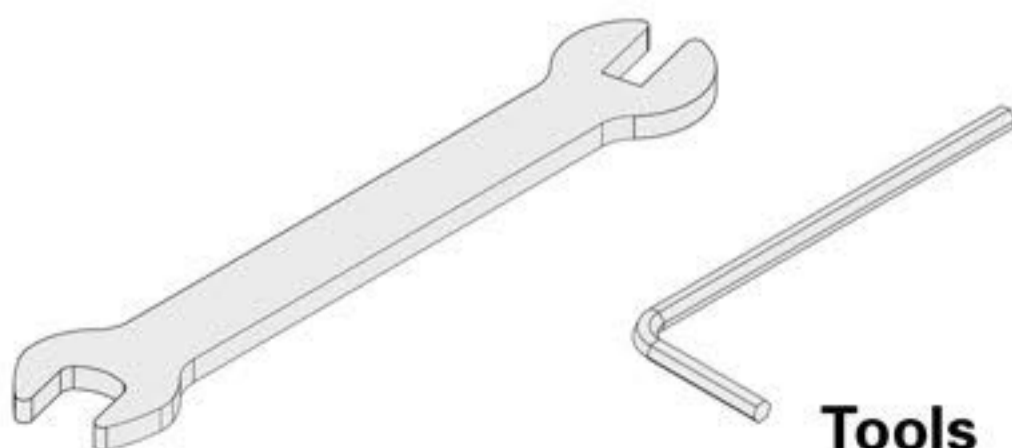

CL400 Magnetic Privacy Components

(Snib/Emergency Option Shown)

Striker

Tools

Door cutout