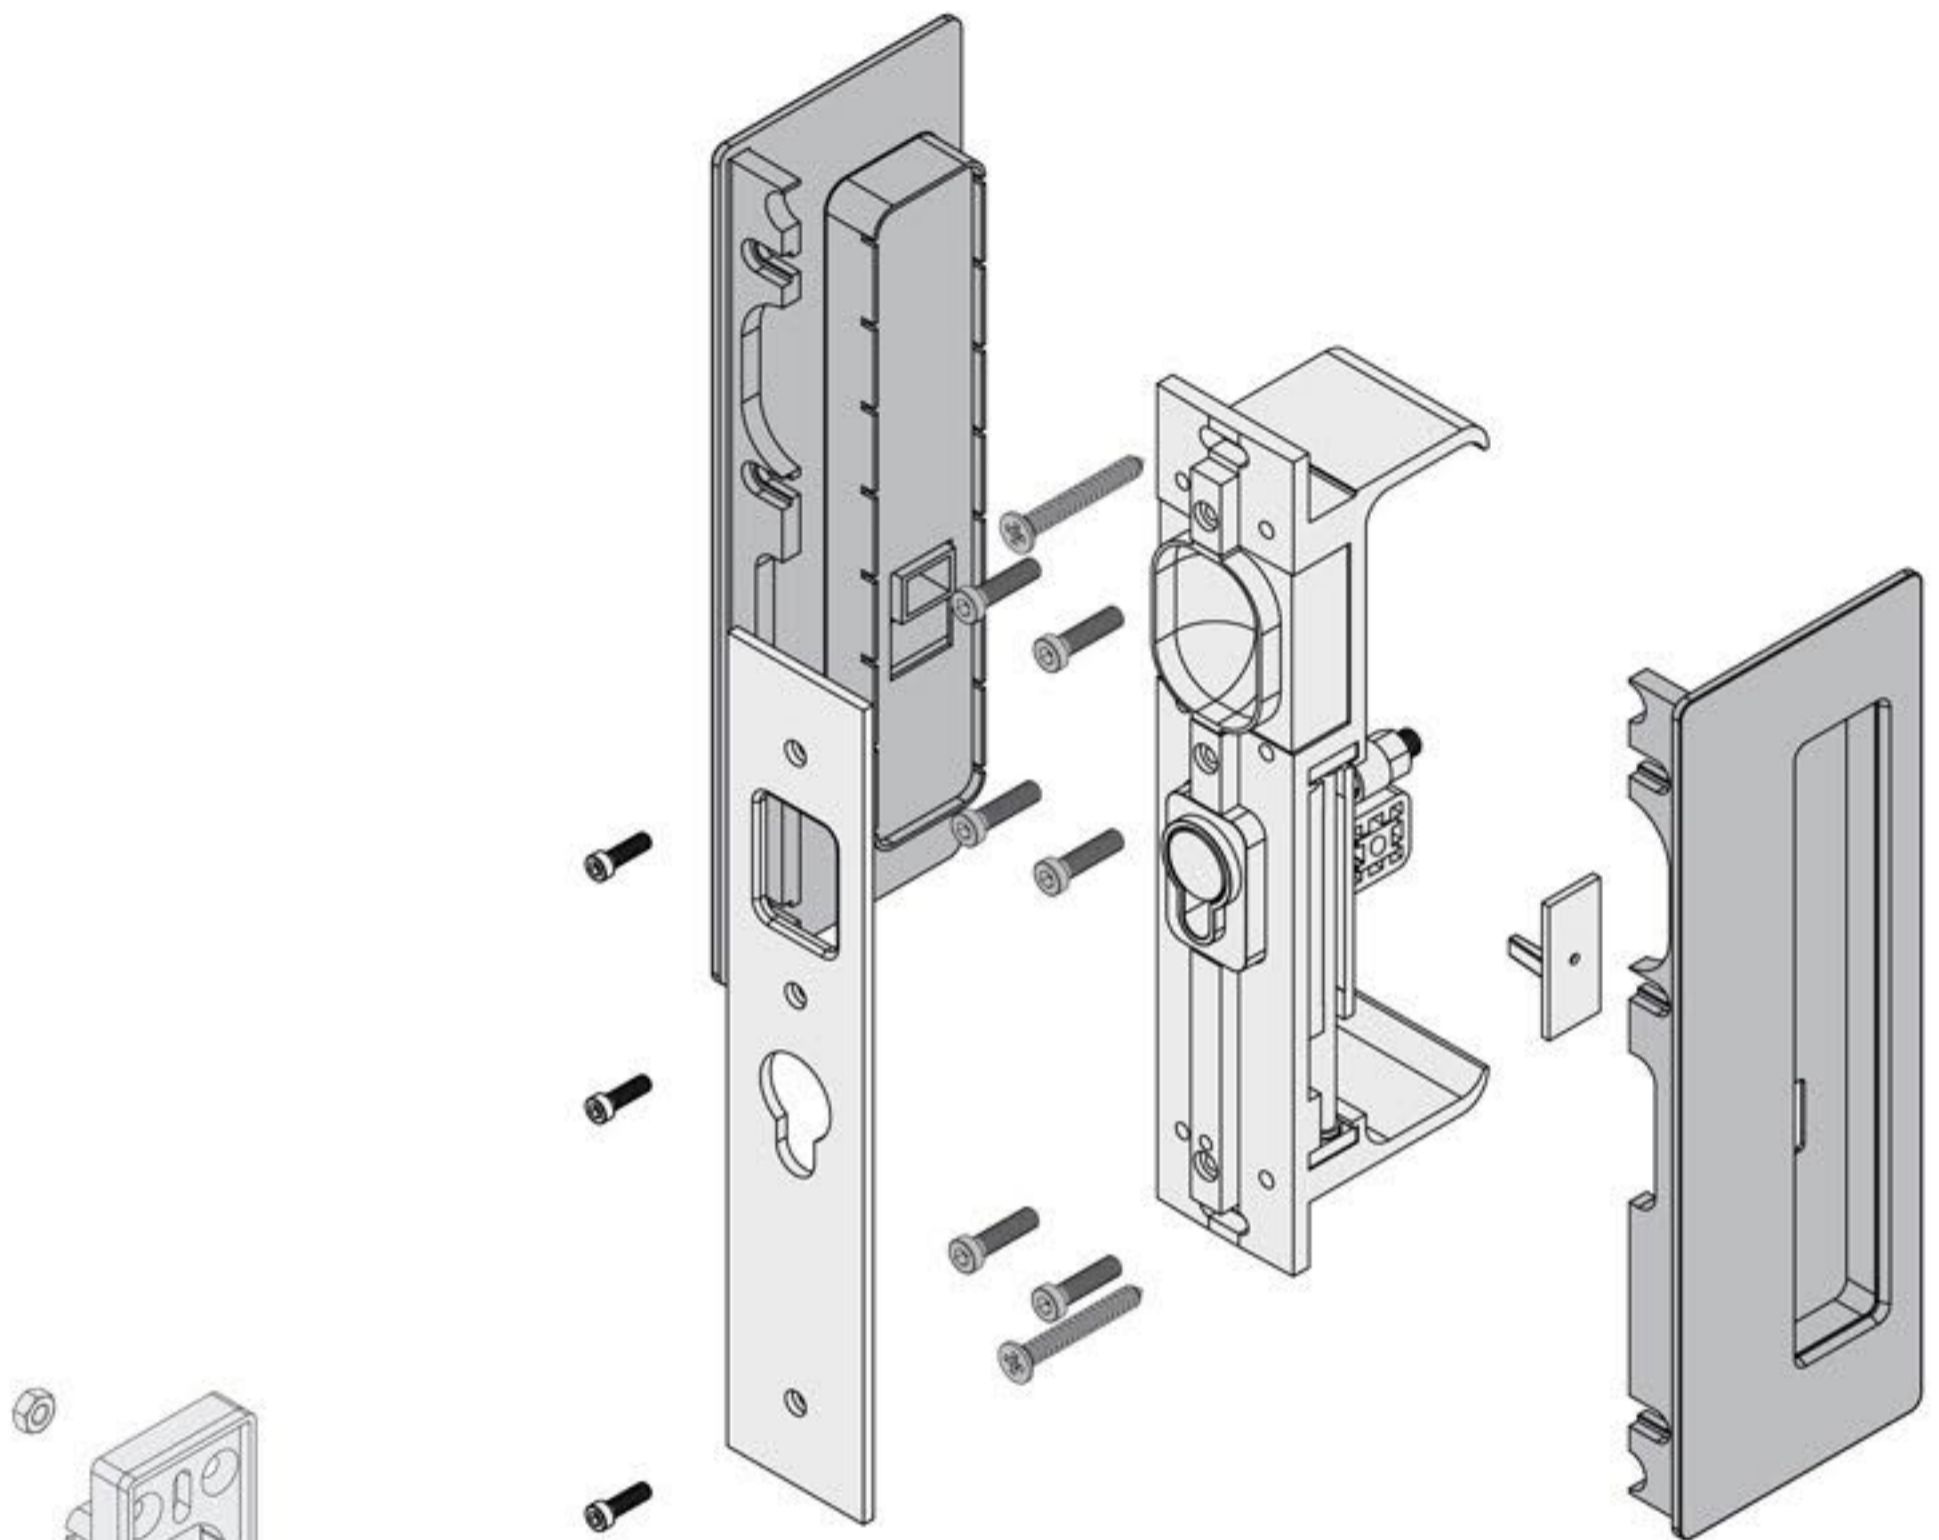

CL400 Magnetic Privacy Components

(Snib/Emergency Option Shown)

Striker

Tools

Door cutout