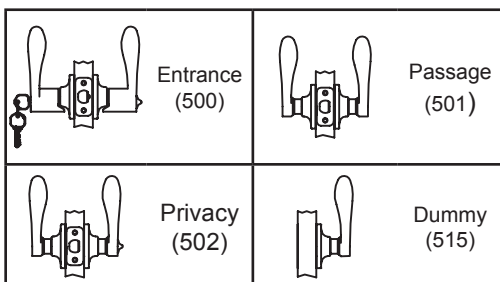

BENNETT®
GRADE 2 RESIDENTIAL

CALLAN

DIMENSIONS

STANDARD SPECIFICATIONS

Door Prep	Cross bore: 2-1/8" Edge bore: 1" Latch face: 1" x 2-1/4"
Backset	Fits 2-3/8" and 2-3/4"
Door Thickness	1-3/8" ~ 1-3/4" door standard
Cylinder	SC1 5-pin standard; KW1 5-pin optional Entries packed KA5
Latches	Entrance: 2-3/8" & 2-3/4" adjustable (C9073 R/S) Passage/Privacy: 2-3/8" & 2-3/4" adj. (C9074) Faceplate: 1" x 2-1/4" Rd. & Sq. corner Bolt: 1/2" throw
Strikes	1-3/4" x 2-1/4" full lip Rd. & Sq. corner (9103 & 9102). Includes Reinforcement Plate.
Wood Screws	Combination screws that suit both wood or metal door mounting. Includes 1-1/2" Security Screws.
Door Handing	Reversible lever. Handing required for Dummy function only.
Grade 2 Features	• Protective collar • Interlocking installation guides • Reinforced spring assembly

PRICING

Model	Function	WT/CTN	CTN QTY	US3	US15	US10BE	US5 (Coming Soon)	
500T-BE-G2	Entrance	23 Lbs	10 Pcs	Item No.	G2BE5103	G2BE5101	G2BE5107	G2BE5105
				List Price				
501T-BE-G2	Passage	18 Lbs	10 Pcs	Item No.	G2BE5013	G2BE5011	G2BE5017	G2BE5015
				List Price				
502T-BE-G2	Privacy	19 Lbs	10 Pcs	Item No.	G2BE5023	G2BE5021	G2BE5027	G2BE5025
				List Price				
515-BE	Dummy	15 Lbs	20 Pcs	Item No.	BE5053	BE5051	BE5057	BE5055
				List Price				

FUNCTIONS

HANDING GUIDE

THE DELANEY CO.

Copyright © THE DELANEY CO. All rights reserved.