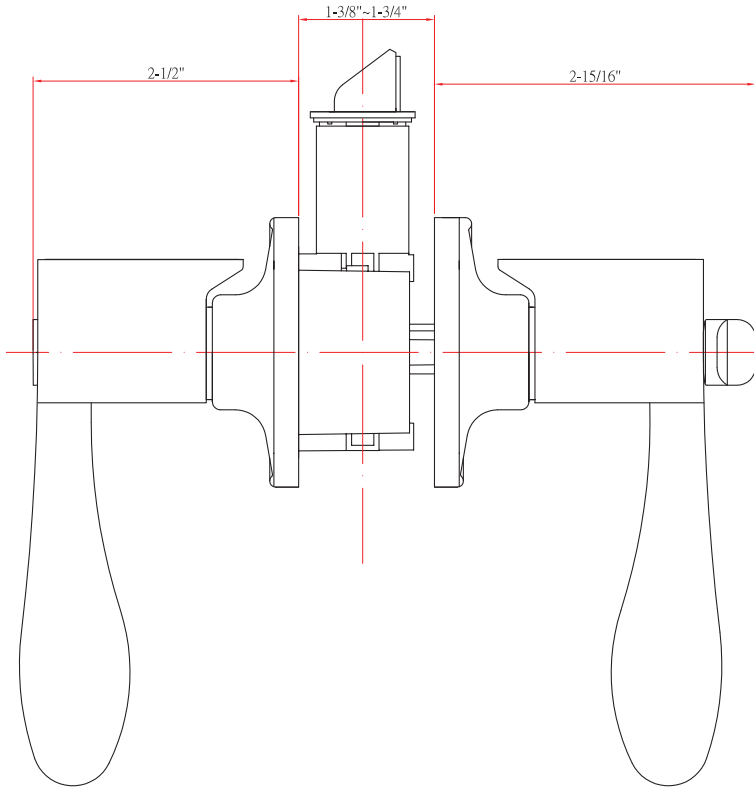

**BENNETT®**  
GRADE 2 RESIDENTIAL

**CALLAN**

**DIMENSIONS**

**STANDARD SPECIFICATIONS**

<b>Door Prep</b>	Cross bore: 2-1/8" Edge bore: 1" Latch face: 1" x 2-1/4"
<b>Backset</b>	Fits 2-3/8" and 2-3/4"
<b>Door Thickness</b>	1-3/8" ~ 1-3/4" door standard
<b>Cylinder</b>	SC1 5-pin standard; KW1 5-pin optional Entries packed KA5
<b>Latches</b>	Entrance: 2-3/8" & 2-3/4" adjustable (C9073 R/S) Passage/Privacy: 2-3/8" & 2-3/4" adj. (C9074) Faceplate: 1" x 2-1/4" Rd. & Sq. corner Bolt: 1/2" throw
<b>Strikes</b>	1-3/4" x 2-1/4" full lip Rd. & Sq. corner (9103 & 9102). Includes Reinforcement Plate.
<b>Wood Screws</b>	Combination screws that suit both wood or metal door mounting. Includes 1-1/2" Security Screws.
<b>Door Handing</b>	Reversible lever. Handing required for Dummy function only.
<b>Grade 2 Features</b>	<ul style="list-style-type: none"> <li>• Protective collar</li> <li>• Interlocking installation guides</li> <li>• Reinforced spring assembly</li> </ul>

**PRICING**

Model	Function	WT/CTN	CTN QTY	US3	US15	US10BE	US5 (Coming Soon)	
500T-BE-G2	Entrance	23 Lbs	10 Pcs	Item No.	G2BE5103	G2BE5101	G2BE5107	G2BE5105
				List Price				
501T-BE-G2	Passage	18 Lbs	10 Pcs	Item No.	G2BE5013	G2BE5011	G2BE5017	G2BE5015
				List Price				
502T-BE-G2	Privacy	19 Lbs	10 Pcs	Item No.	G2BE5023	G2BE5021	G2BE5027	G2BE5025
				List Price				
515-BE	Dummy	15 Lbs	20 Pcs	Item No.	BE5053	BE5051	BE5057	BE5055
				List Price				