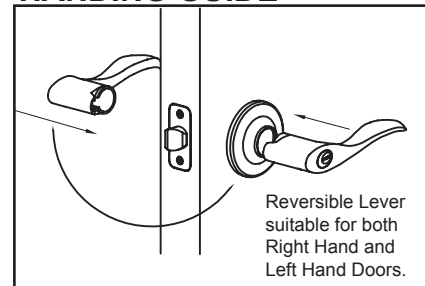

HANDING GUIDE

THE DELANEY CO.

Copyright © THE DELANEY CO. All rights reserved.