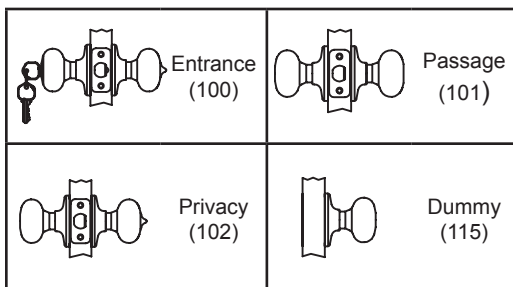

FUNCTIONS

THE DELANEY CO.

Copyright © THE DELANEY CO. All rights reserved.