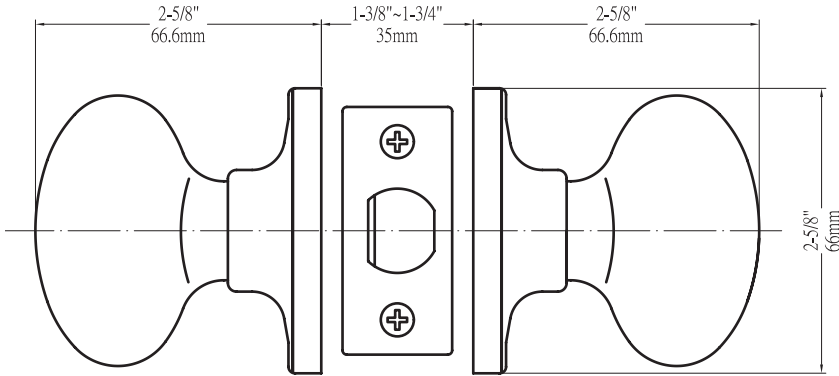

CAMDEN

Old World Quality New Age Design

DIMENSIONS

STANDARD SPECIFICATIONS

| | | | |
|-----------------------|--|---------------------|--|
| Door Prep | Cross bore: 2-1/8" Edge bore: 1" Latch face: 1" x 2-1/4" | Latches | Entrance: 2-3/8" & 2-3/4" adjustable (9073) Passage/Privacy: 2-3/8" & 2-3/4" adjustable (9074) Faceplate: 1" x 2-1/4" round corner Bolt: 1/2" throw |
| Backset | Fits 2-3/8" and 2-3/4" | Strikes | 1-3/4" x 2-1/4" full lip round corner (9103) |
| Door Thickness | 1-3/8" ~ 1-3/4" door standard | Wood Screws | Combination screws that suit both wood or metal door mounting |
| Cylinder | KW1 5-pin standard; SC1 5-pin optional Entries packed KA5 | Door Handing | Not Required |

PRICING

| Model | Function | WT/ LB | CTN QTY | | US3 | US15 | US15A | US10B | US10BE | BLACK | Antique Silver |
|-----------|----------|-----------|------------|------------|--------|--------|--------|--------|--------|--------|-------------------|
| 100T - CA | Entrance | 27 Lbs | 20 Pcs | Item No. | KE1003 | KE1001 | KE1008 | KE1000 | KE1007 | KE1004 | KE1002 |
| | | | | List Price | | | | | | | |
| 101T - CA | Passage | 22 Lbs | 20 Pcs | Item No. | KE1013 | KE1011 | KE1018 | KE1010 | KE1017 | KE1014 | KE1012 |
| | | | | List Price | | | | | | | |
| 102T - CA | Privacy | 22 Lbs | 20 Pcs | Item No. | KE1023 | KE1021 | KE1028 | KE1020 | KE1027 | KE1024 | KE1022 |
| | | | | List Price | | | | | | | |
| 115 - CA | Dummy | 9 Lbs | 20 Pcs | Item No. | KE1053 | KE1051 | KE1058 | KE1050 | KE1057 | KE1054 | KE1052 |
| | | | | List Price | | | | | | | |