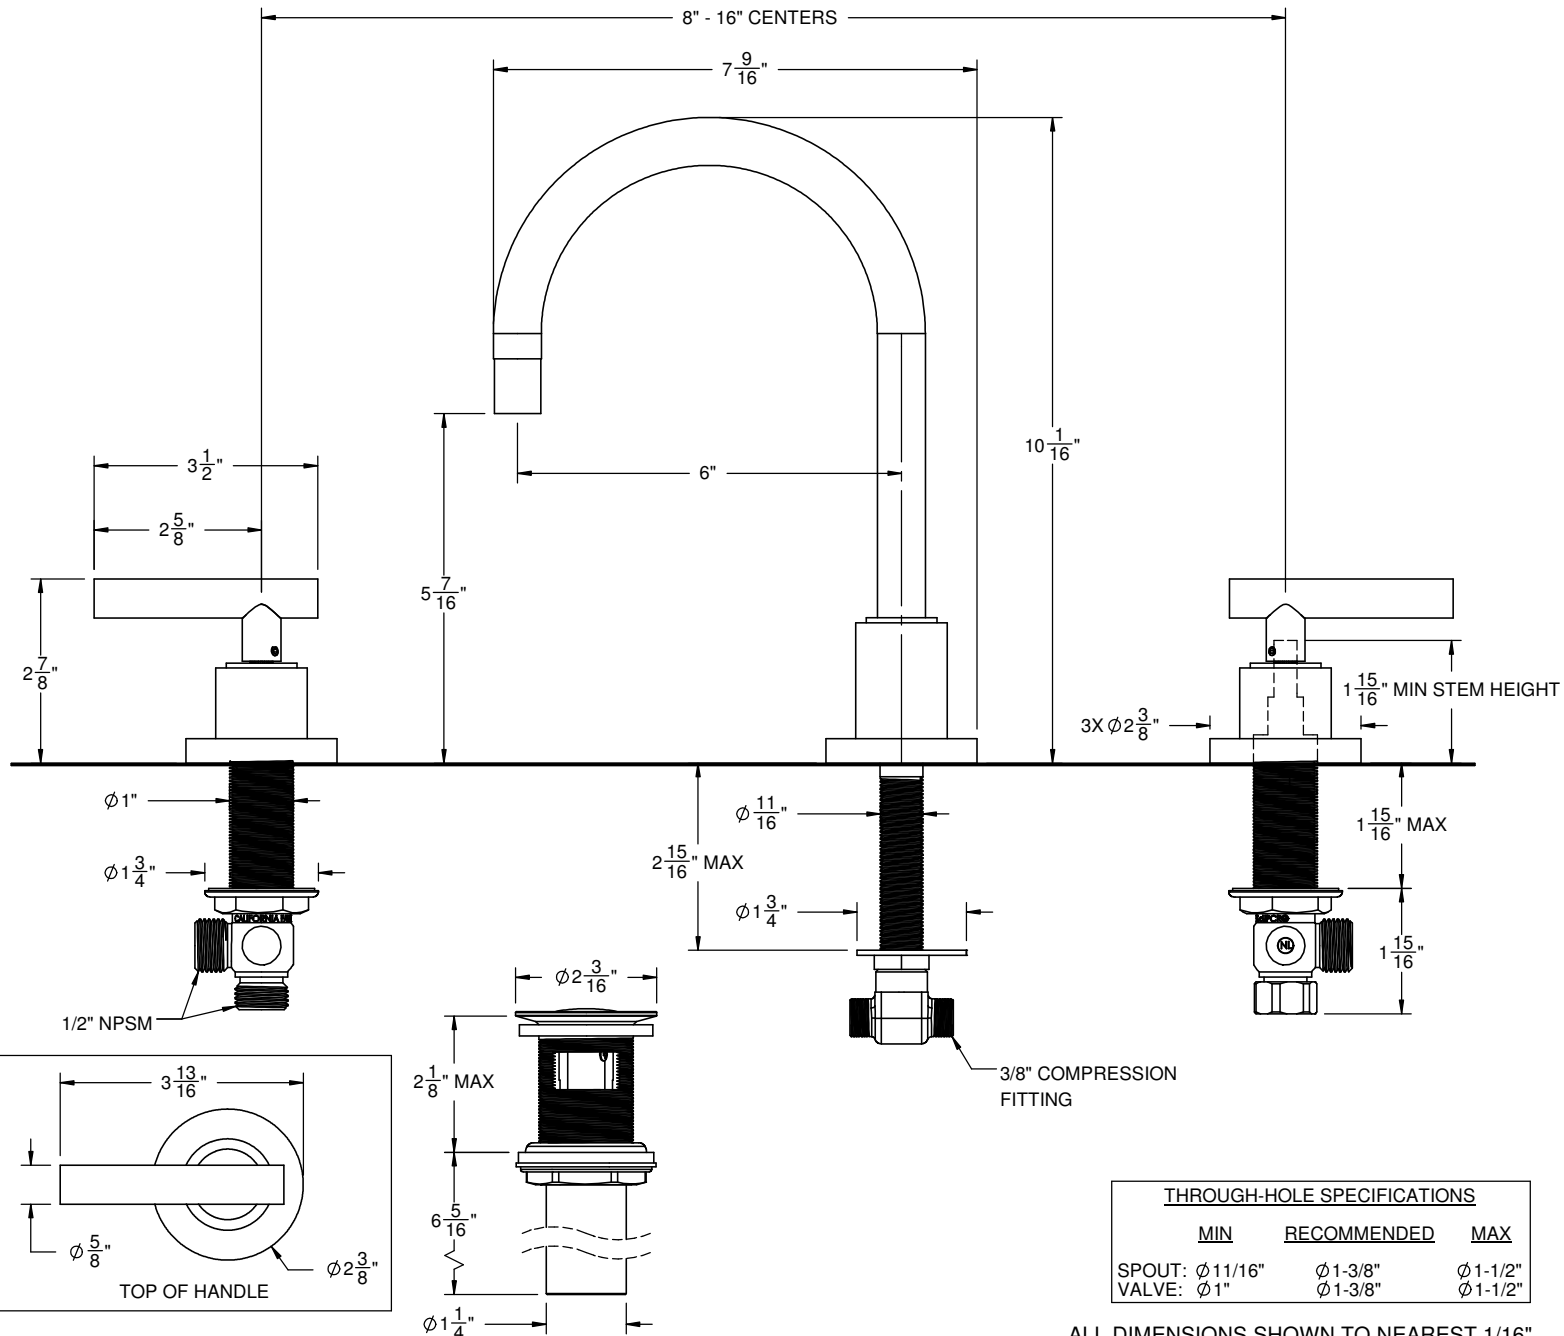

California Faucets®

Montara™

WIDESPREAD LAVATORY FAUCET

CF-6602

Features

- 6" spout center to center
- 1/4 turn ceramic disc cartridge(s)
- Flexible braided hoses for ease of installation
- ϕ 1-1/4" all brass touch style pop up drain assembly
- 1.2 gpm (4.5 L/min) max flow rate
- Solid brass construction
- Over 30 finishes including 15 PVD finishes

Codes/Standards

Product meets or exceeds the following:

- ASME A112.18.1/CSA B125.1
- NSF/ANSI 61 & NSF/ANSI 372
- CEC
- ADA compliant

ALL DIMENSIONS SHOWN TO NEAREST 1/16"