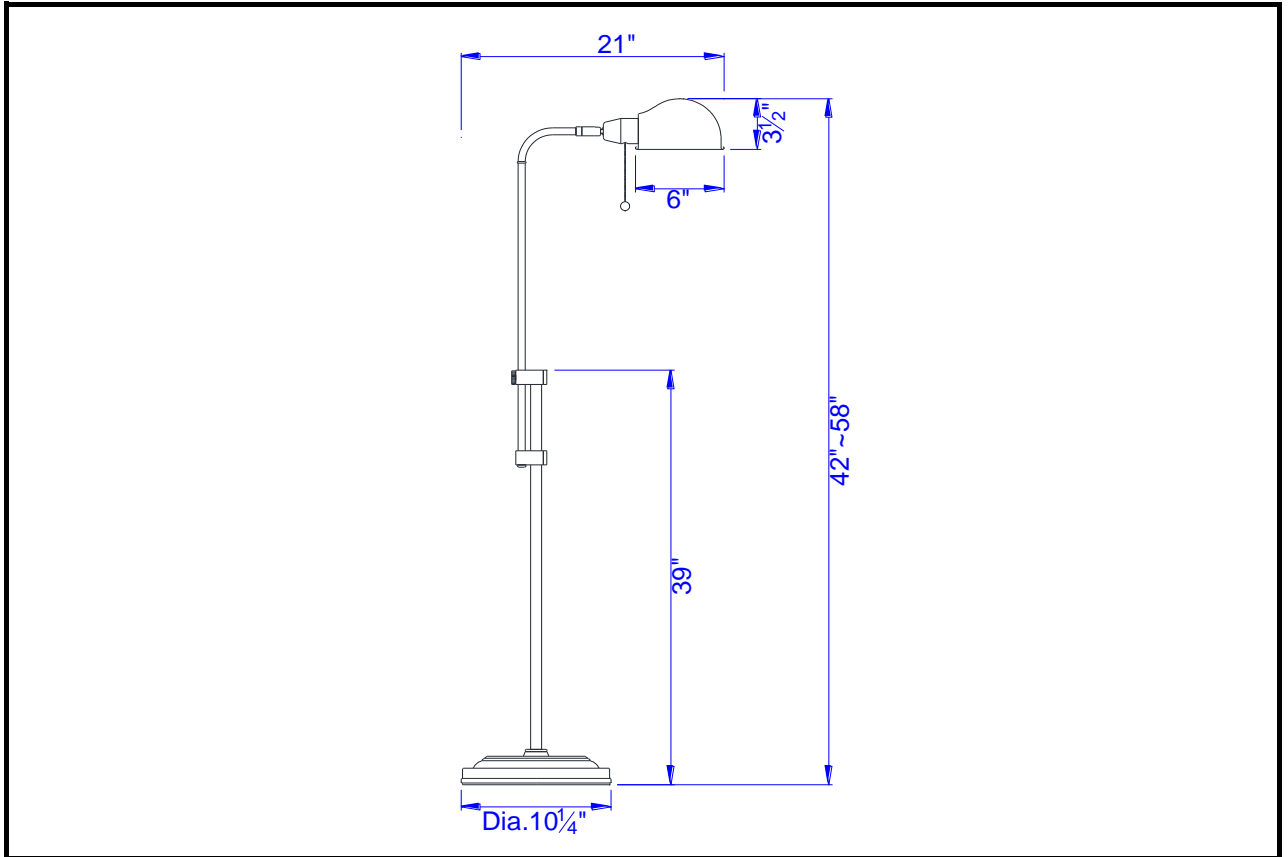

Project: \_\_\_\_\_

Catalog No.:

BO-2441FL-AB

Lamp/Wattage: \_\_\_\_\_

**Model No:** BO-2441FL-AB

**Description:** 60W Croby Pharmacy adjustable floor lamp

**Material:** Metal

**Finish :** Antique Brass

**Height:** 42~58"

**Base Width:** Dia. 10 1/4"

**Reach:** 21"

**Wattage :** 60W

**Socket :** Medium Base (E26)

**Switch:** On/off Pull-chain

**Bulb:** Incandescent, CFL

**Wire Length:** 6'

**Wire Color:** Gold

**Shade No:**

**Material:** Metal

**Shade size:** Dia.6"xH3 1/2"

**Certificate :** c  us