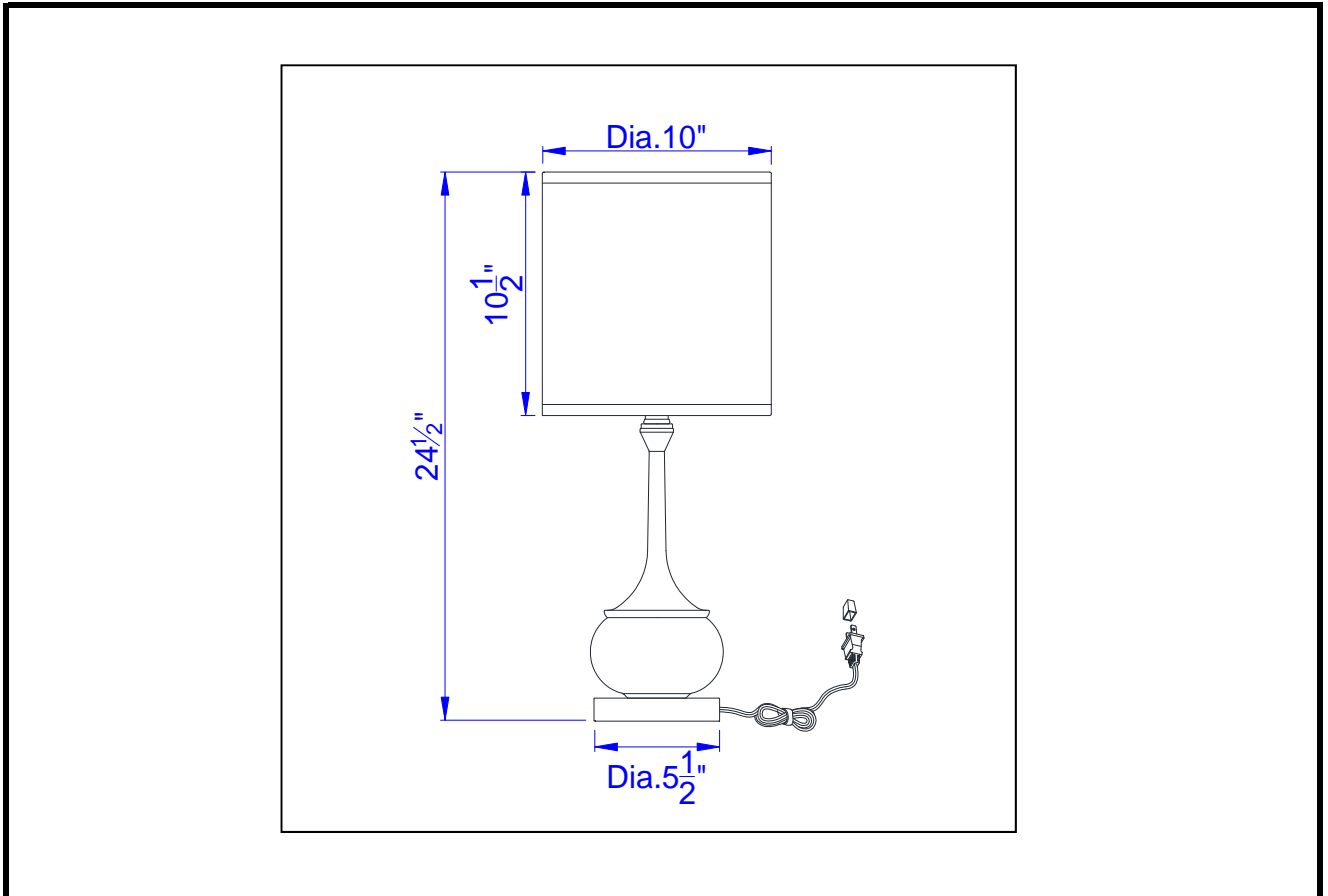

Project: _____

Catalog No.: _____

Lamp/Wattage: _____

Model No: BO-2256TB

Description: Tapron Metal Accent Lamp

Material: Metal

Finish : BS (Brushed Steel), DB (Dark Bronze), RU (Rust)

Height: 24 1/2"

Base Width: Dia.5 1/2"

Wattage : 60W

Socket : Medium Base (E27)

Switch: On/off

Bulb: Incandescent, CFL

Wire Length: 6'

Wire Color: Matching body

Shade No:

Material: Fabric

Shade size: 10"x10"x10 1/2"

Certificate :