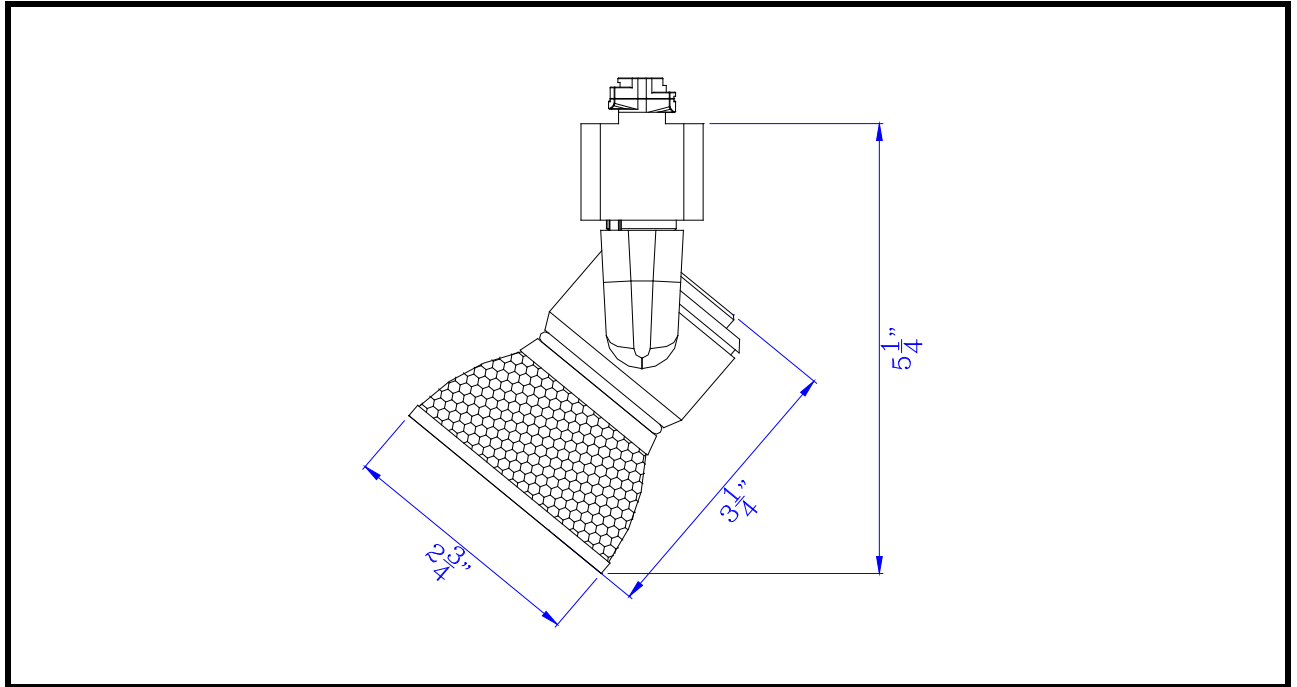

Project: _____

Catalog No.: _____

Lamp/Wattage: _____

Model No. : HT-888BK-MESHBK

Description: 10W dimmable integrated LED track fixture, 700 lumen, 90 CRI

Material: Metal

Finish : Black

Rotation : 355 degree

Capability : +90 degree from horizontal

Voltage : 120V

Wattage : 10W

Dimming: Dimmable, DVCL-153P/SCL-153P/AYCL-153P/CTCL-153P/DVCL-253P/
GT-150/GTJ-250M (ALL ARE LUTRON BRAND)

Color Temp: 3000K

Lumen : 700