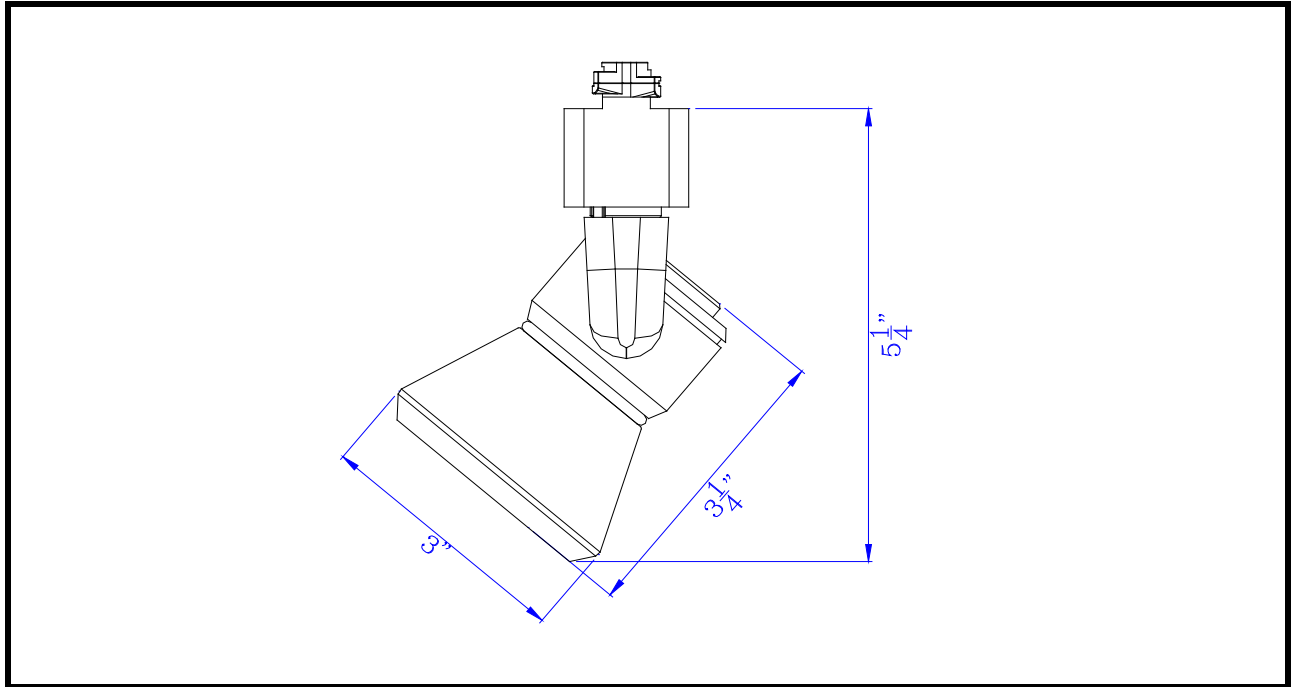

Project: _____

Catalog No.: _____

Lamp/Wattage: _____

Model No. : HT-888BK-CONEBK

Description: 10W dimmable integrated LED track fixture, 700 lumen, 90 CRI

Material: Metal

Finish : Black

Rotation : 355 degree

Capability : +90 degree from horizontal

Voltage : 120V

Wattage : 10W

Dimming: Dimmable, DVCL-153P/SCL-153P/AYCL-153P/CTCL-153P/DVCL-253P/
GT-150/GTJ-250M (ALL ARE LUTRON BRAND)

Color Temp: 3000K

Lumen : 700