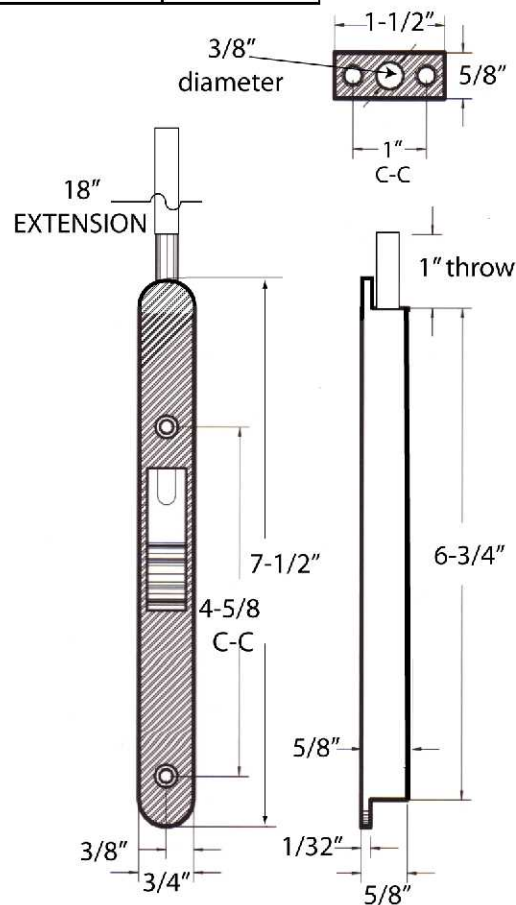

Solid Brass Single Route Extension Flush Bolt

- ⊙ 18" Rod
- ⊙ Size: 7-1/2"
- ⊙ Rounded at both ends
- ⊙ Designed for superior strength and smooth operation
- ⊙ Individually poly-bagged
- ⊙ Packed with strike and 2 sets of screws
- ⊙ Architectural finishes available

ITEM NO.	BOLT HEAD DIA.	ROD LENGTH	THROW
FBGEX12	5/16"	18"	1"

Cal-Royal Products, Inc.

6605 Flotilla St., City of Commerce, CA 90040 U.S.A.

Phone: (323) 888-6601 • (800) 876-9258 • Fax: (323) 888-6699 • (800) 222-3316