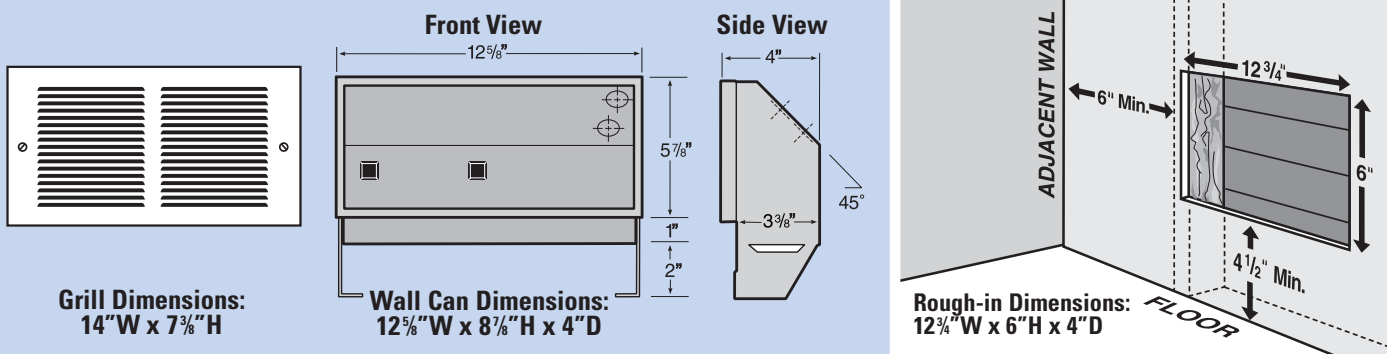

UPC Code			WATTS			AMPS			
Part#	Model#	Description	240V	208V	120V	240V	208V	120V	Wt./Lbs
027418 63313 2	RMC202W	Complete Unit, White	2000	1500		8.33	7.21		9
027418 63314 9	RMC162W	Complete Unit, White	700/900/1600	525/675/1200		2.92/3.75/6.67	2.52/3.25/5.77		9
027418 63315 6	RMC151W	Complete Unit, White			500/1000/1500			4.17/8.33/12.50	9
027418 63316 3	RMC208W	Complete Unit, White		2000			9.62		9
NEW! 027418 00322 1	RM222	Heater Assembly Only	2250	1687		9.37	8.11		4.5
027418 00306 5	RM202	Heater Assembly Only	2000	1500		8.33	7.21		4.5
027418 00307 2	RM162	Heater Assembly Only	700/900/1600	525/675/1200		2.92/3.75/6.67	2.52/3.25/5.77		4.5
027418 00308 9	RM151	Heater Assembly Only			500/1000/1500			4.17/8.33/12.50	4.5
027418 00309 6	RM208	Heater Assembly Only		2000			9.62		4.5
027418 00310 2	RM108	Heater Assembly Only		1000			4.81		4.5

UPC Code					
Part#	Model#	Description	Wt./Lbs		
027418 00275 4	RMGW	RM Grill w/ Parts, White	1.5		
027418 00276 1	RMGA	RM Grill w/ Parts, Almond	1.5		
027418 63113 8	RMGW5	RM Grill Five Pack w/ Parts, White	7.5		
027418 63114 5	RMGA5	RM Grill Five Pack w/ Parts, Almond	7.5		
027418 63115 2	RMC	RM Wall Can Single Pack	3.25		
027418 63116 9	RMC5	RM Wall Can Five Pack	14.25		
027418 63123 7	RMT2W	Double Pole Field Mount Thermostat, White	.44		
027418 63124 4	RMT2A	Double Pole Field Mount Thermostat, Almond	.44		
027418 63118 3	RMS4W	Register Surface Mount Adapter, White	5.75		

ACCESSORIES