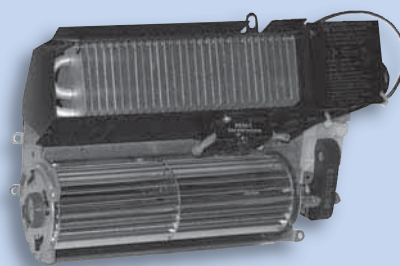

Complete Unit Carton

DIMENSIONS | 14.375"W x 9.375"H x 5.75"D

PALLET QTY. | 96

CUBE | .45

HEATER ASSEMBLY