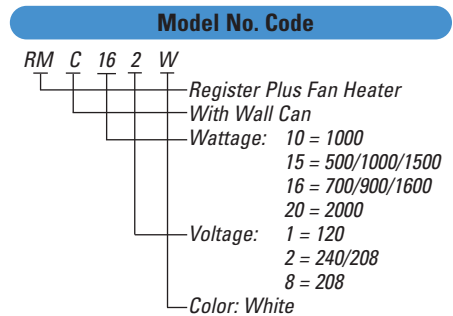

UPC Code			WATTS			AMPS			
Part#	Model#	Description	240V	208V	120V	240V	208V	120V	Wt./Lbs
027418 63313 2	RMC202W	Complete Unit, White	2000	1500		8.33	7.21		9
027418 63314 9	RMC162W	Complete Unit, White	700/900/1600	525/675/1200		2.92/3.75/6.67	2.52/3.25/5.77		9
027418 63315 6	RMC151W	Complete Unit, White			500/1000/1500			4.17/8.33/12.50	9
027418 63316 3	RMC208W	Complete Unit, White		2000			9.62		9
NEW! 027418 00322 1	RM222	Heater Assembly Only	2250	1687		9.37	8.11		4.5
027418 00306 5	RM202	Heater Assembly Only	2000	1500		8.33	7.21		4.5
027418 00307 2	RM162	Heater Assembly Only	700/900/1600	525/675/1200		2.92/3.75/6.67	2.52/3.25/5.77		4.5
027418 00308 9	RM151	Heater Assembly Only			500/1000/1500			4.17/8.33/12.50	4.5
027418 00309 6	RM208	Heater Assembly Only		2000			9.62		4.5
027418 00310 2	RM108	Heater Assembly Only		1000			4.81		4.5

UPC Code					
Part#	Model#	Description	Wt./Lbs		
027418 00275 4	RMGW	RM Grill w/ Parts, White	1.5		
027418 00276 1	RMGA	RM Grill w/ Parts, Almond	1.5		
027418 63113 8	RMGW5	RM Grill Five Pack w/ Parts, White	7.5		
027418 63114 5	RMGA5	RM Grill Five Pack w/ Parts, Almond	7.5		
027418 63115 2	RMC	RM Wall Can Single Pack	3.25		
027418 63116 9	RMC5	RM Wall Can Five Pack	14.25		
027418 63123 7	RMT2W	Double Pole Field Mount Thermostat, White	.44		
027418 63124 4	RMT2A	Double Pole Field Mount Thermostat, Almond	.44		
027418 63118 3	RMS4W	Register Surface Mount Adapter, White	5.75		

ACCESSORIES